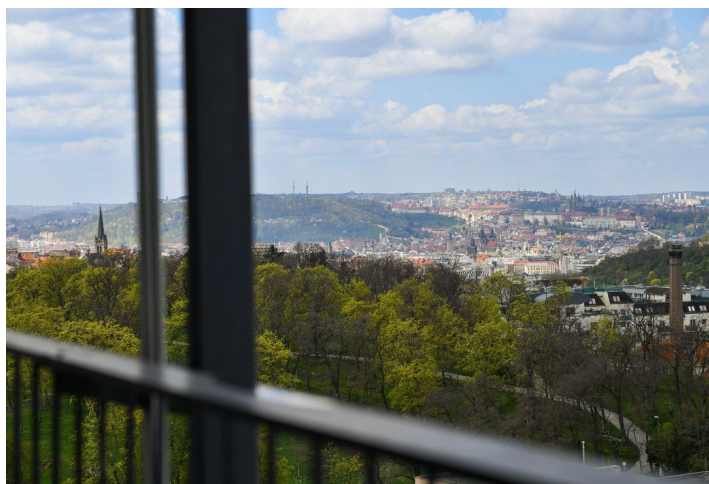

Apartment Three-bedroom (4+kk)

Sold

136 m², Prague 3, Žižkov, Pitterova