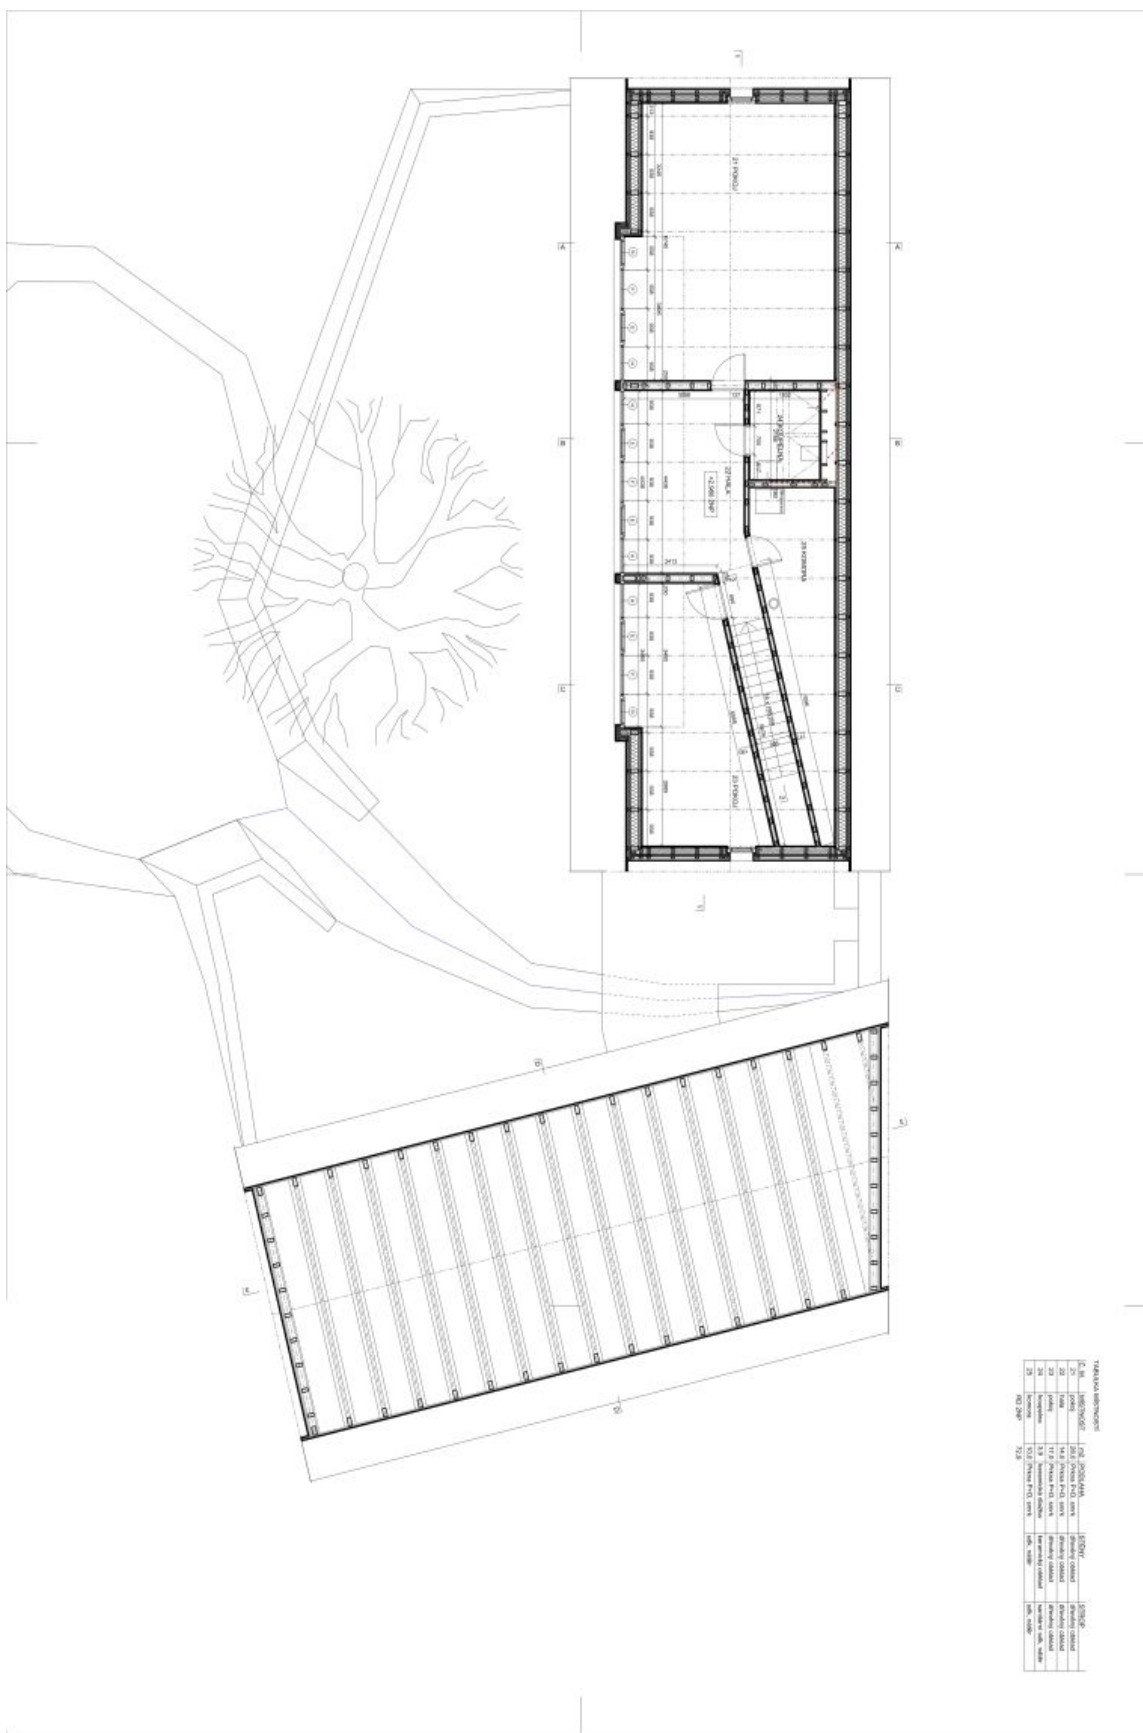

Land

3 423 m², Prachatice, Vlachovo Březí

Sold