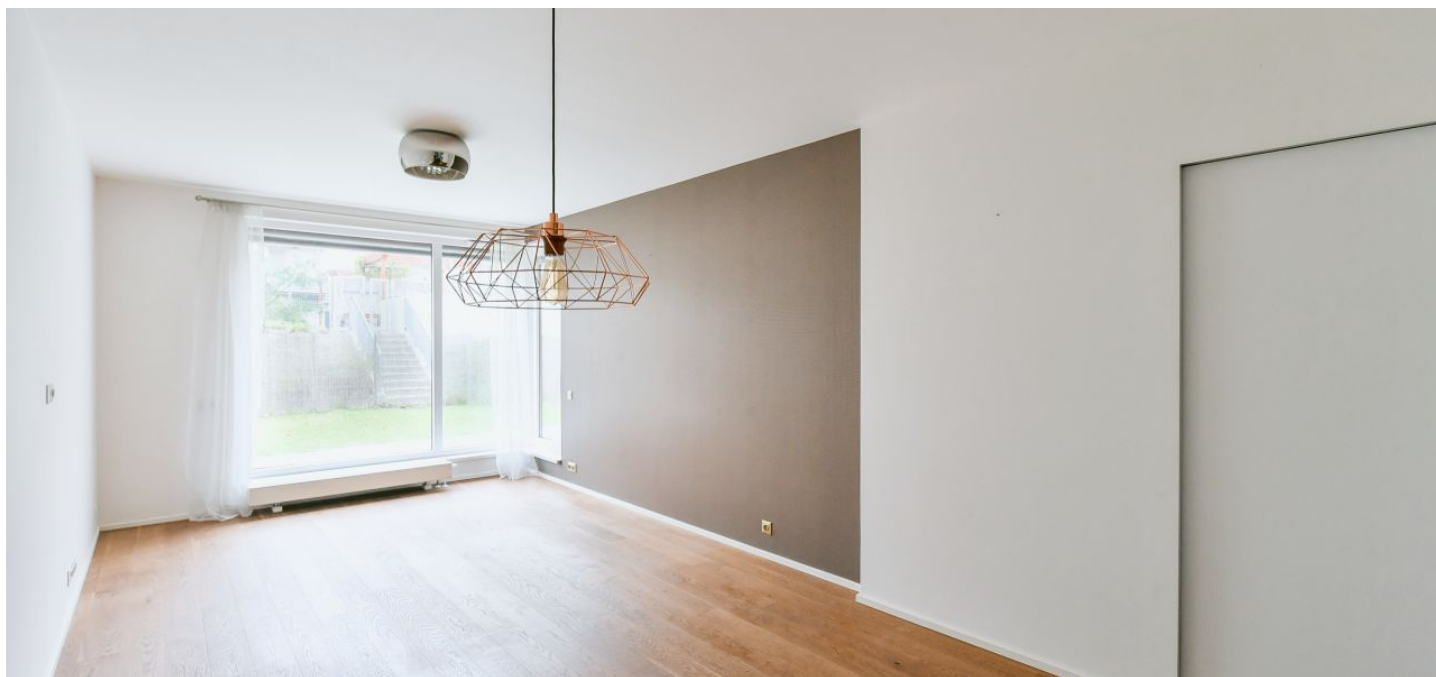

Apartment One-bedroom (2+kk)

Sold

61 m², Prague 3, Žižkov, Olgy Havlové