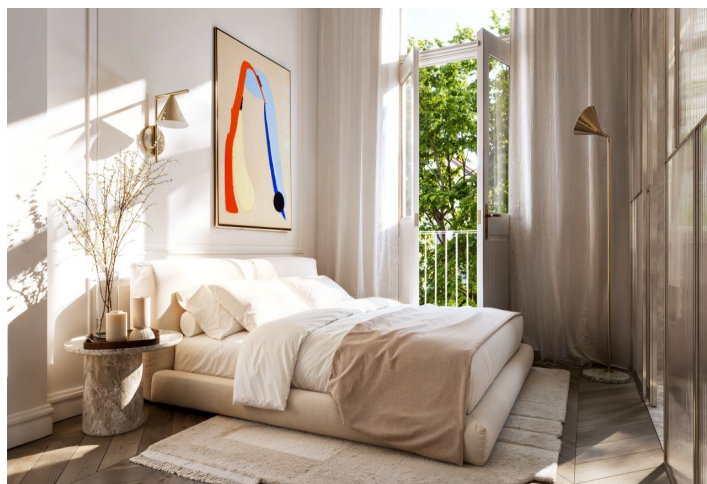

Apartment Two-bedroom (3+kk)

€ 926 274 | CZK 23 268 000

94 m², Prague 2, Vinohrady, Římská