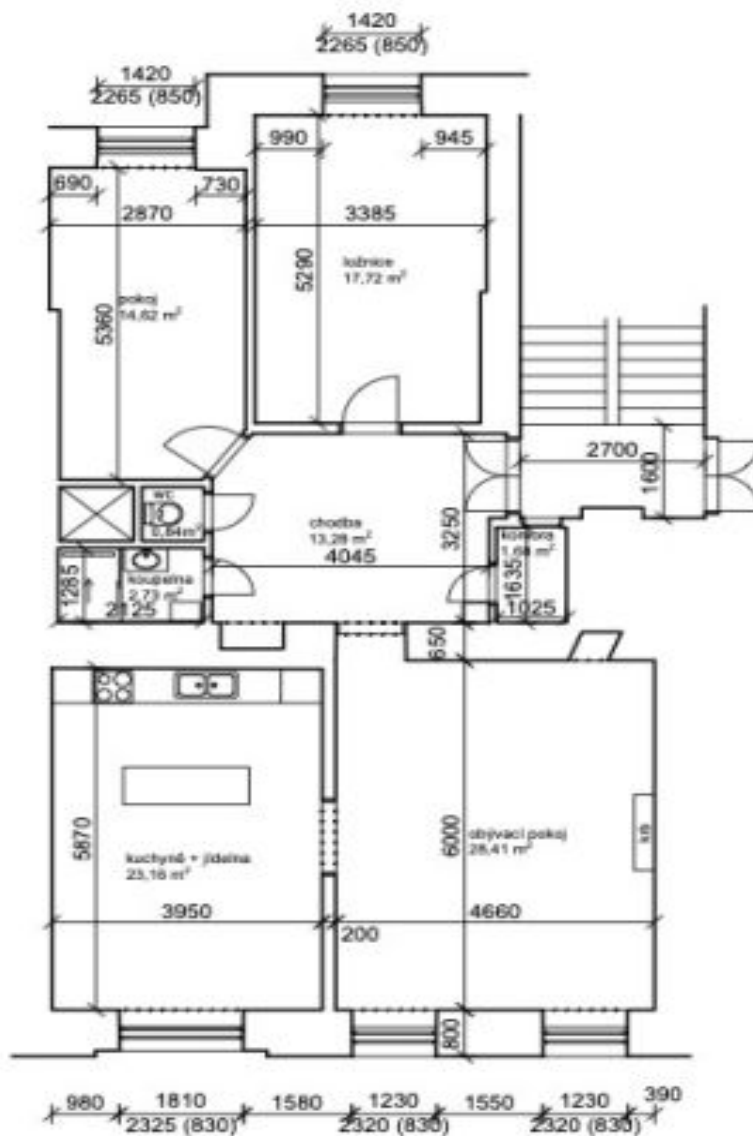

Apartment Two-bedroom (3+1)

Sold

109 m², Prague 2, Vinohrady

Apartment Two-bedroom (3+1)

Sold109 m², Prague 2, Vinohrady

Total area	109 m ²
Parking	-
Cellar	-
PENB	G
Reference number	106112

* Size of the unit according to the Housing Act.
The area consists of the sum total of the internal area of every room.

The floor area of the apartment is divided into a refined living room with a **fireplace** that leads to a kitchen with a dining area, 2 bedrooms, a bathroom, a separate toilet, and a closet. All rooms are accessible from the central entrance hall. The living room faces **south**, while the bedroom faces **north** onto the **courtyard**.

The interior was **completely renovated** (including new wiring) in December 2023. Windows are **wooden casement**; floors in the rooms are **refurbished parquet**; the hall has large-format designer tiles. The kitchen with **marble worktops** is equipped with Gorenje appliances. Heating is provided by a new gas boiler. The building is nicely maintained and has a **modern elevator** that stops at the mezzanine level.

Floor area 108.9 m².

Apartment Two-bedroom (3+1)

Sold

109 m², Prague 2, Vinohrady

Praha 2 - Vinohrady
Plocha celkem: 102,44 m²
Měřítko: 1:100