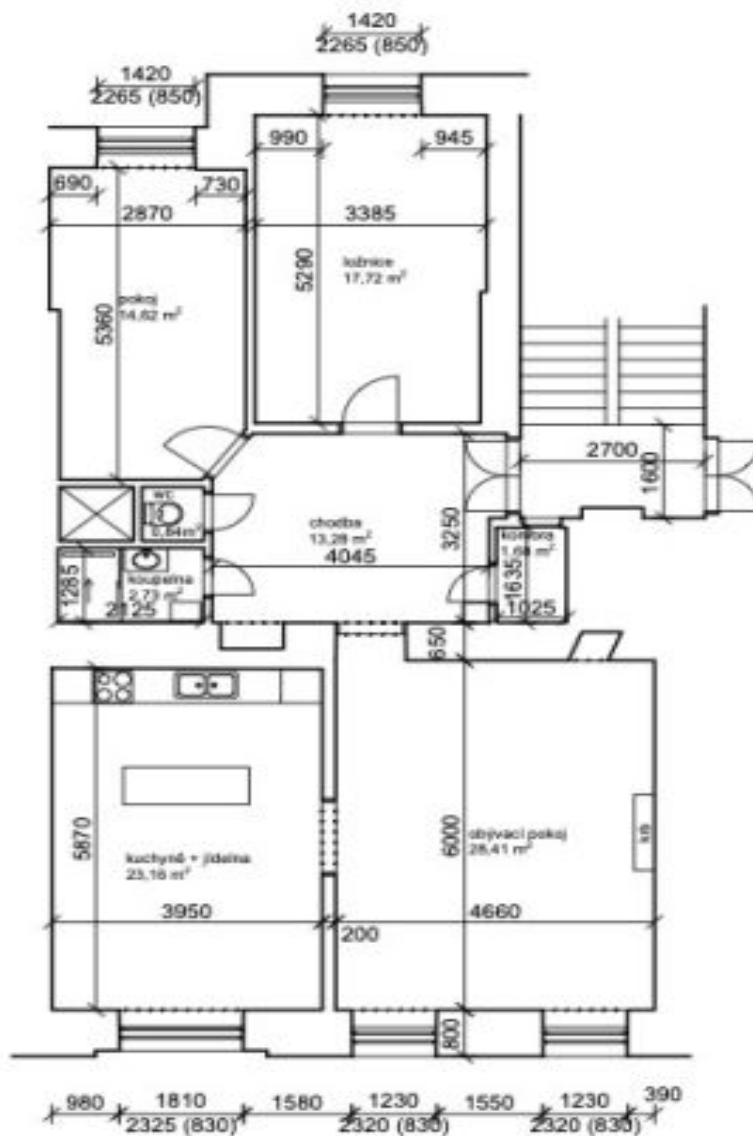

Apartment Two-bedroom (3+1)

109 m², Prague 2, Vinohrady

Sold

Apartment Two-bedroom (3+1)

Sold

109 m², Prague 2, Vinohrady

Total area	109 m ²
Parking	-
Cellar	-
PENB	G
Reference number	106112

* Size of the unit according to the Housing Act.
The area consists of the sum total of the internal area of every room.

The floor area of the apartment is divided into a refined living room with a **fireplace** that leads to a kitchen with a dining area, 2 bedrooms, a bathroom, a separate toilet, and a closet. All rooms are accessible from the central entrance hall. The living room faces **south**, while the bedroom faces **north** onto the **courtyard**.

The interior was **completely renovated** (including new wiring) in December 2023. Windows are **wooden casement**; floors in the rooms are **refurbished parquet**; the hall has large-format designer tiles. The kitchen with **marble worktops** is equipped with Gorenje appliances. Heating is provided by a new gas boiler. The building is nicely maintained and has a **modern elevator** that stops at the mezzanine level.

Floor area 108.9 m².

Apartment Two-bedroom (3+1)

Sold

109 m², Prague 2, Vinohrady

Praha 2 - Vinohrady
Plocha celkem: 102,44 m²
Měřítko: 1:100