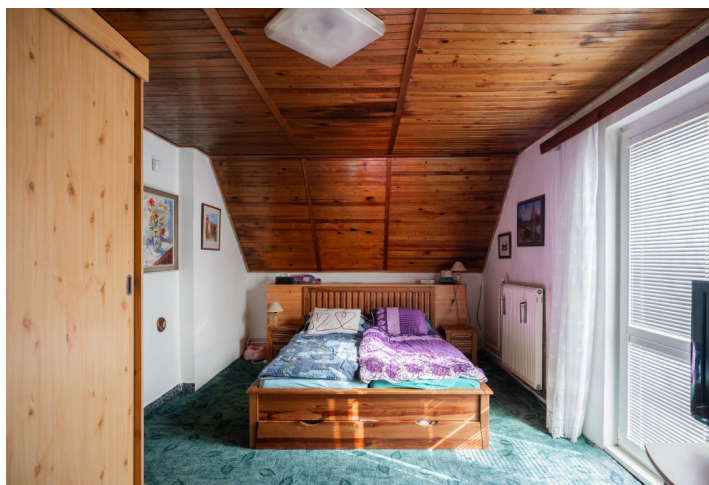

House Five-bedroom (6+kk)

€ 475 715 | CZK 11 900 000

150 m², Příbram, Kamýk nad Vltavou