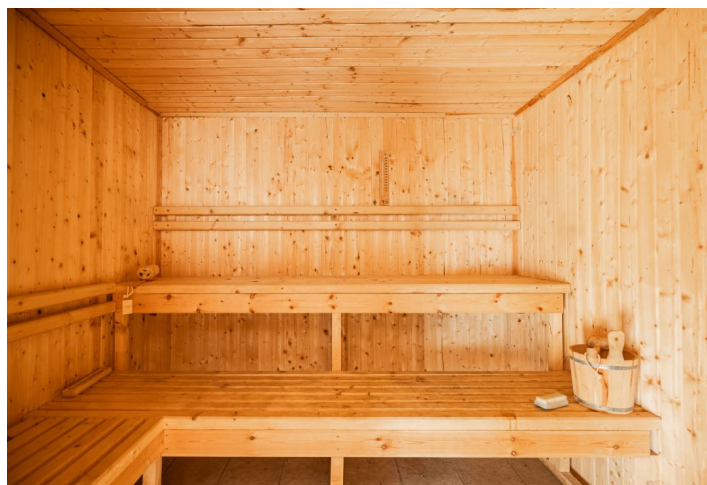

House Five-bedroom (6+kk)

€ 475 715 | CZK 11 900 000

150 m², Příbram, Kamýk nad Vltavou