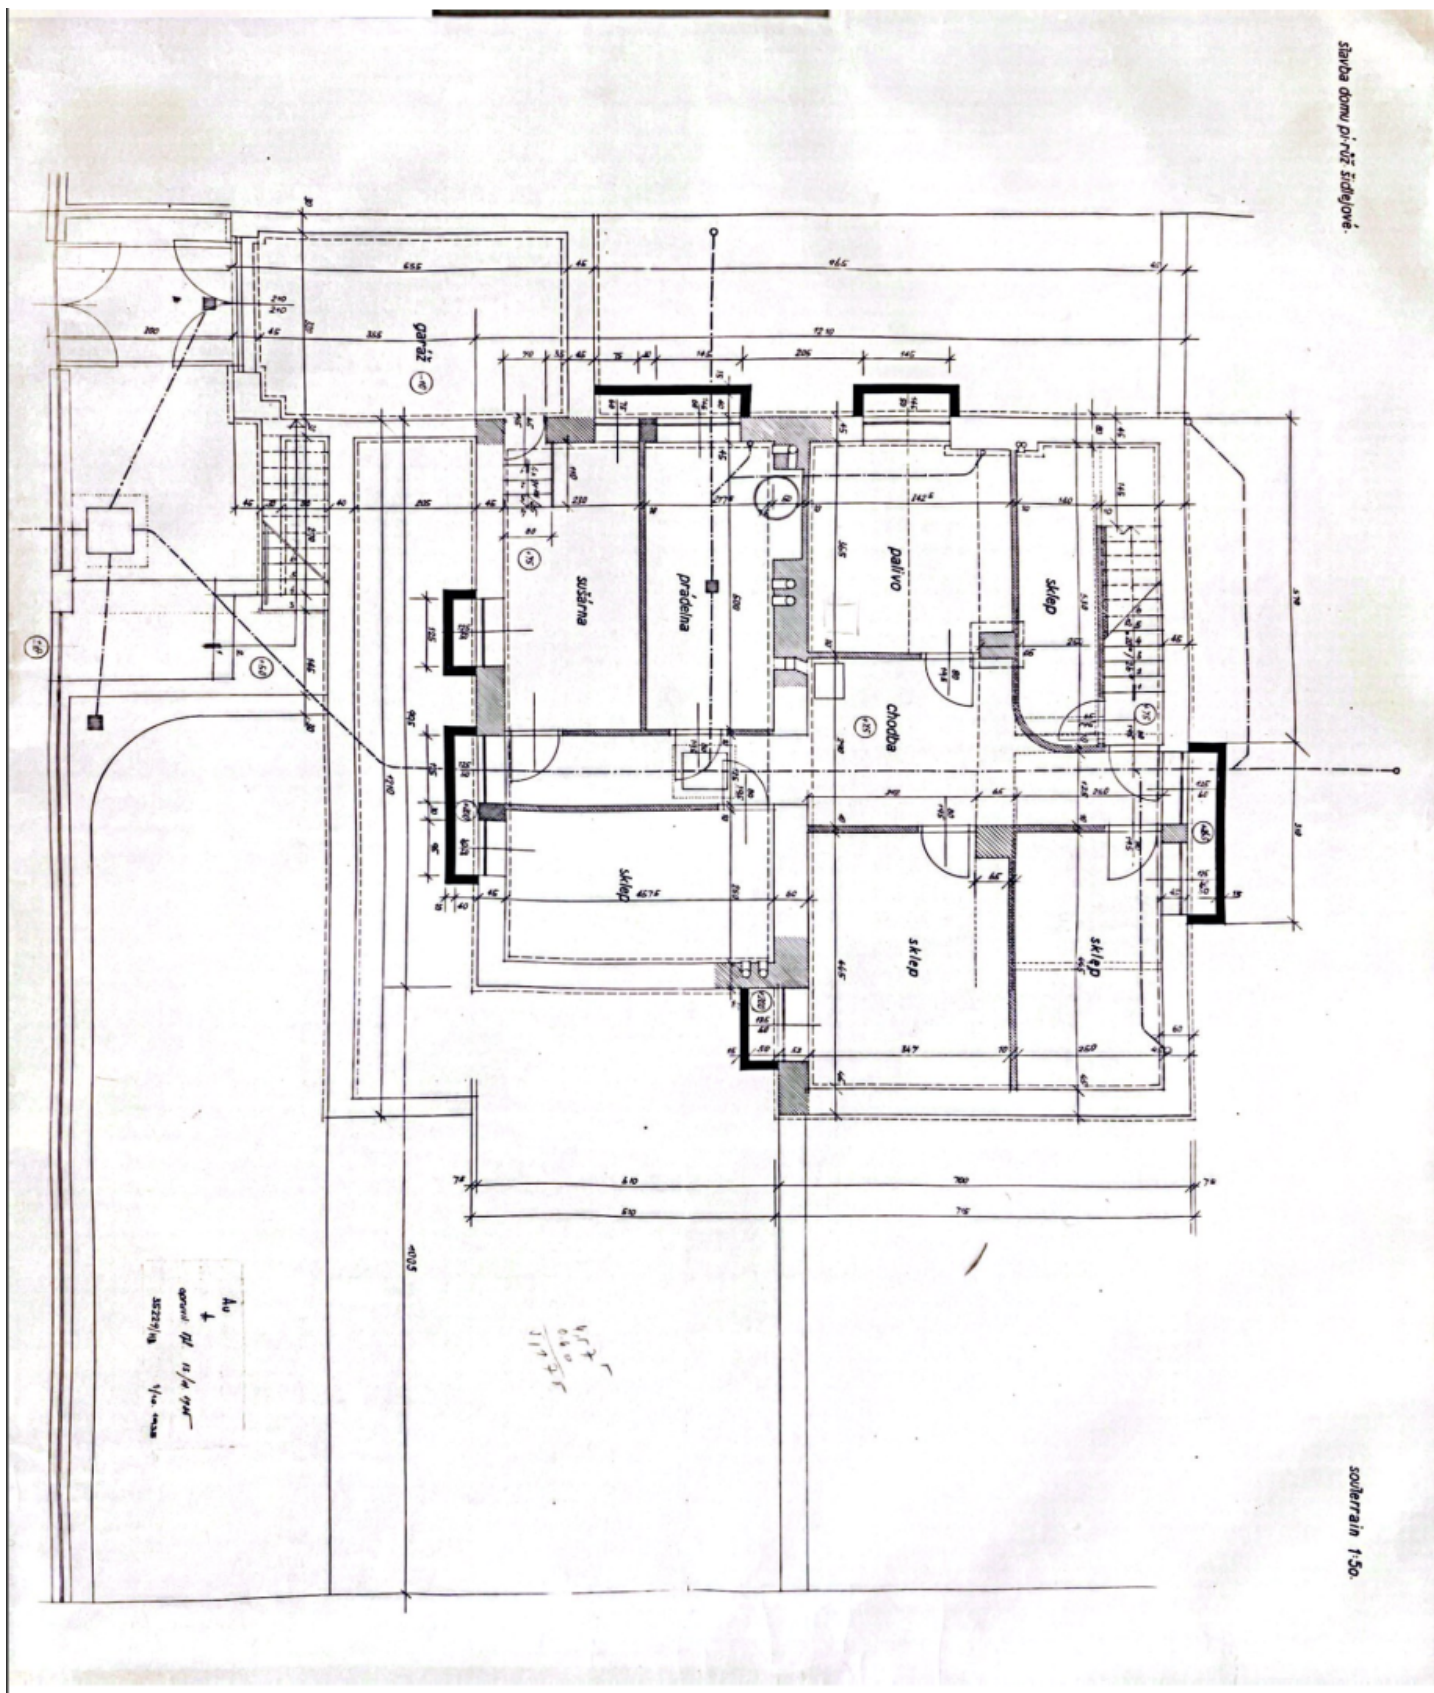

House Nine-bedroom (10+1)

€ 1 801 802 | CZK 45 000 000

473 m², Brno-město, Brno-střed, Rezkova