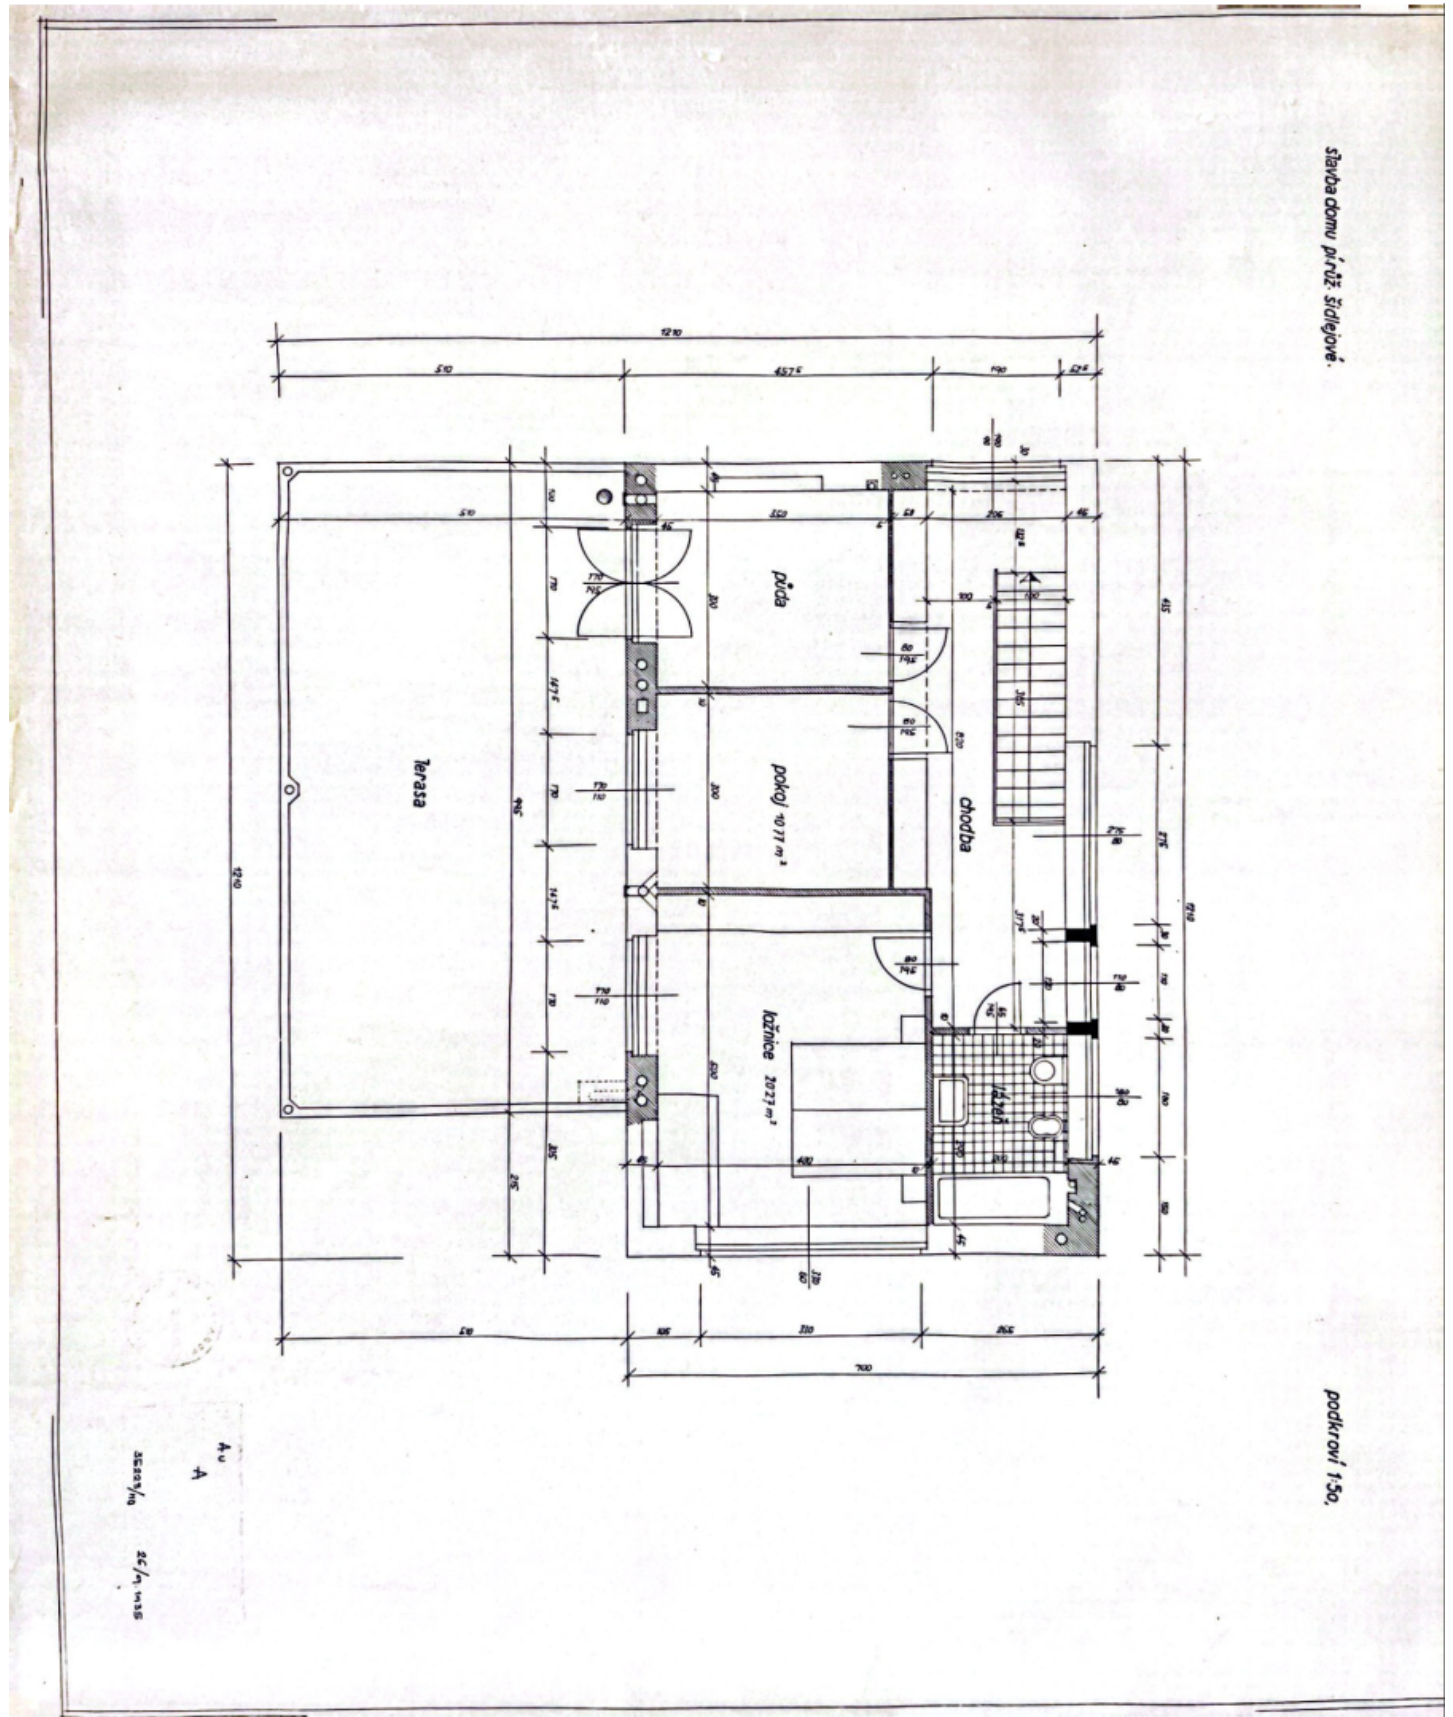

House Nine-bedroom (10+1)

€ 1 793 186 | CZK 45 000 000

473 m², Brno-město, Brno-střed, Rezkova