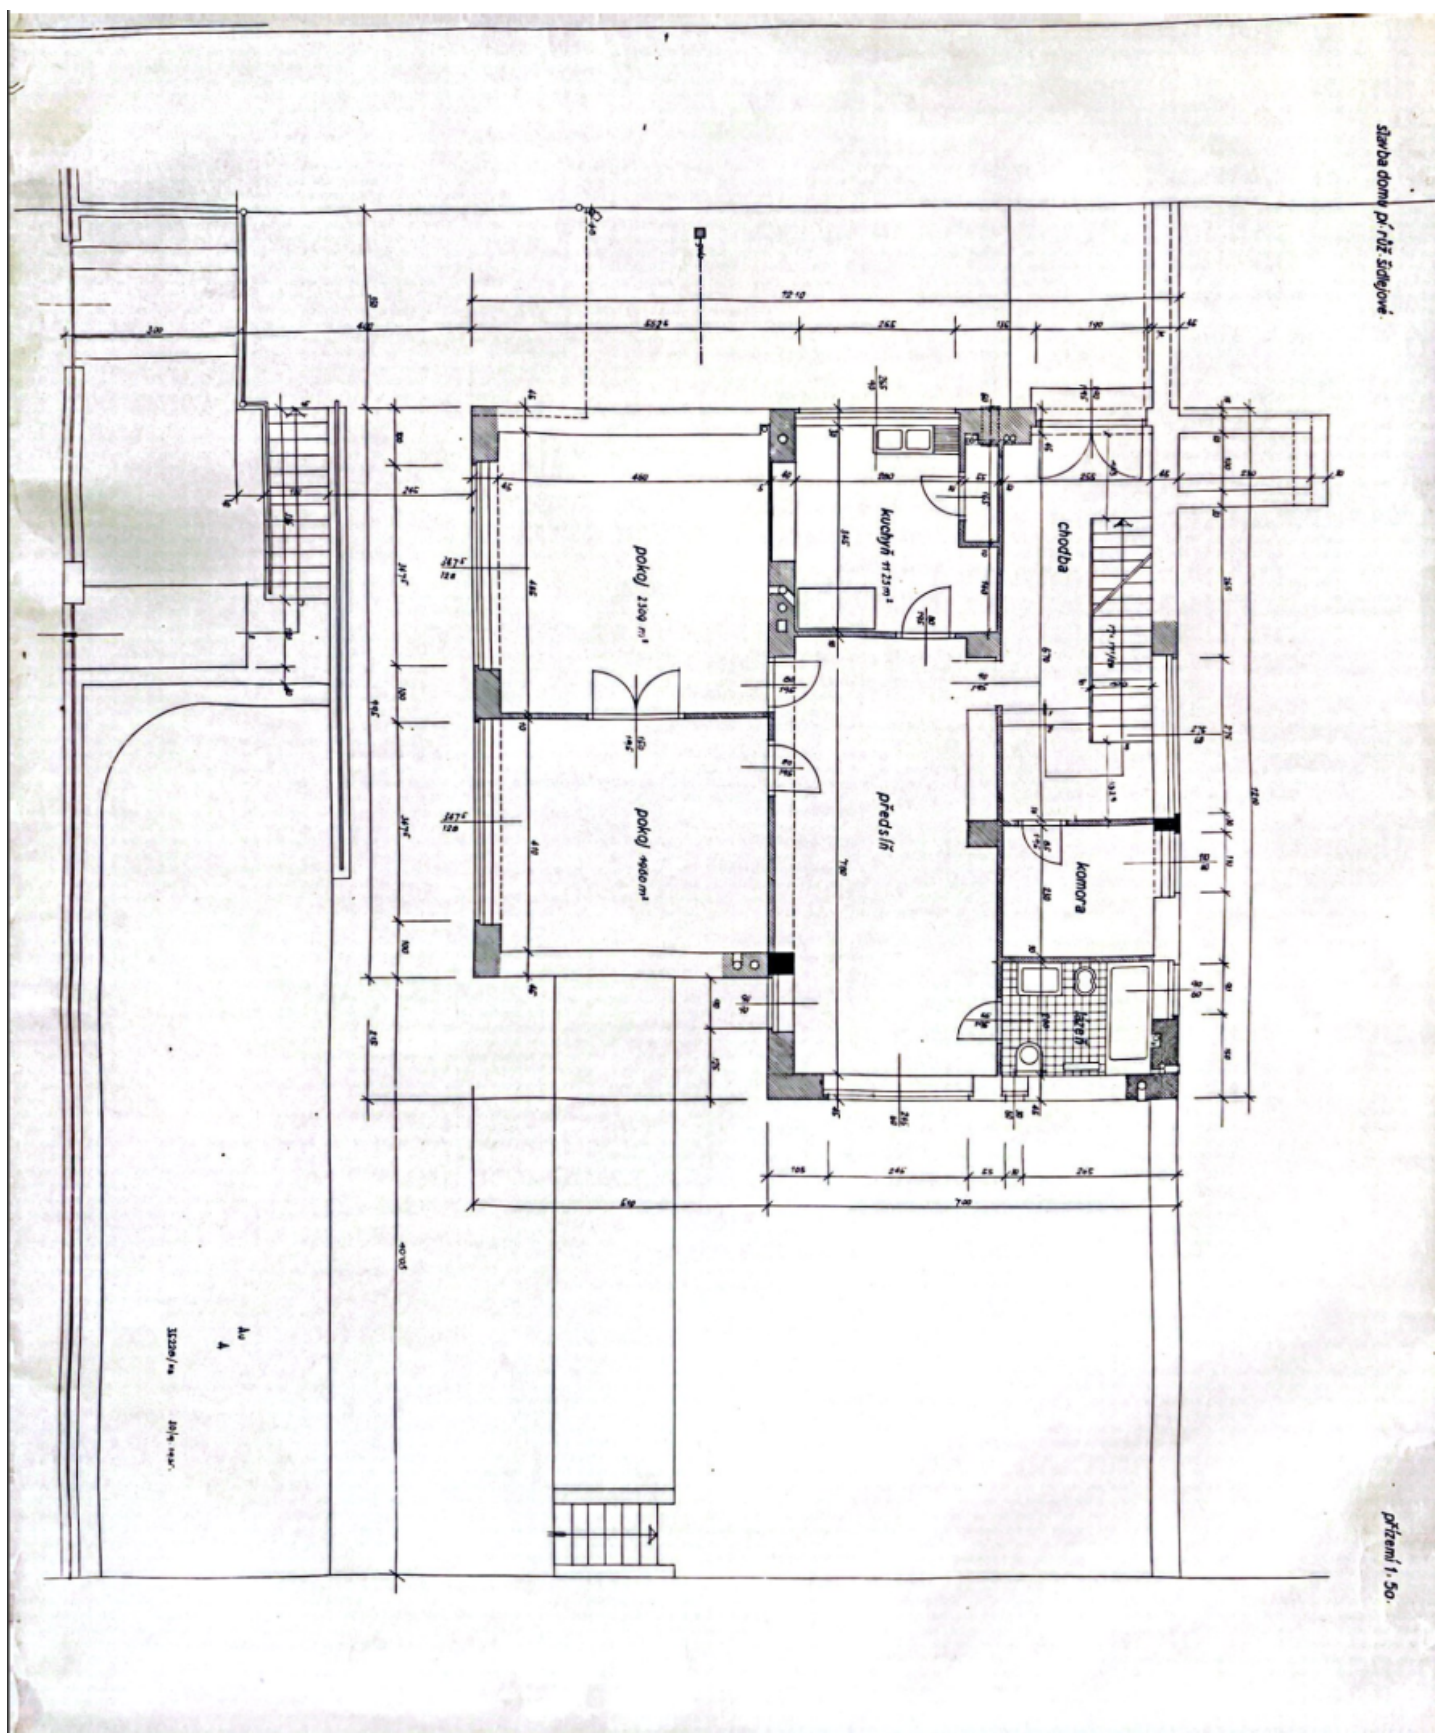

On the ground floor is a **separate 3-bedroom apartment** (floor area 127 m²), and on the 1st and 2nd floors, which are connected by an internal staircase, is a **5-bedroom duplex apartment** (with two bathrooms) covering a floor area of 178 m². The **terrace** on the top floor provides **first-class views** of Brno and Kamenný vrch hill. The basement contains cellars (113 m²) a boiler room, a **garage**, and the original laundry and drying room.

Total area 472.7 m², built-up area 387 m², garden 335 m², land 722 m².

House Nine-bedroom (10+1)

€ 1 801 802 | CZK 45 000 000

473 m², Brno-město, Brno-střed, Rezkova

House Nine-bedroom (10+1)

€ 1 801 802 | CZK 45 000 000