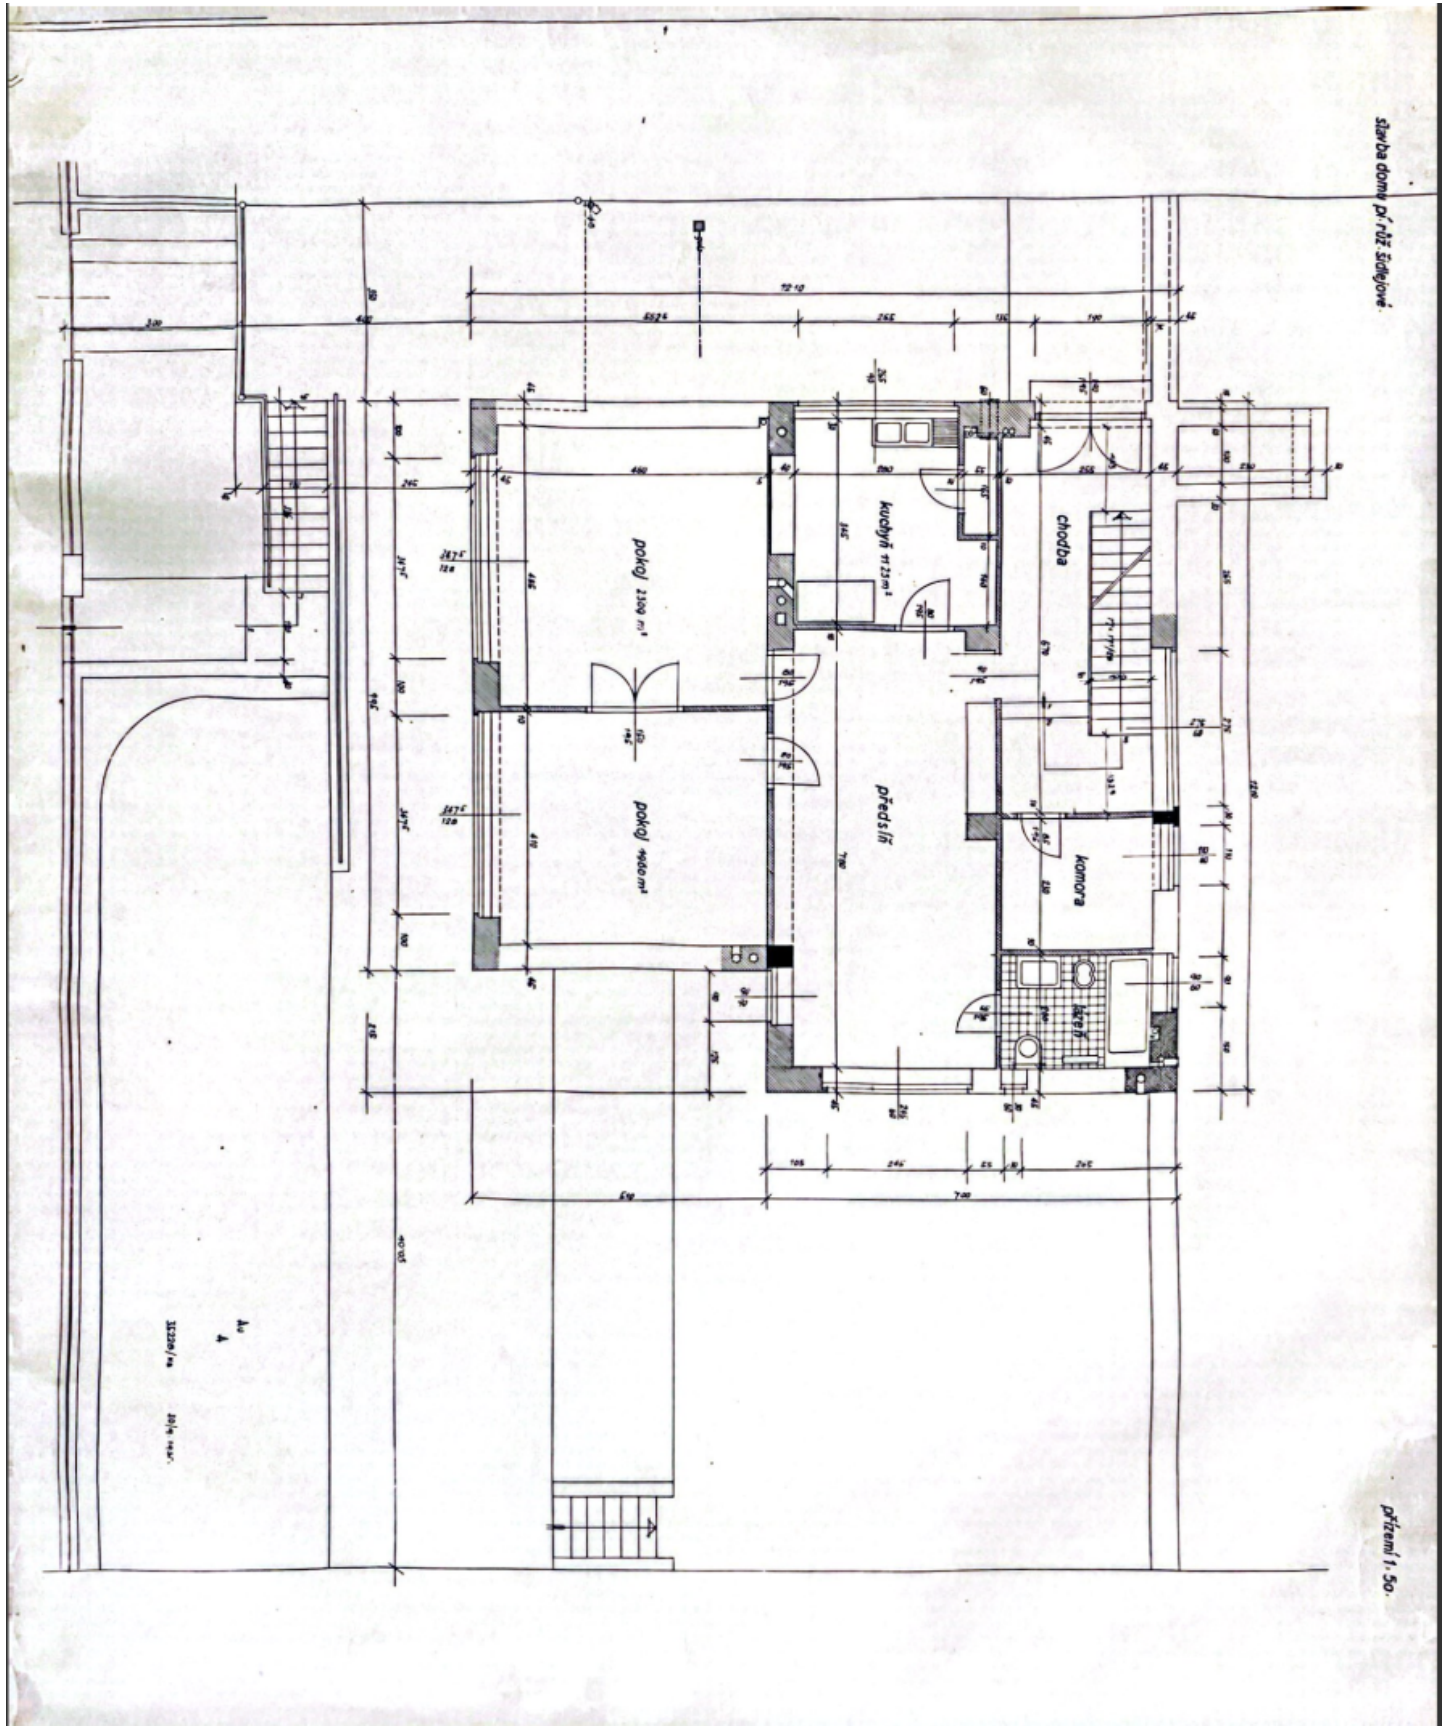

On the ground floor is a **separate 3-bedroom apartment** (floor area 127 m²), and on the 1st and 2nd floors, which are connected by an internal staircase, is a **5-bedroom duplex apartment** (with two bathrooms) covering a floor area of 178 m². The **terrace** on the top floor provides **first-class views** of Brno and Kamenný vrch hill. The basement contains cellars (113 m²) a boiler room, a **garage**, and the original laundry and drying room.

Total area 472.7 m², built-up area 387 m², garden 335 m², land 722 m².

House Nine-bedroom (10+1)

€ 1 793 186 | CZK 45 000 000

473 m², Brno-město, Brno-střed, Rezkova

House Nine-bedroom (10+1)

€ 1 793 186 | CZK 45 000 000