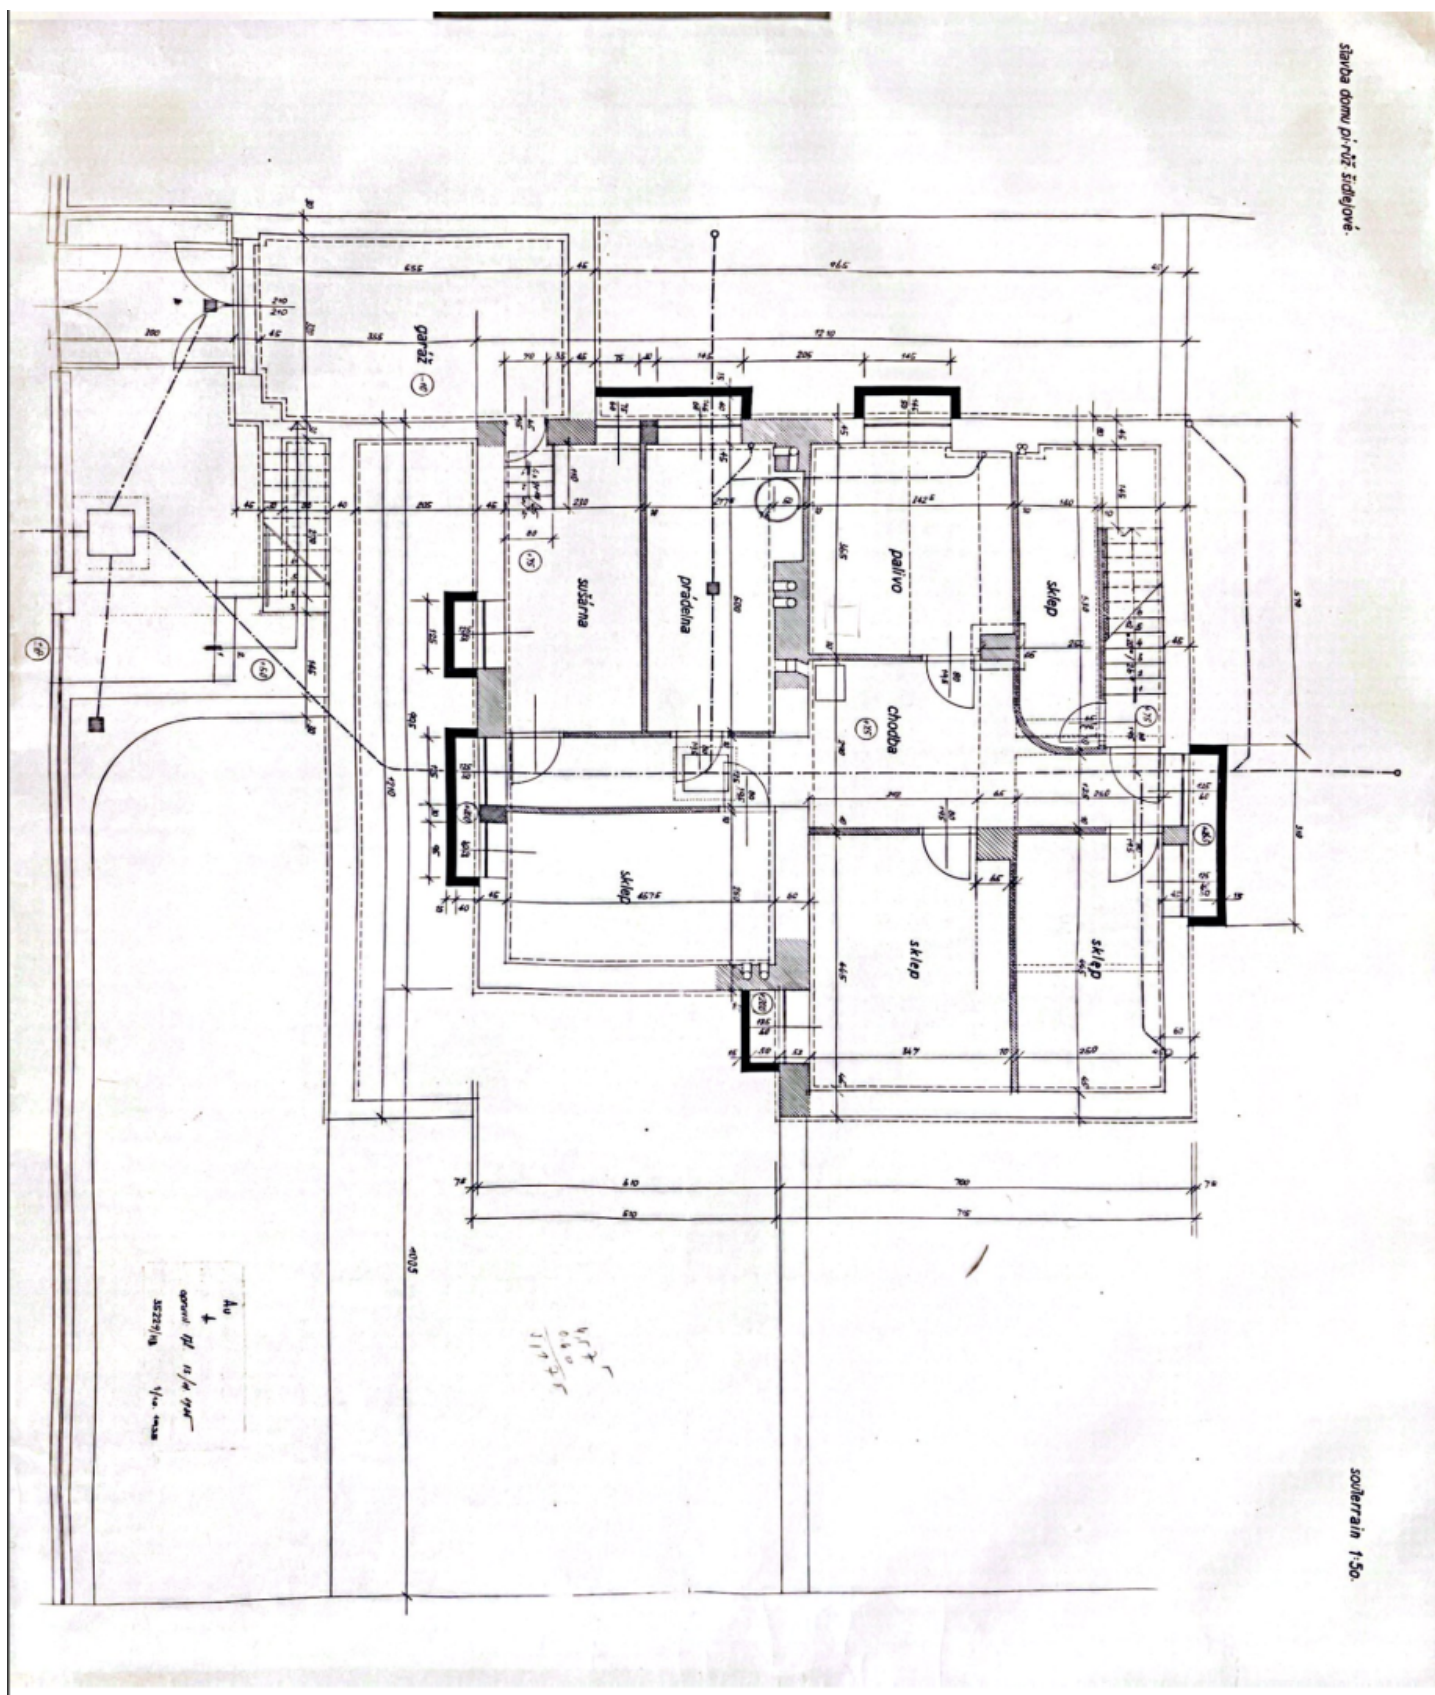

House Nine-bedroom (10+1)

€ 1 793 186 | CZK 45 000 000

473 m², Brno-město, Brno-střed, Rezkova