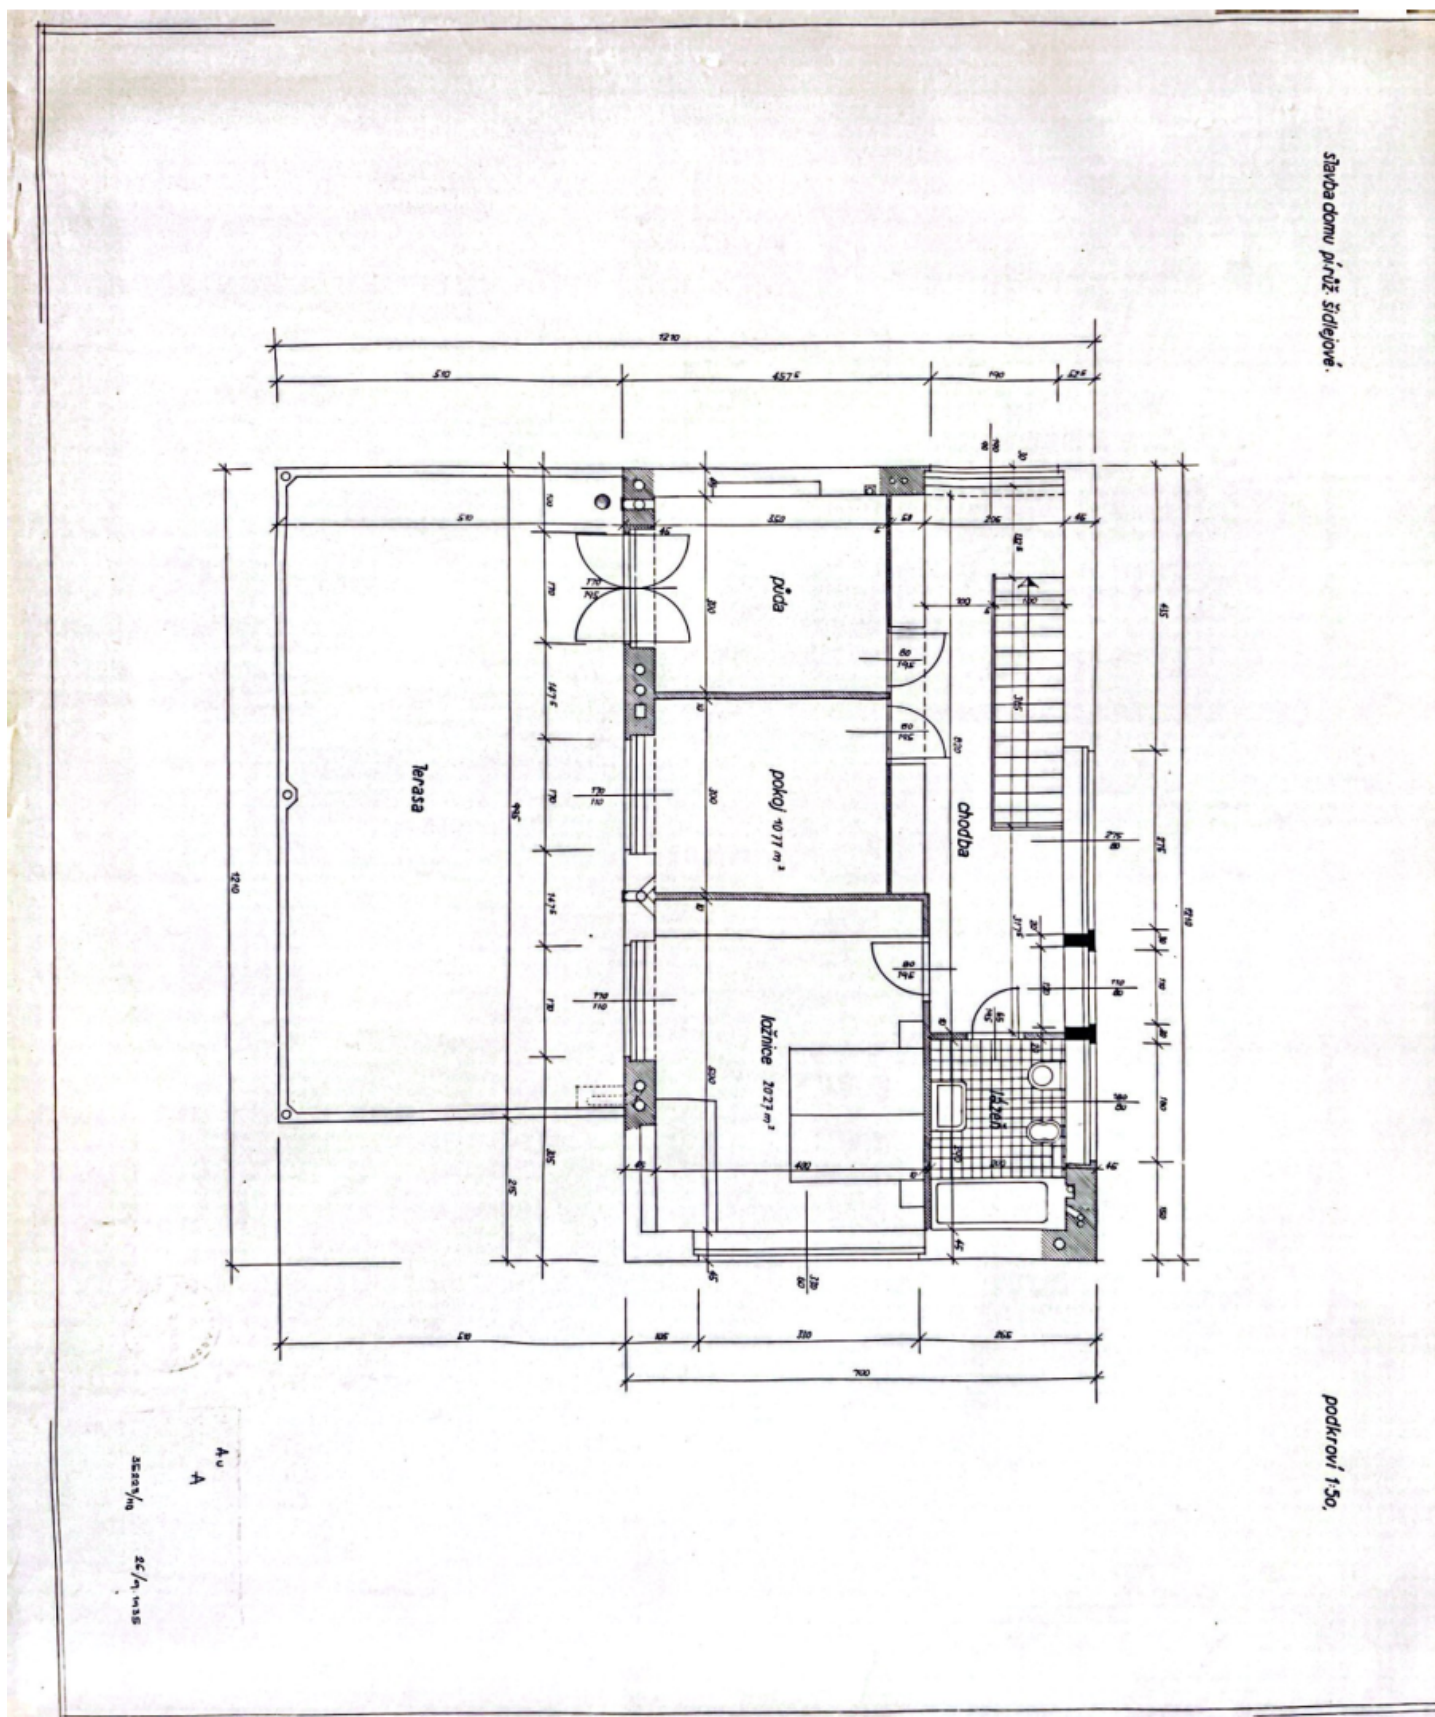

House Nine-bedroom (10+1)

€ 1 801 802 | CZK 45 000 000

473 m², Brno-město, Brno-střed, Rezkova