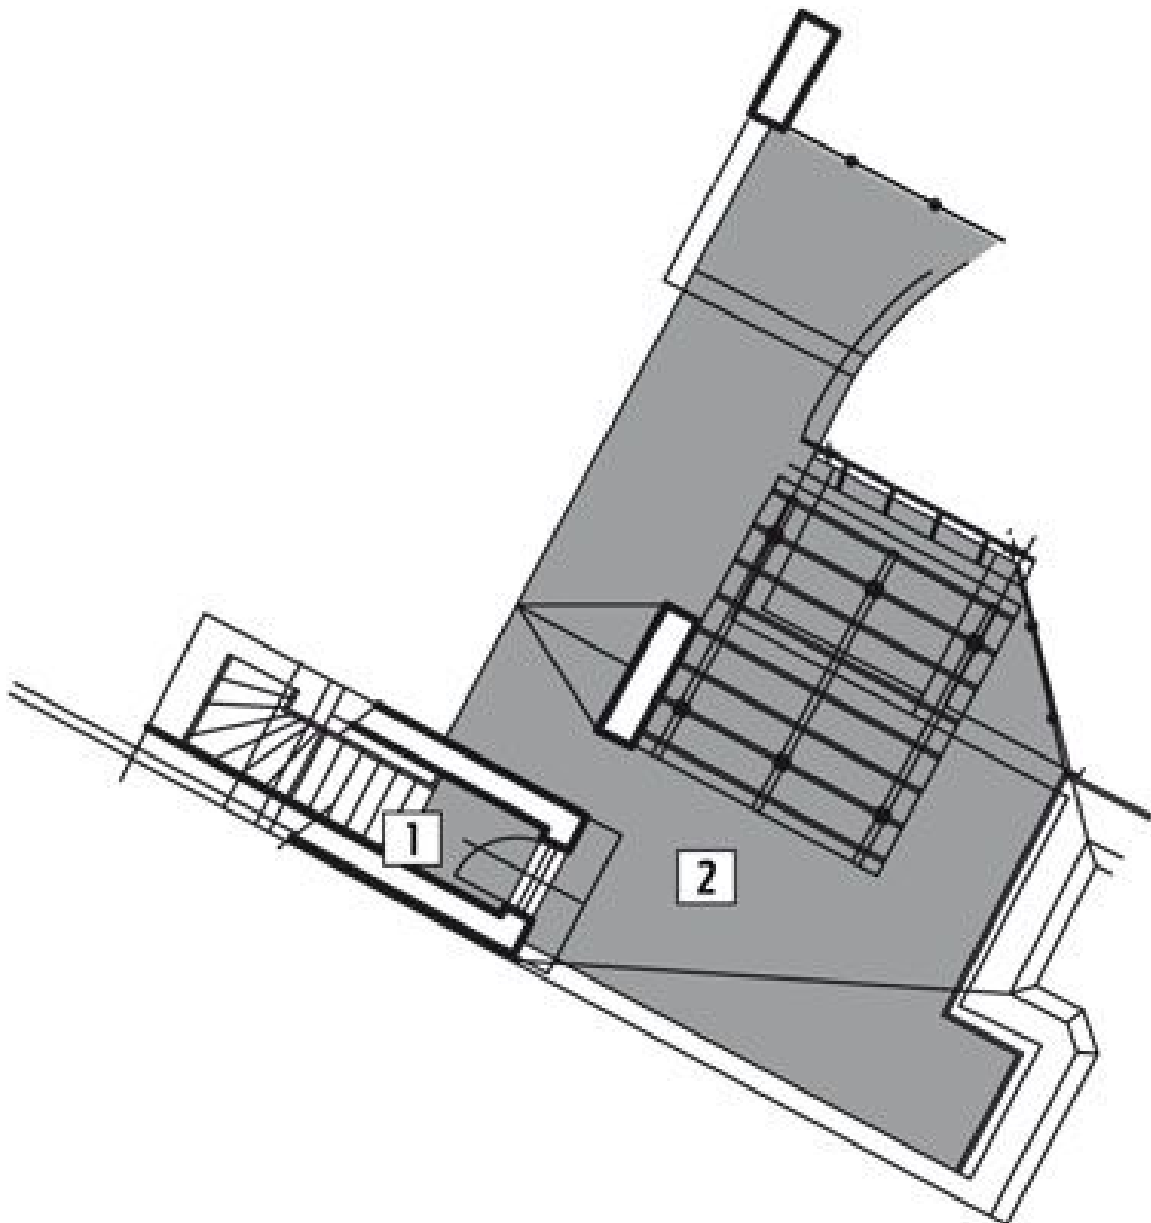

Apartment One-bedroom (2+kk)

119 m², Brno-město, Brno - střed, Biskupská

Sold