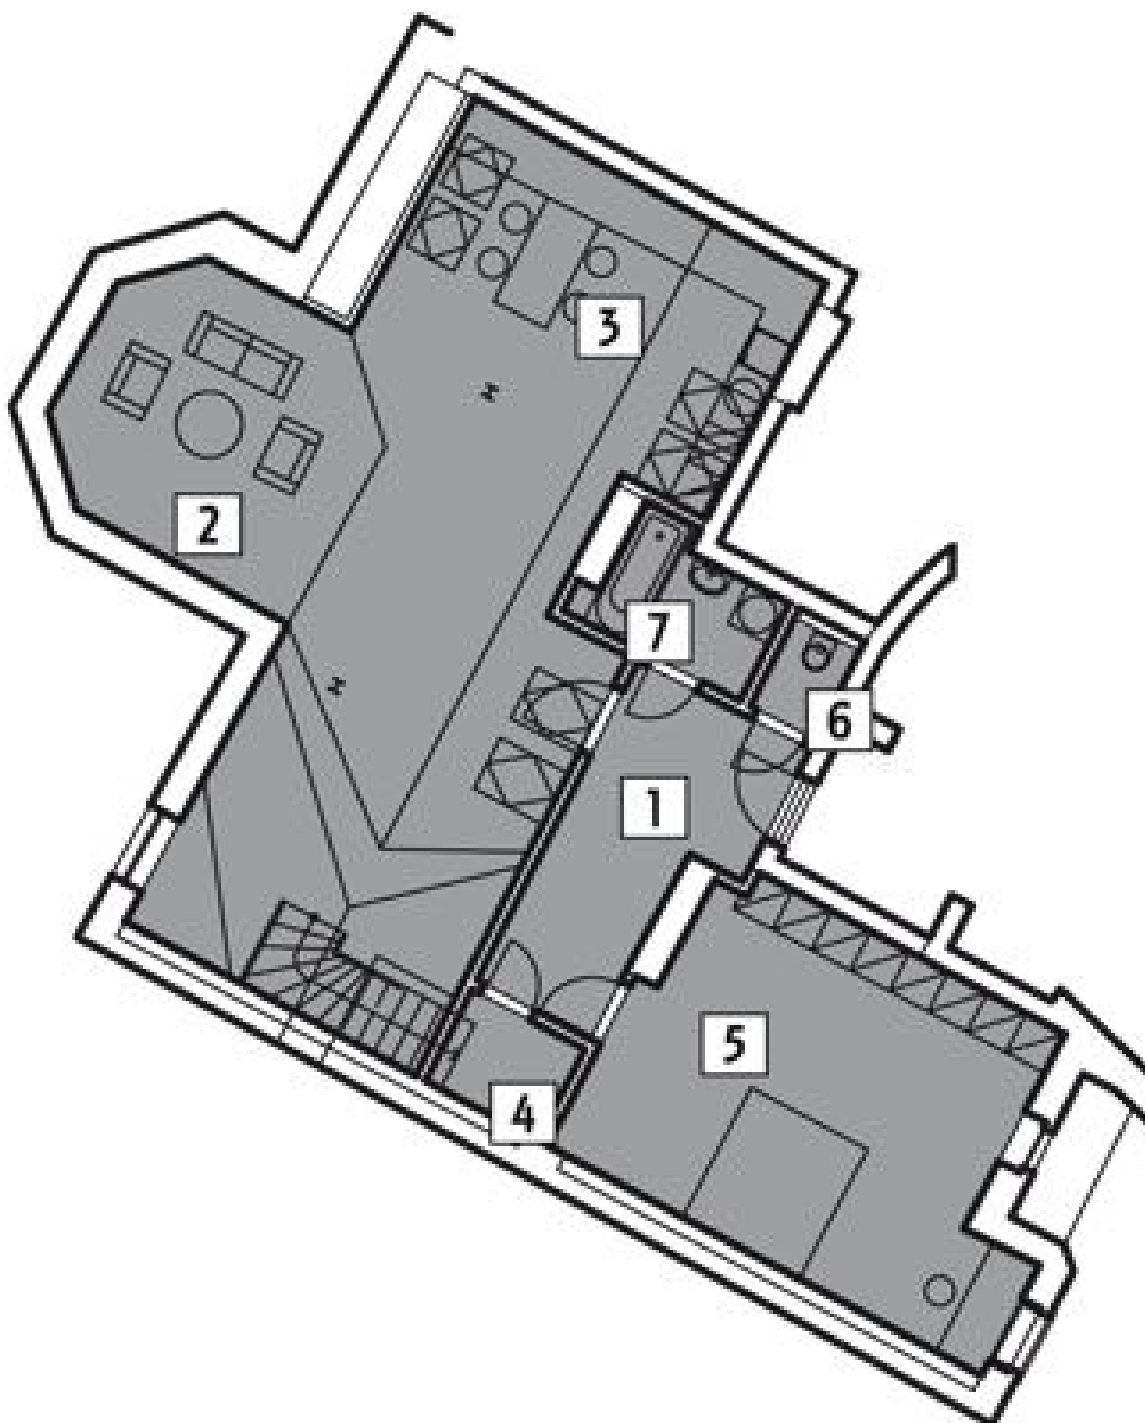

The interior of this duplex apartment on the fourth floor offers an open-plan living room with kitchen and dining area, spacious bedroom, bathroom, separate toilet and utility room. The dominant feature of the apartment is **the roof terrace with stunning views of the main cathedral.**

For a complete list of available units please contact our office.

The purchase price includes VAT.

Interior 119.19 m² + terrace 60 m² + cellar.

Possibility to rent a parking place in a garage situated two minutes away from the building.

* Area of the unit according to the Civil Code. The area consists of the sum total area of the entire unit bounded by perimeter walls.

Apartment One-bedroom (2+kk)

Sold

119 m², Brno-město, Brno - střed, Biskupská