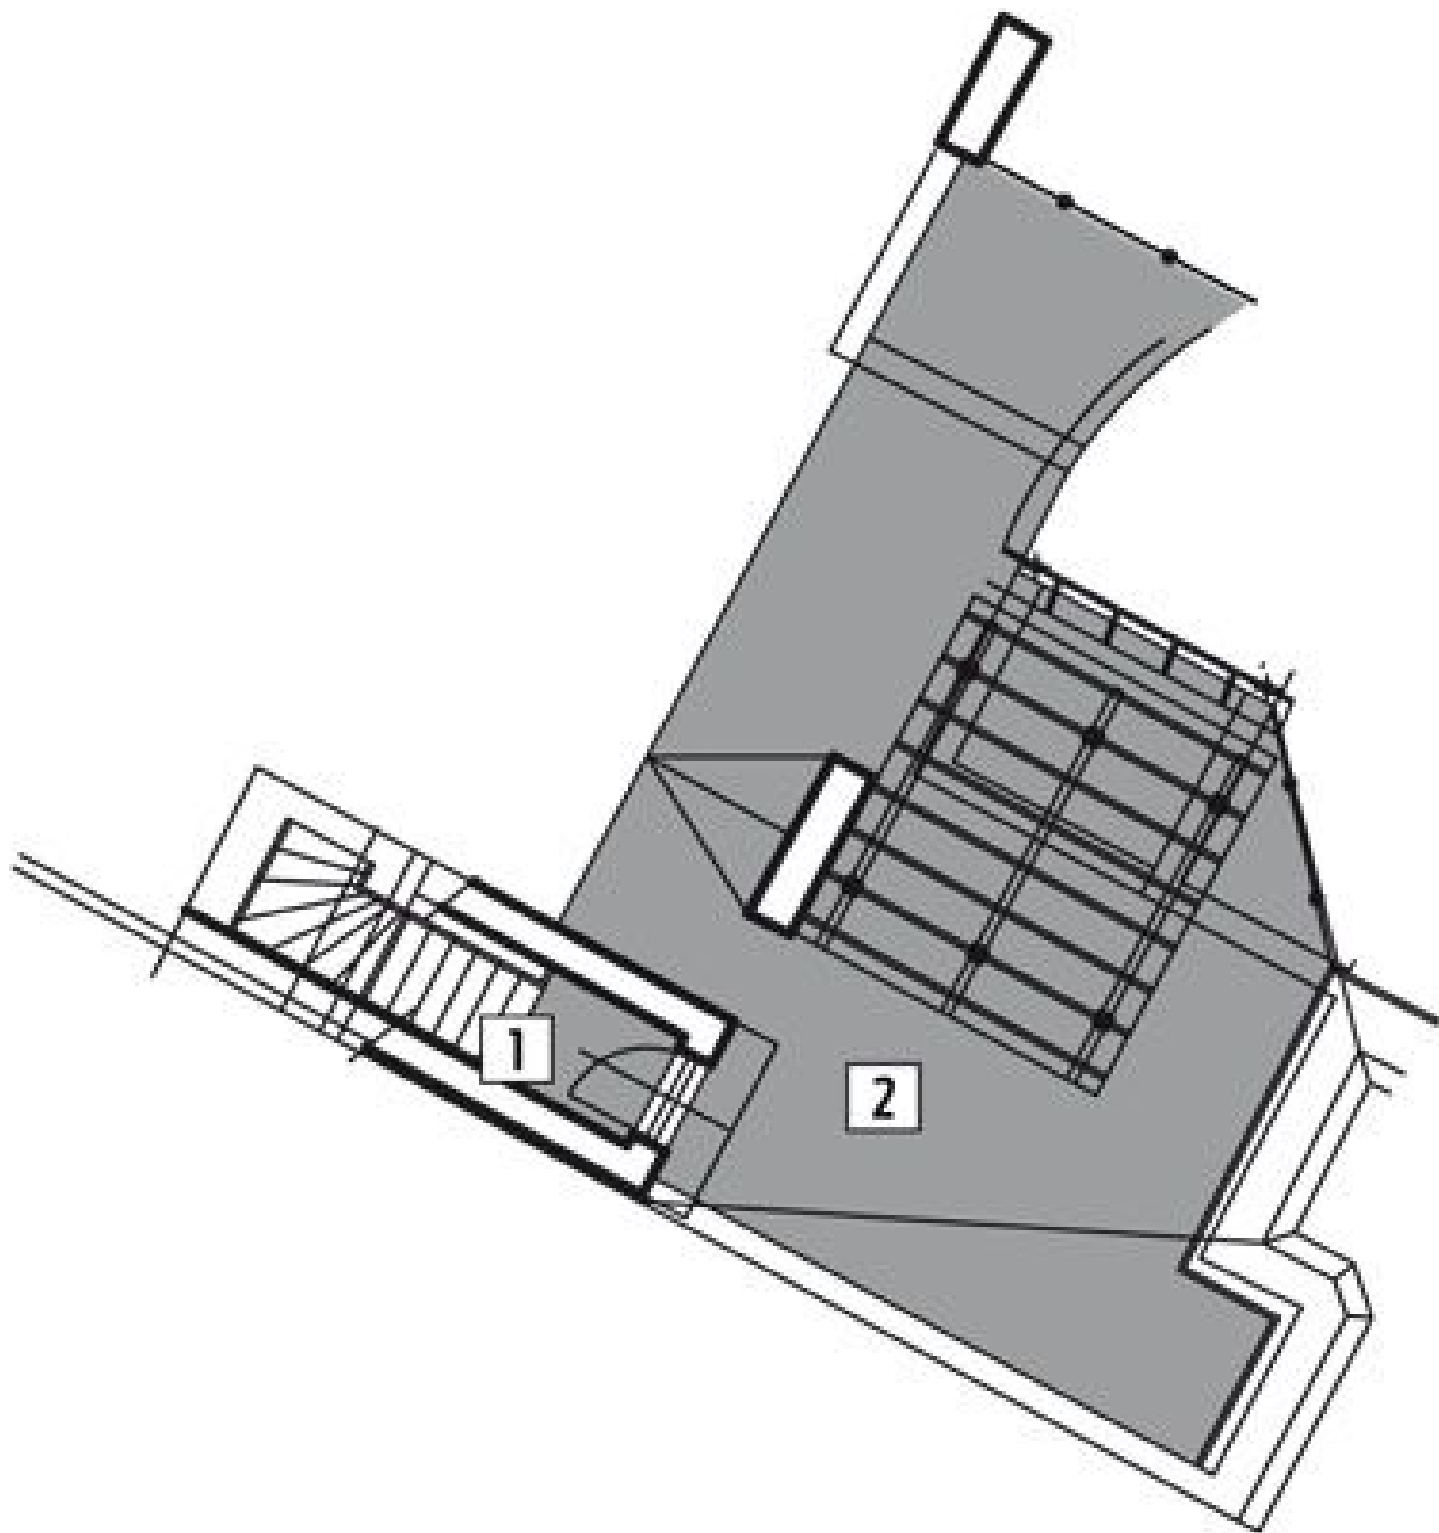

Apartment One-bedroom (2+kk)

Sold

119 m², Brno-město, Brno - střed, Biskupská