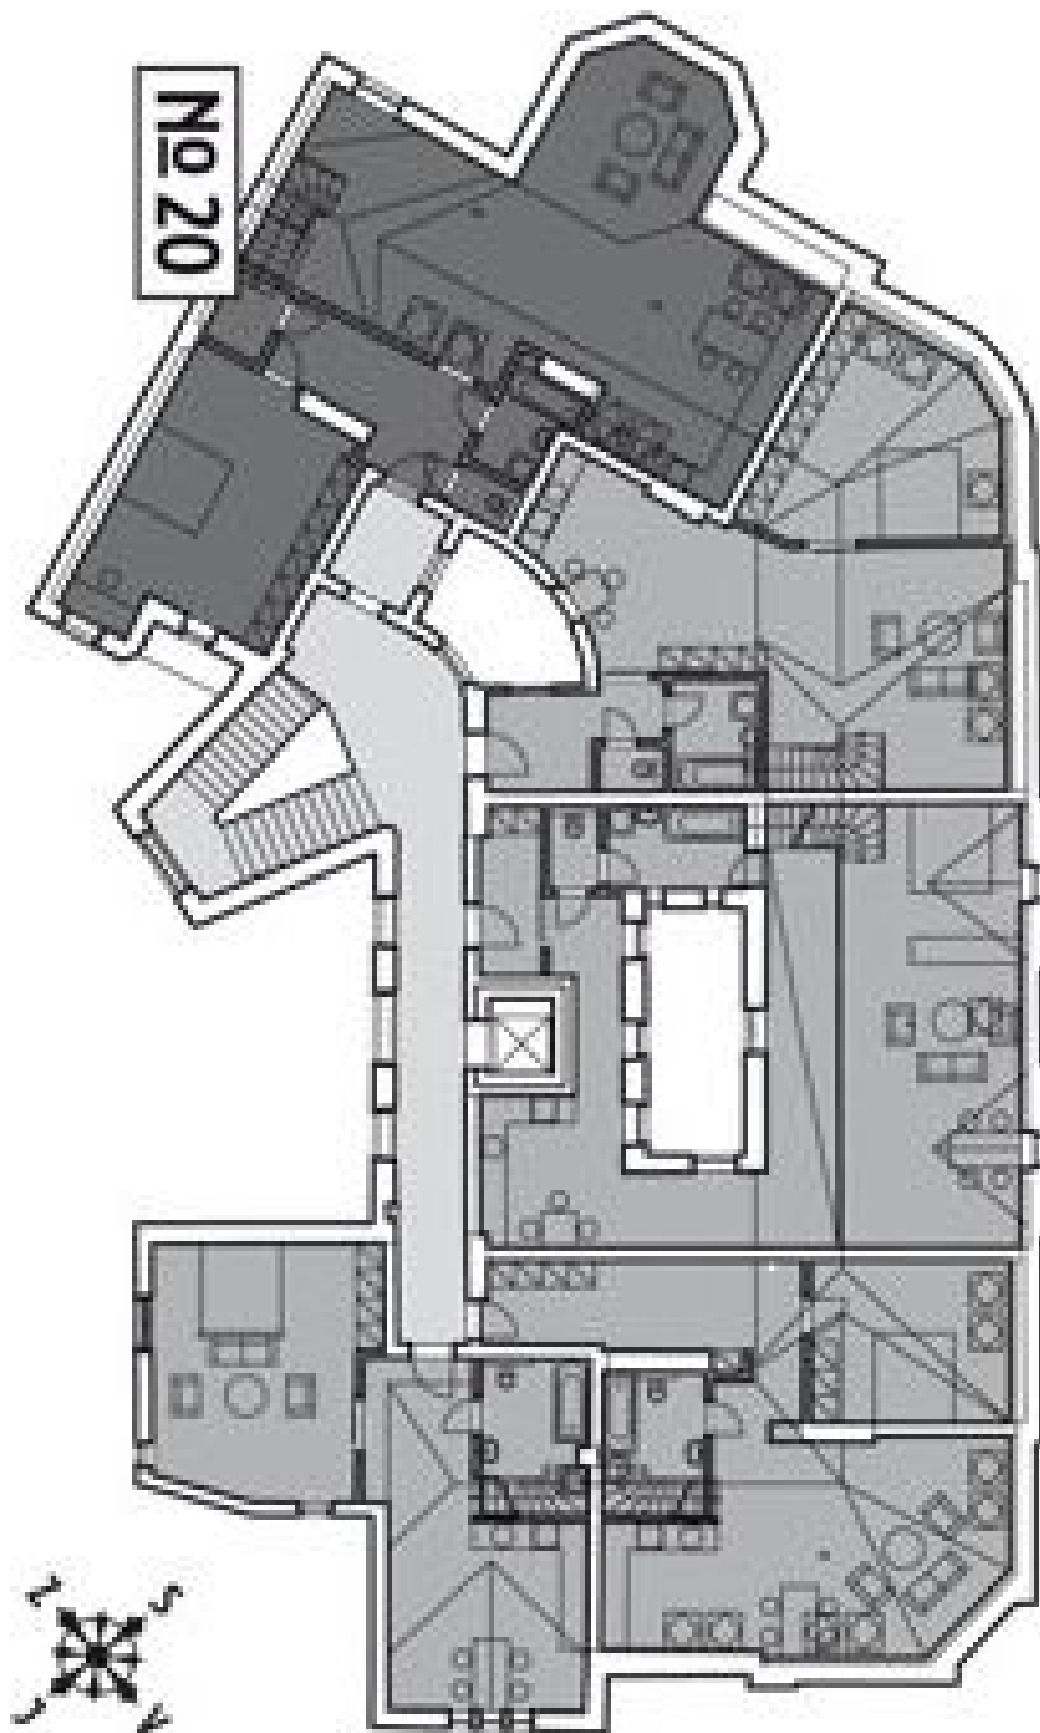

Apartment One-bedroom (2+kk)

Sold

119 m², Brno-město, Brno - střed, Biskupská