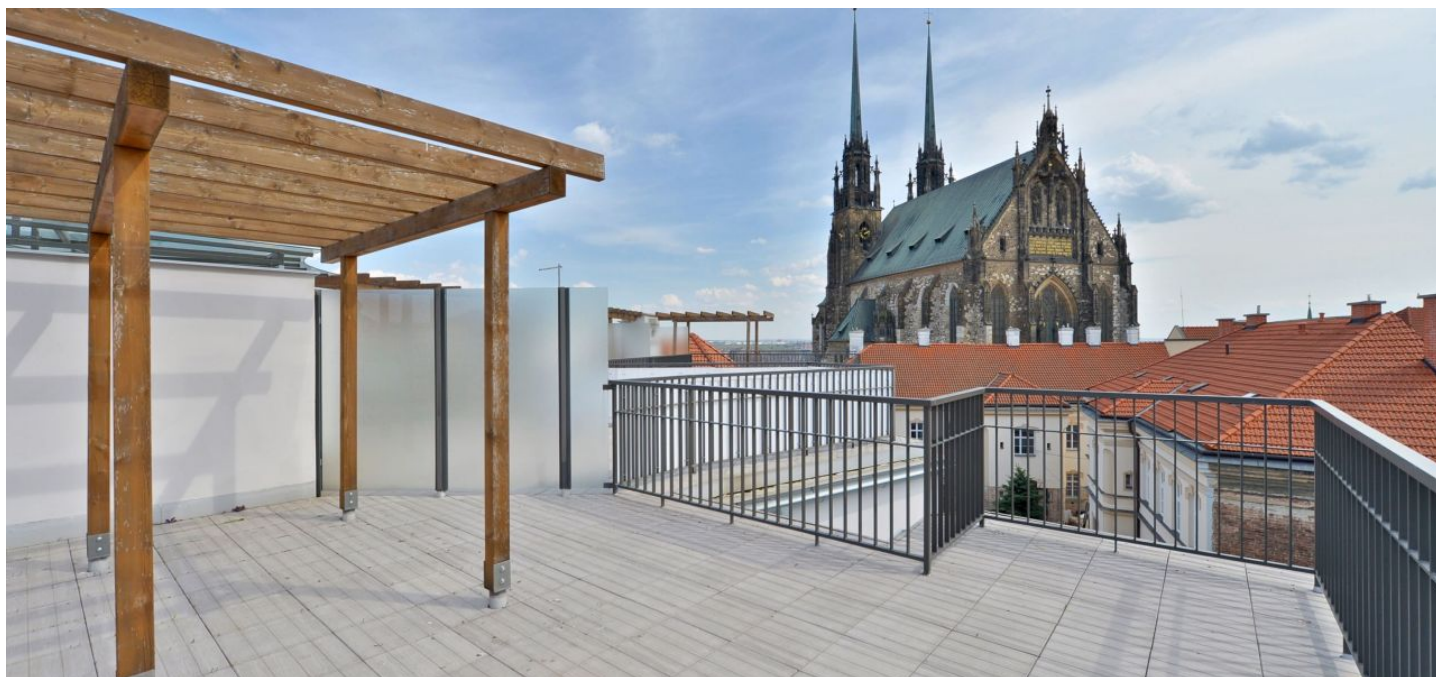

Apartment One-bedroom (2+kk)

Sold

119 m², Brno-město, Brno - střed, Biskupská