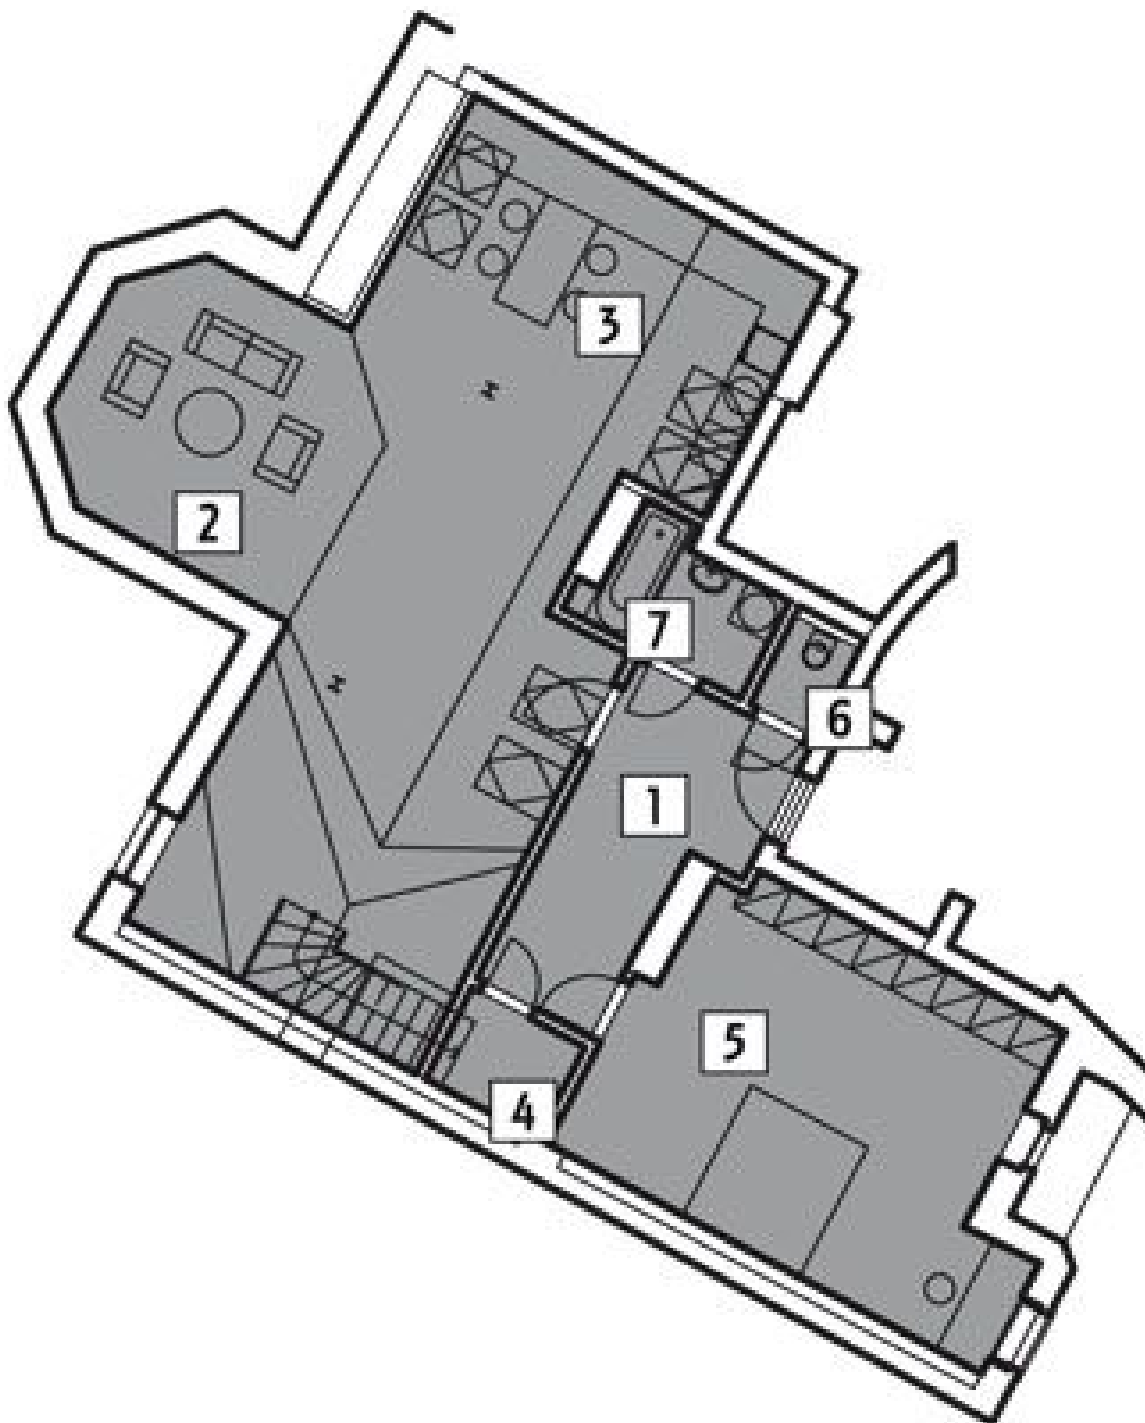

Apartment One-bedroom (2+kk)

Sold

119 m², Brno-město, Brno - střed, Biskupská