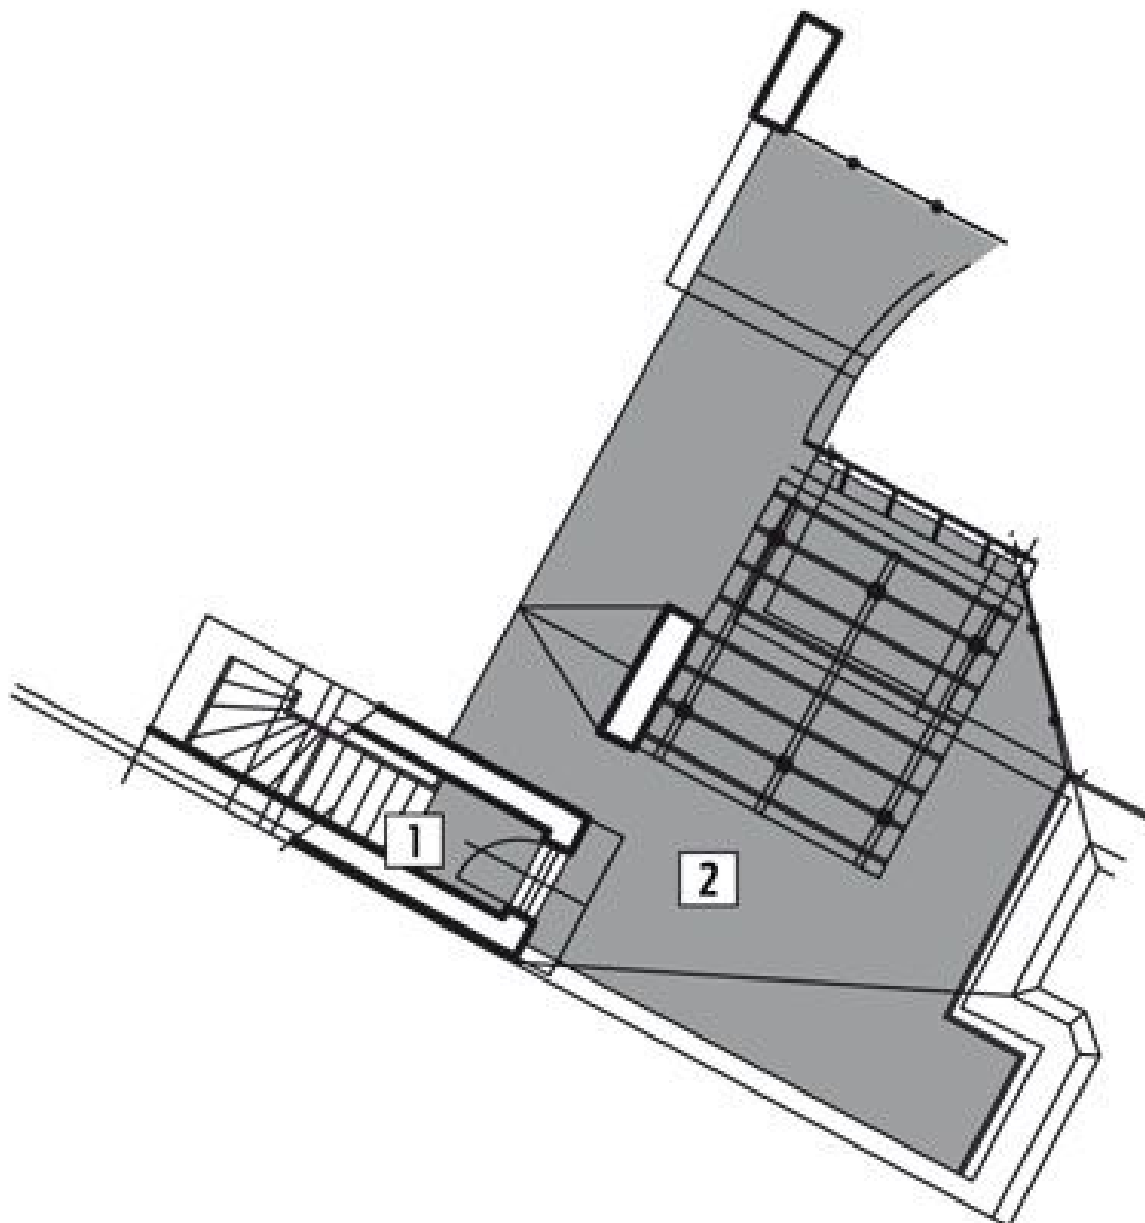

Apartment One-bedroom (2+kk)

Sold

119 m², Brno-město, Brno - střed, Biskupská