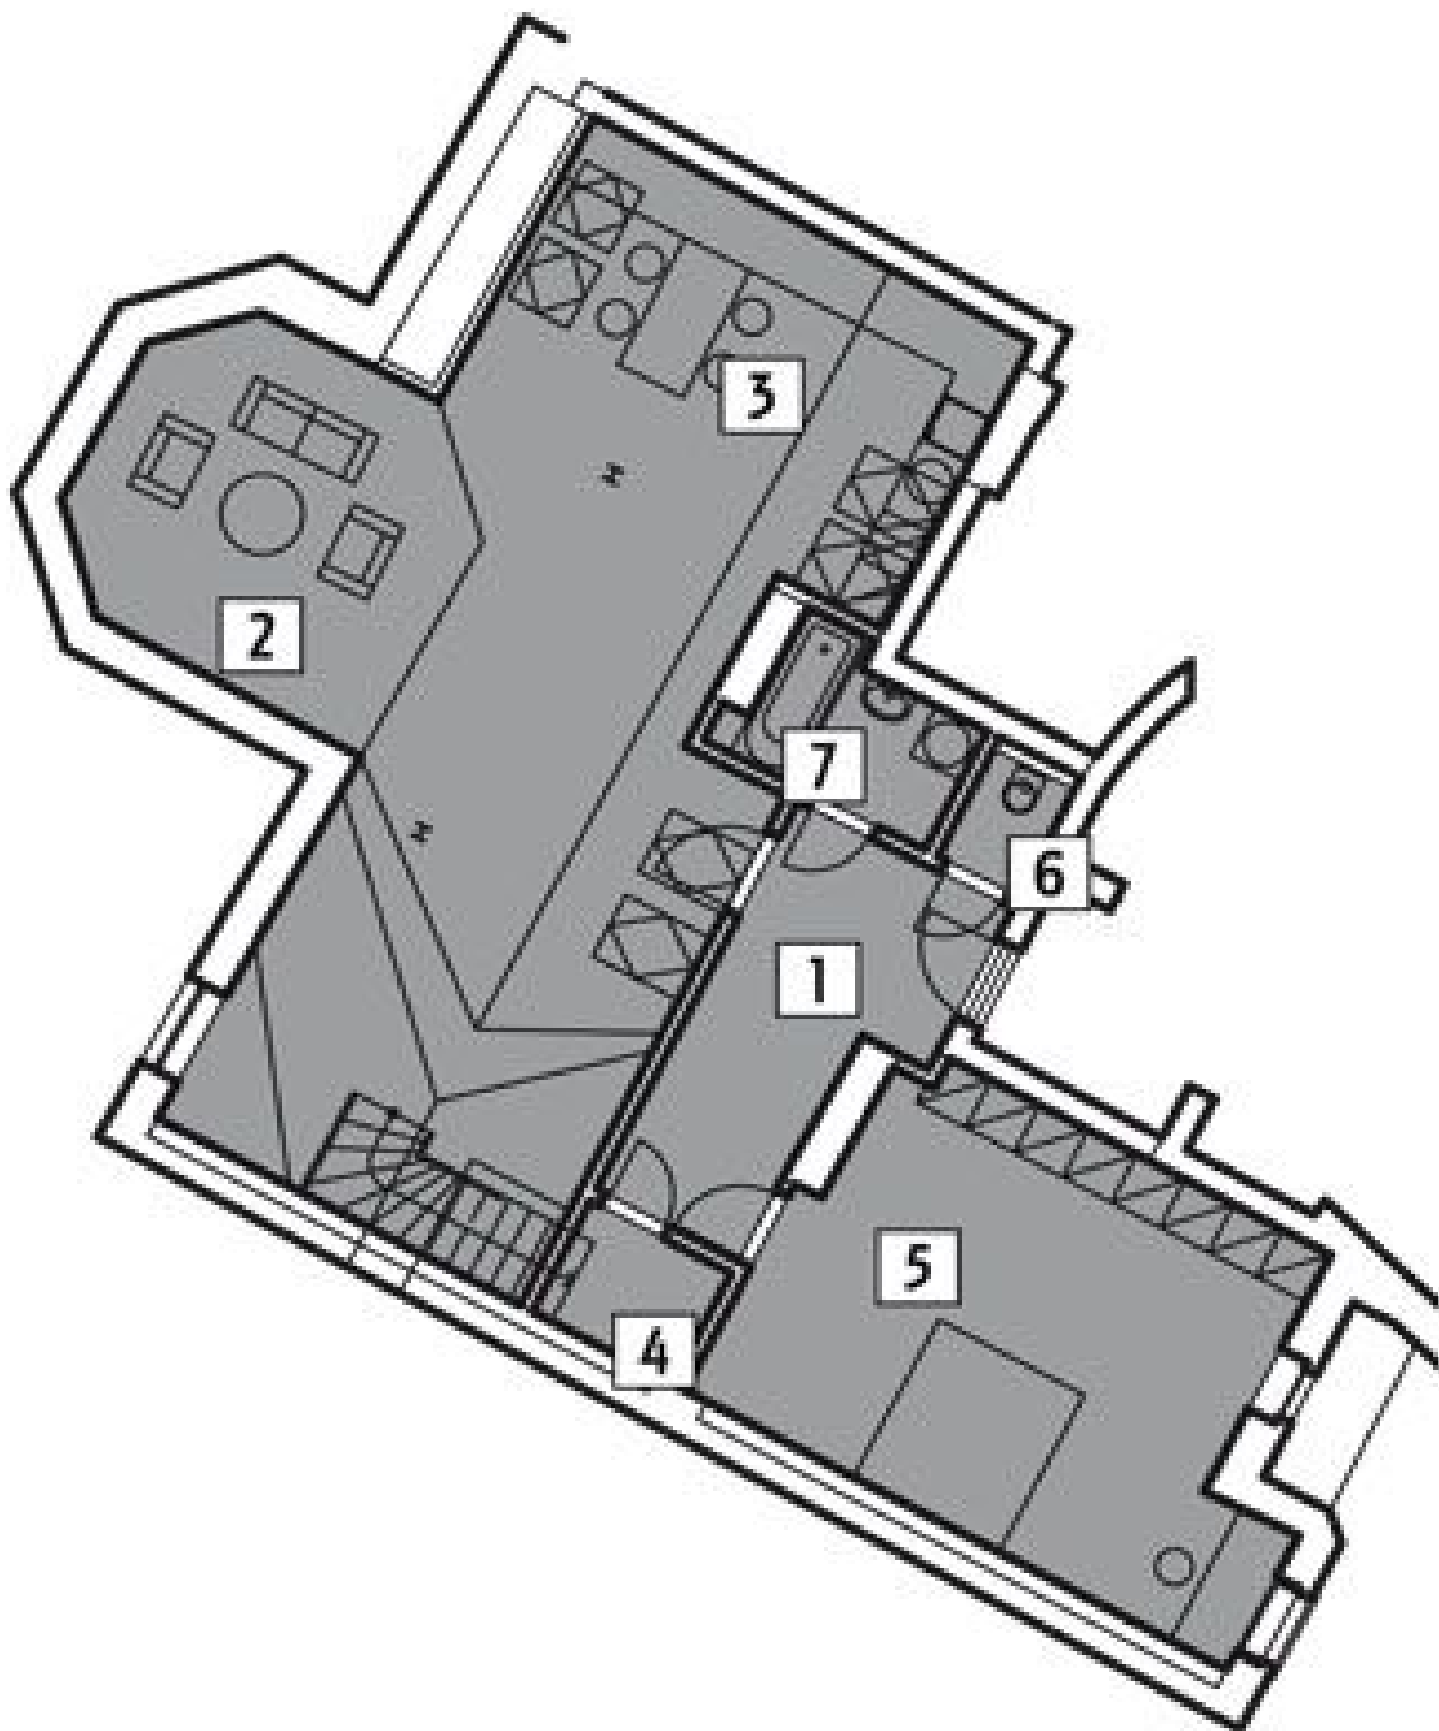

The interior of this duplex apartment on the fourth floor offers an open-plan living room with kitchen and dining area, spacious bedroom, bathroom, separate toilet and utility room. The dominant feature of the apartment is **the roof terrace with stunning views of the main cathedral.**

For a complete list of available units please contact our office.

The purchase price includes VAT.

Interior 119.19 m² + terrace 60 m² + cellar.

Possibility to rent a parking place in a garage situated two minutes away from the building.

* Area of the unit according to the Civil Code. The area consists of the sum total area of the entire unit bounded by perimeter walls.

Apartment One-bedroom (2+kk)

Sold

119 m², Brno-město, Brno - střed, Biskupská