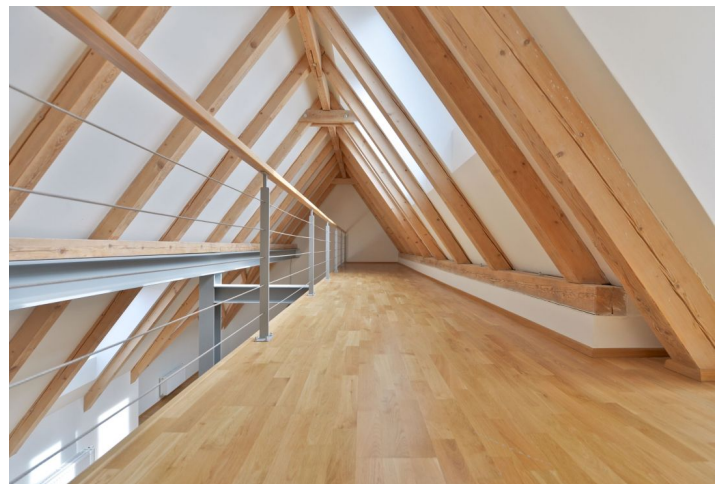

Apartment Studio (1+kk)

Sold

108 m², Brno-město, Brno - střed, Biskupská