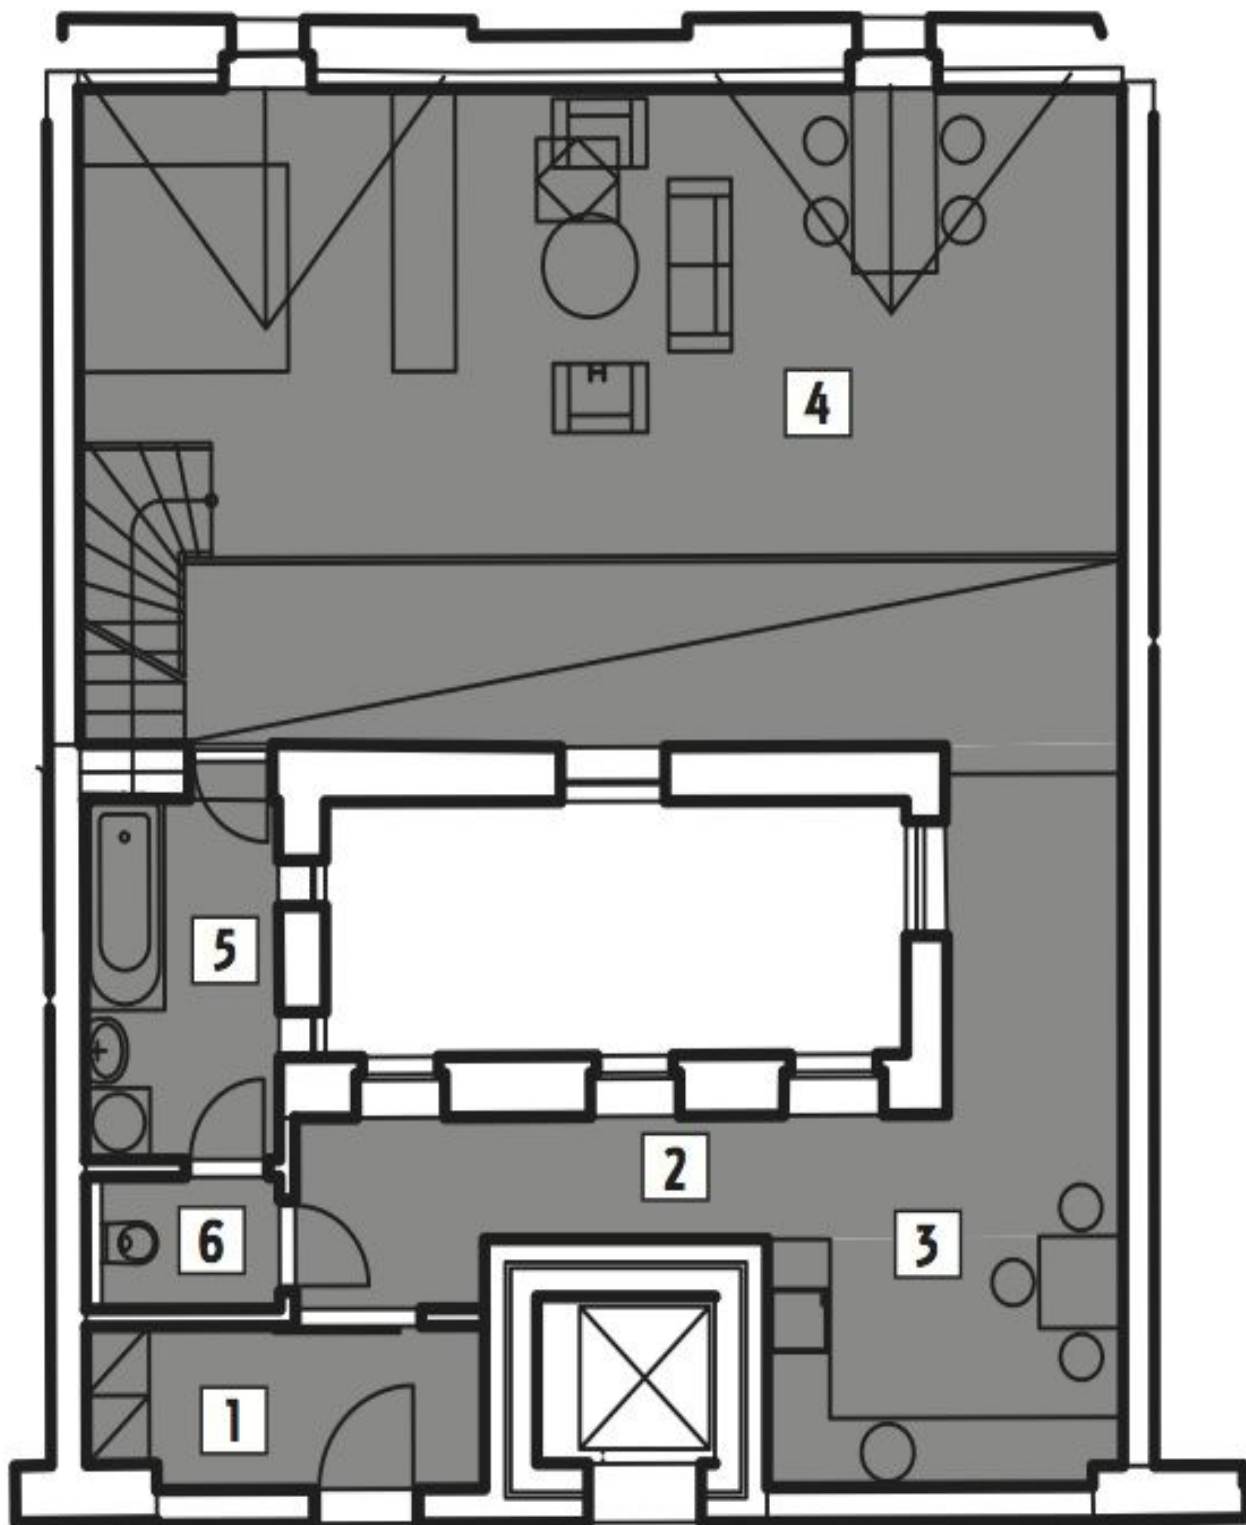

Apartment Studio (1+kk)

108 m², Brno-město, Brno - střed, Biskupská

Sold