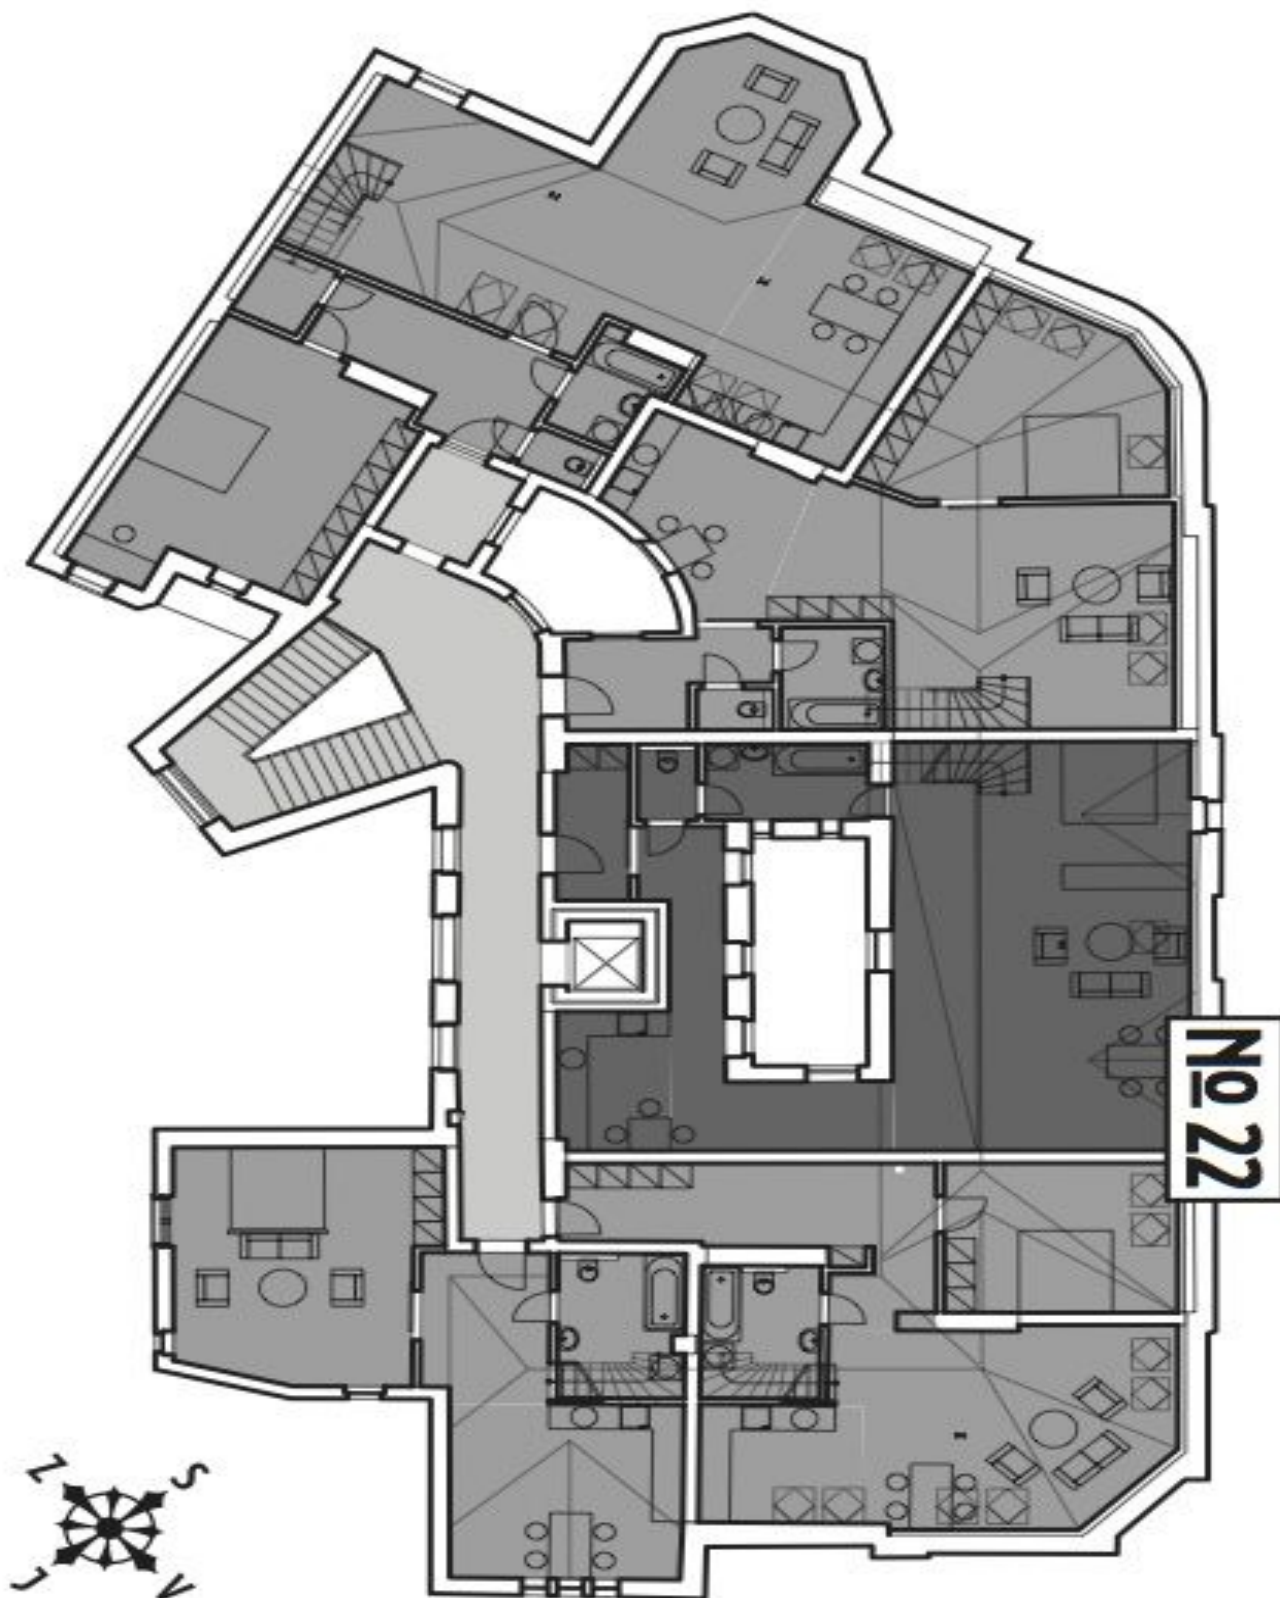

The interior of this studio apartment on the fourth floor offers an open-plan living room with kitchen, dining area and sleeping zone, bathroom with bathtub, separate toilet and hall. The dominant feature of the apartment is **the roof terrace with stunning views of the cathedral.**

* Area of the unit according to the Civil Code. The area consists of the sum total area of the entire unit bounded by perimeter walls.

Apartment Studio (1+kk)

108 m², Brno-město, Brno - střed, Biskupská

Sold

Apartment Studio (1+kk)

108 m², Brno-město, Brno - střed, Biskupská

Sold

Apartment Studio (1+kk)

108 m², Brno-město, Brno - střed, Biskupská

Sold

Apartment Studio (1+kk)

108 m², Brno-město, Brno - střed, Biskupská

Sold