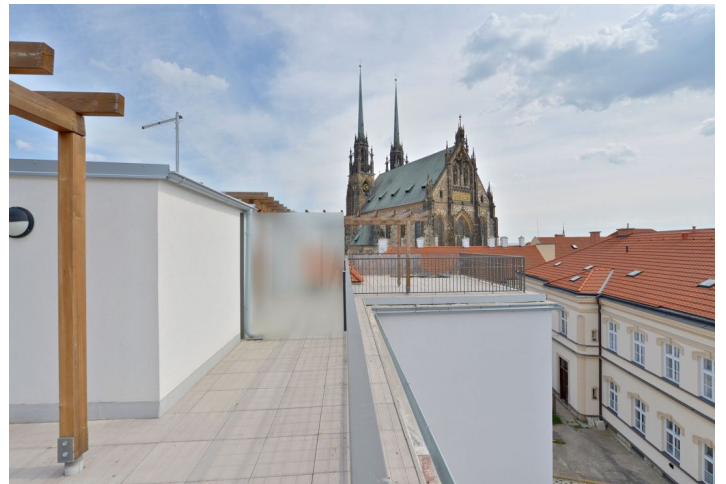

Apartment Studio (1+kk)

Sold

108 m², Brno-město, Brno - střed, Biskupská