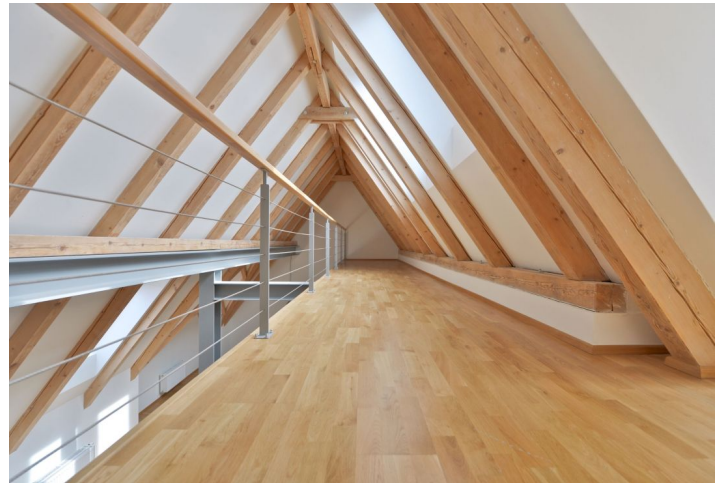

Apartment Studio (1+kk)

Sold

108 m², Brno-město, Brno - střed, Biskupská