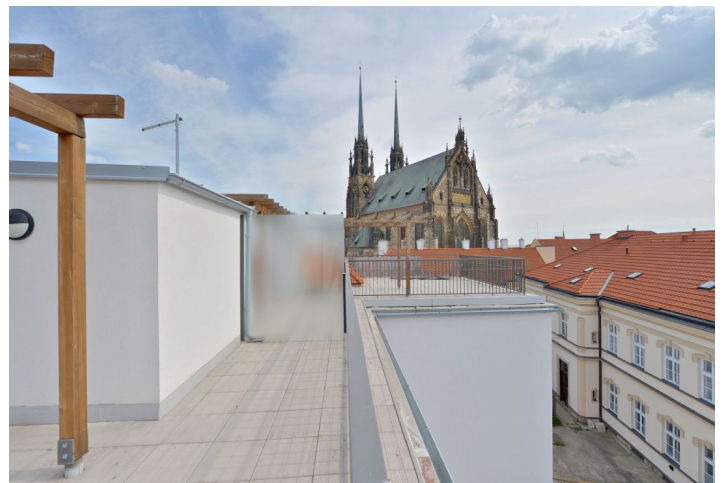

Apartment Studio (1+kk)

Sold

108 m², Brno-město, Brno - střed, Biskupská