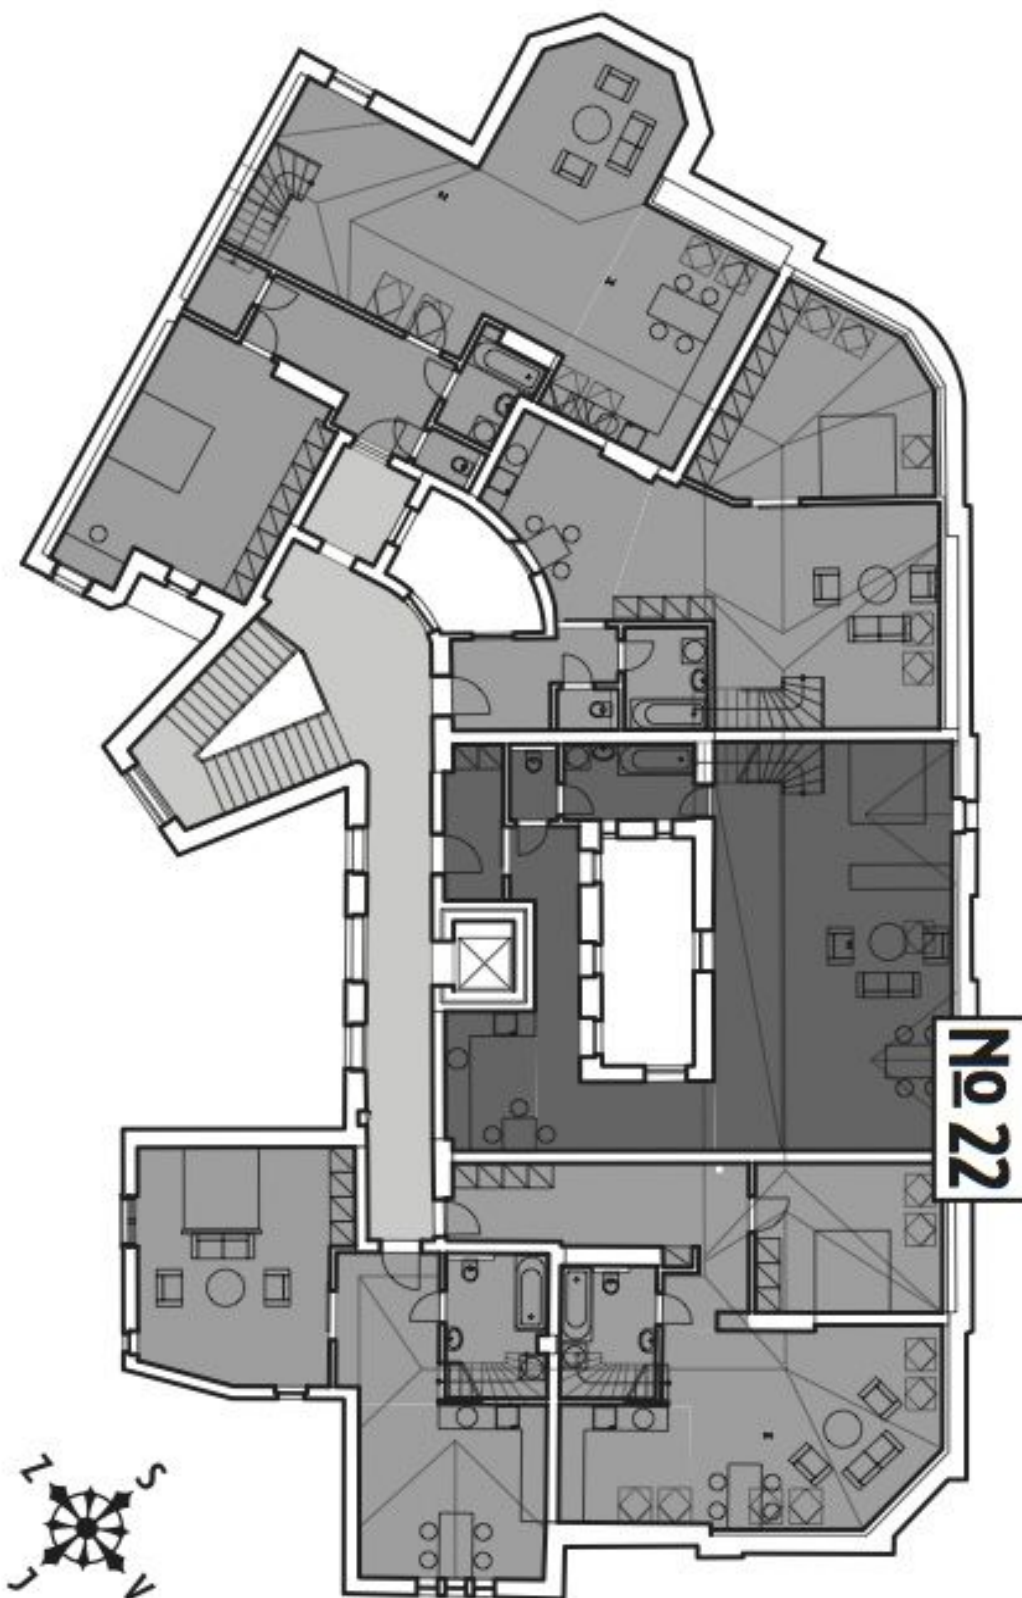

The interior of this studio apartment on the fourth floor offers an open-plan living room with kitchen, dining area and sleeping zone, bathroom with bathtub, separate toilet and hall. The dominant feature of the apartment is **the roof terrace with stunning views of the cathedral.**

* Area of the unit according to the Civil Code. The area consists of the sum total area of the entire unit bounded by perimeter walls.

Apartment Studio (1+kk)

108 m², Brno-město, Brno - střed, Biskupská

Sold

Apartment Studio (1+kk)

108 m², Brno-město, Brno - střed, Biskupská

Sold

Apartment Studio (1+kk)

108 m², Brno-město, Brno - střed, Biskupská

Sold

Apartment Studio (1+kk)

108 m², Brno-město, Brno - střed, Biskupská

Sold