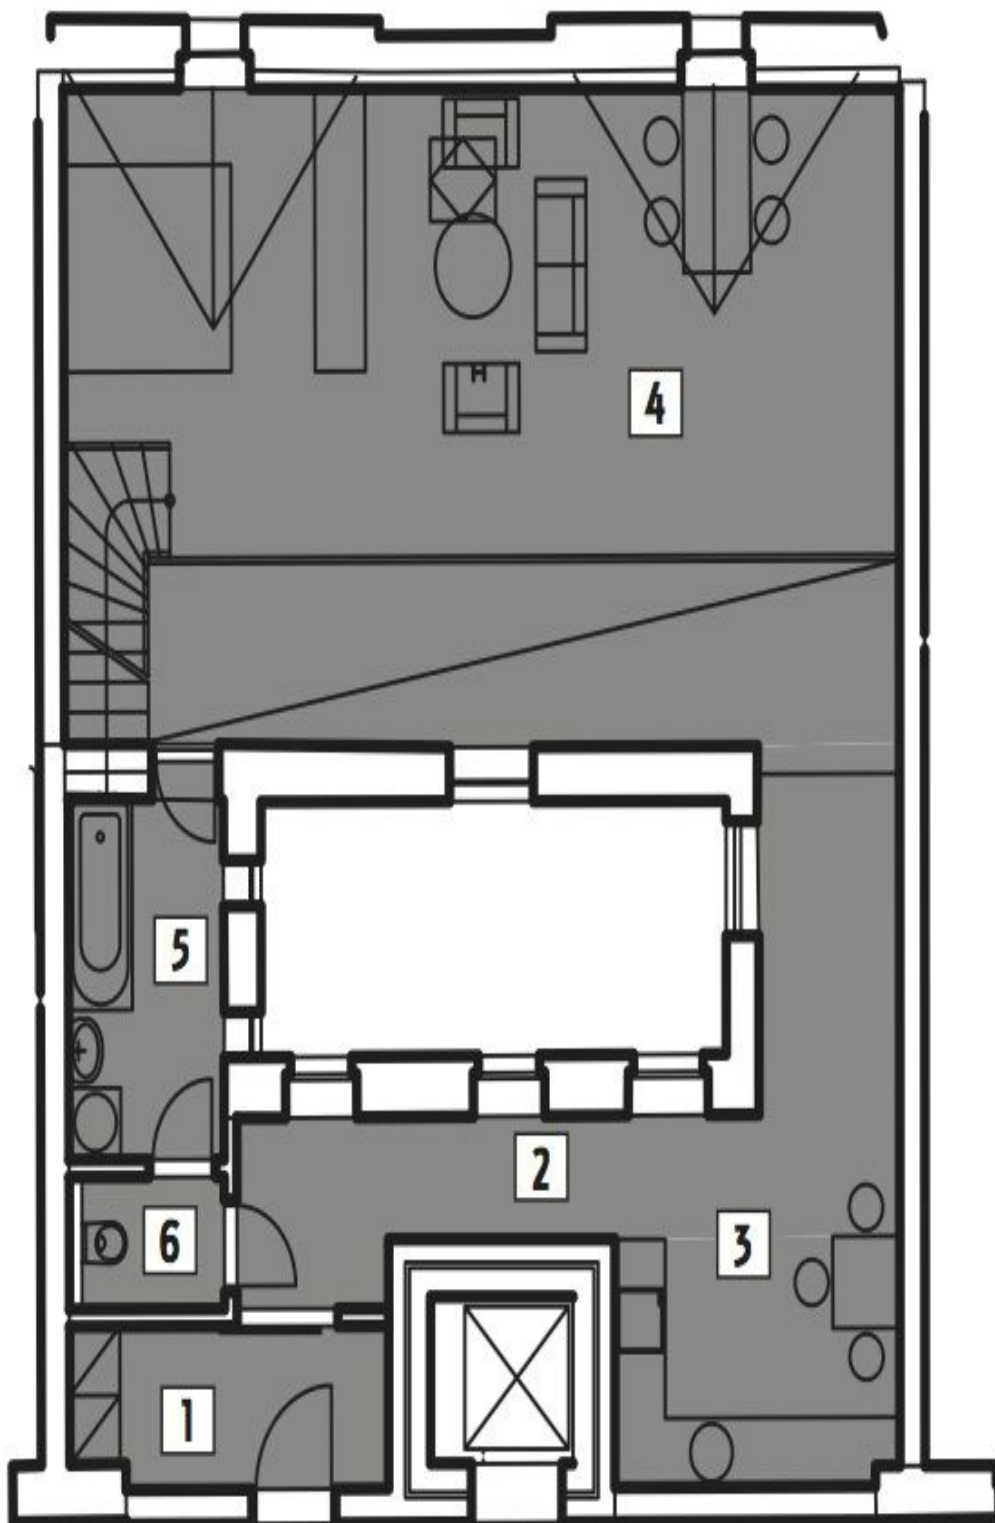

Apartment Studio (1+kk)

108 m², Brno-město, Brno - střed, Biskupská

Sold