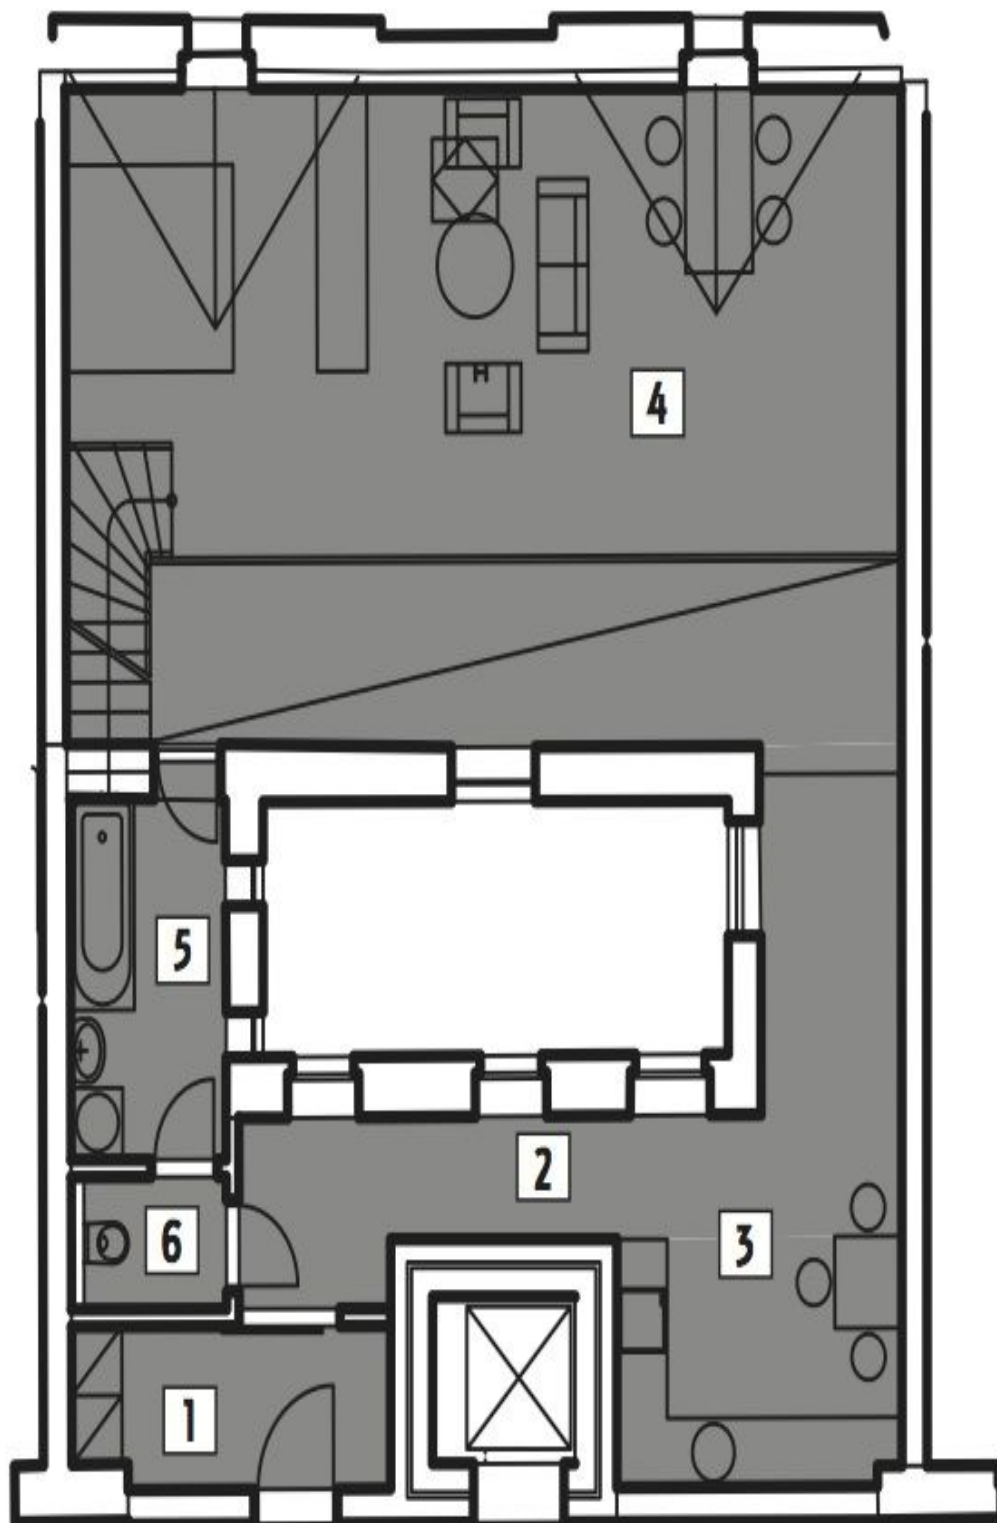

Apartment Studio (1+kk)

108 m², Brno-město, Brno - střed, Biskupská

Sold