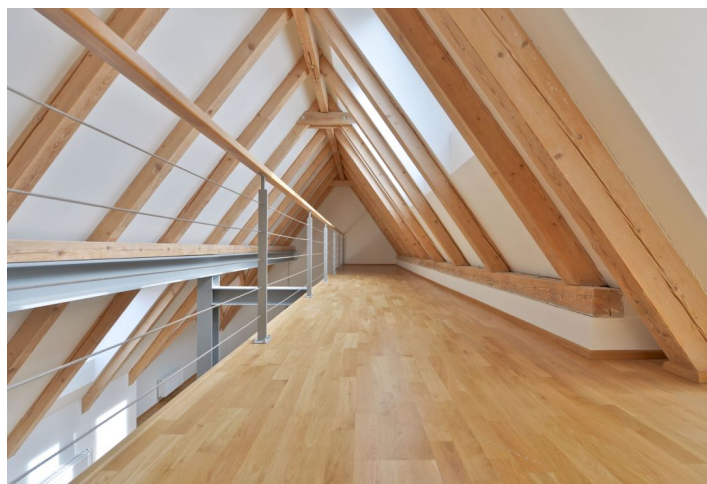

Apartment Studio (1+kk)

Sold

108 m², Brno-město, Brno - střed, Biskupská