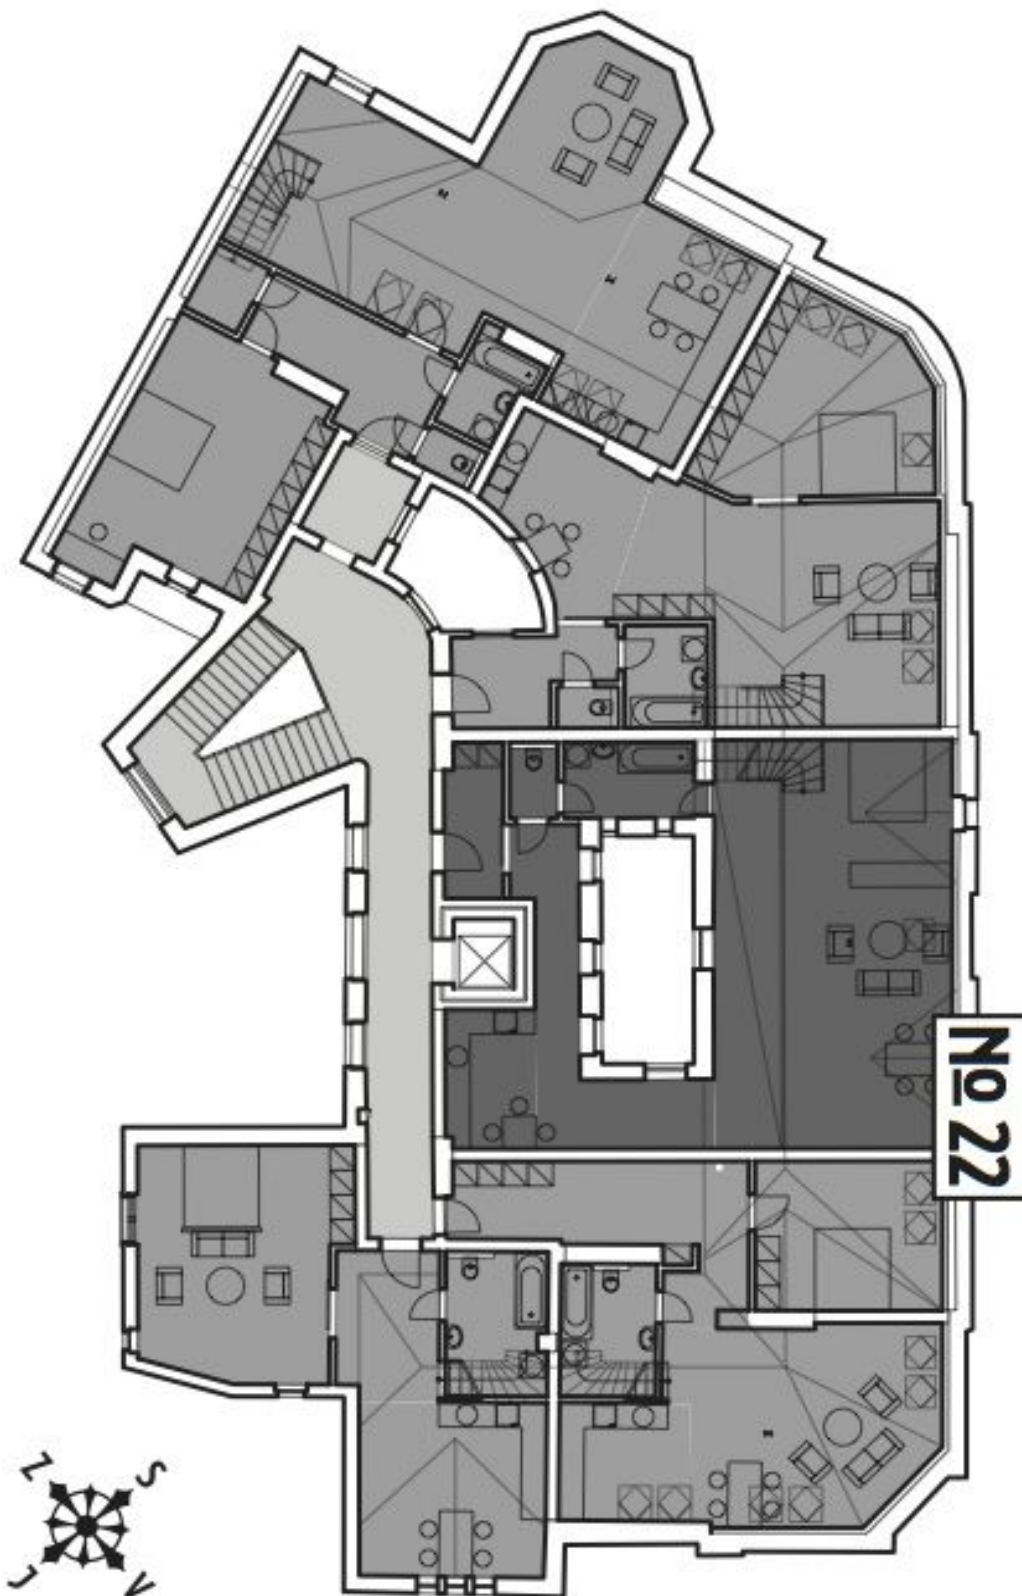

The interior of this studio apartment on the fourth floor offers an open-plan living room with kitchen, dining area and sleeping zone, bathroom with bathtub, separate toilet and hall. The dominant feature of the apartment is **the roof terrace with stunning views of the cathedral.**

* Area of the unit according to the Civil Code. The area consists of the sum total area of the entire unit bounded by perimeter walls.

Apartment Studio (1+kk)

108 m², Brno-město, Brno - střed, Biskupská

Sold

Apartment Studio (1+kk)

108 m², Brno-město, Brno - střed, Biskupská

Sold

Apartment Studio (1+kk)

108 m², Brno-město, Brno - střed, Biskupská

Sold

Apartment Studio (1+kk)

108 m², Brno-město, Brno - střed, Biskupská

Sold