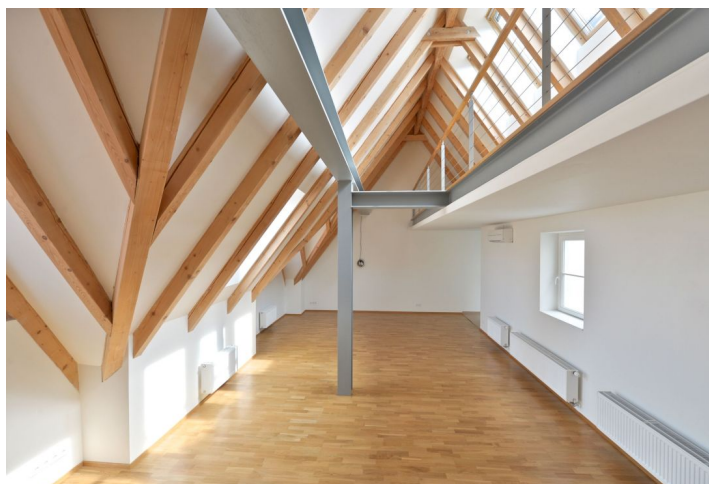

Apartment Studio (1+kk)

Sold

108 m², Brno-město, Brno - střed, Biskupská