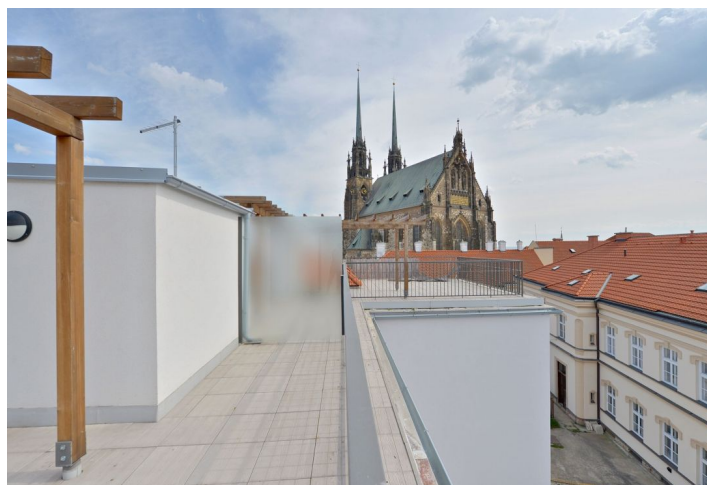

Apartment Studio (1+kk)

Sold

108 m², Brno-město, Brno - střed, Biskupská