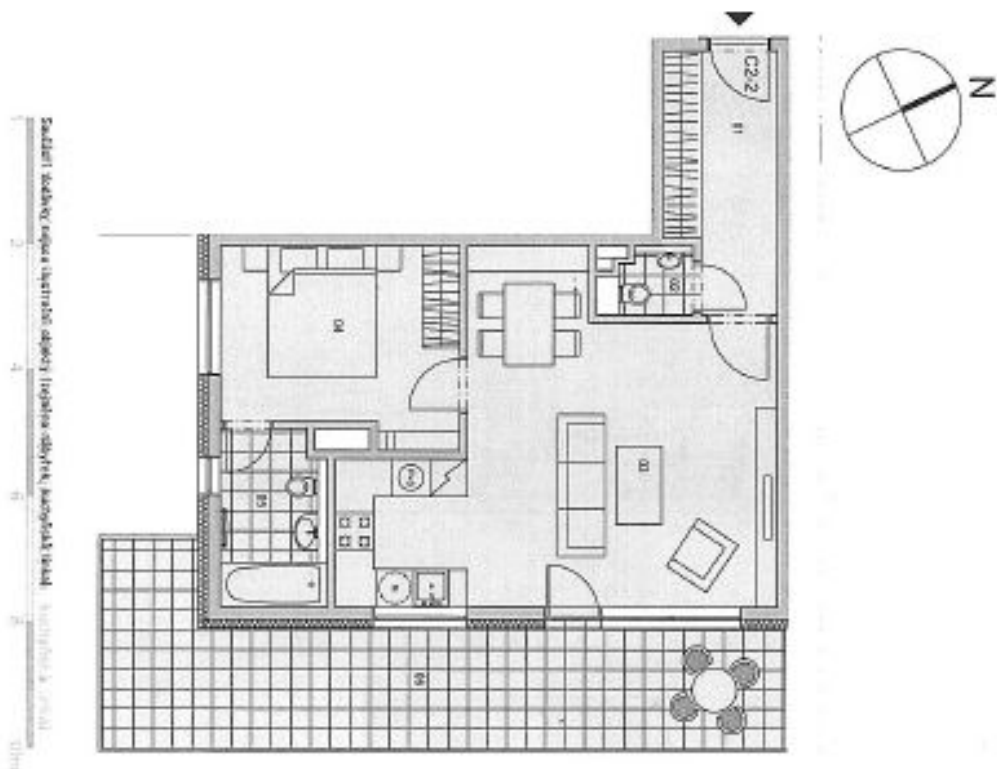

Apartment One-bedroom (2+kk)

56 m², Praha 6, Veleslavín, Pod Dvorem

Rented