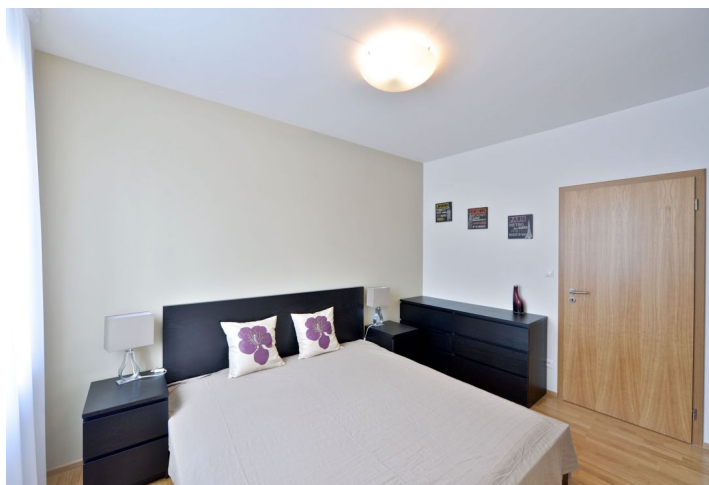

Apartment One-bedroom (2+kk)

Rented

56 m², Praha 6, Veveslavín, Pod Dvorem