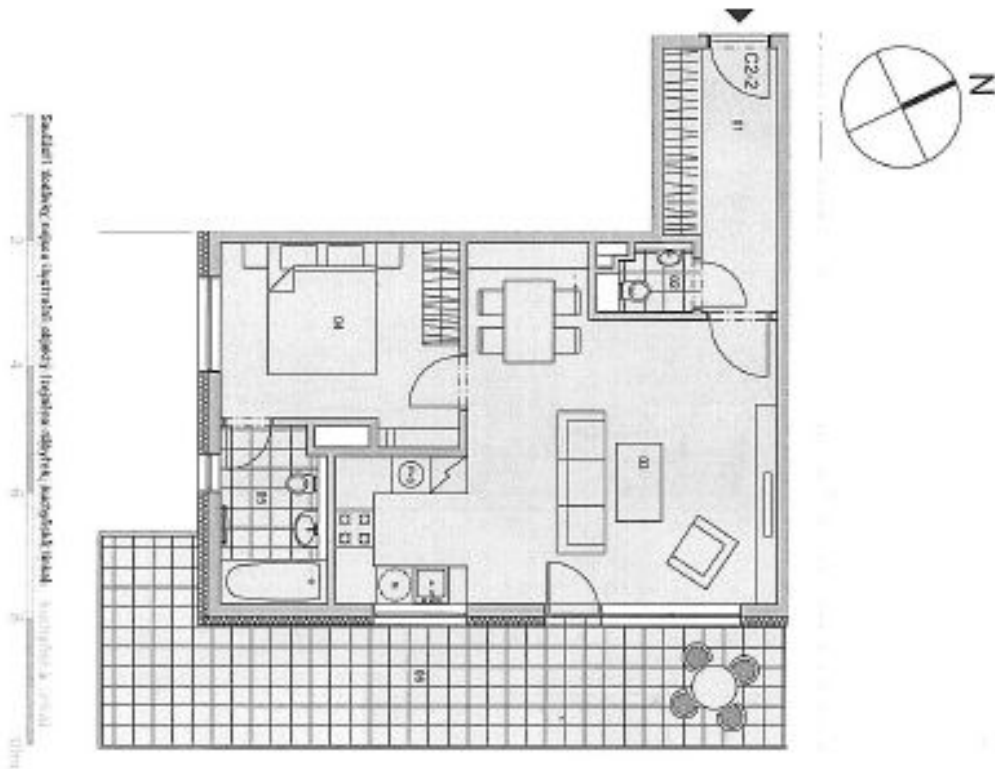

Apartment One-bedroom (2+kk)

56 m², Praha 6, Veleslavín, Pod Dvorem

Rented