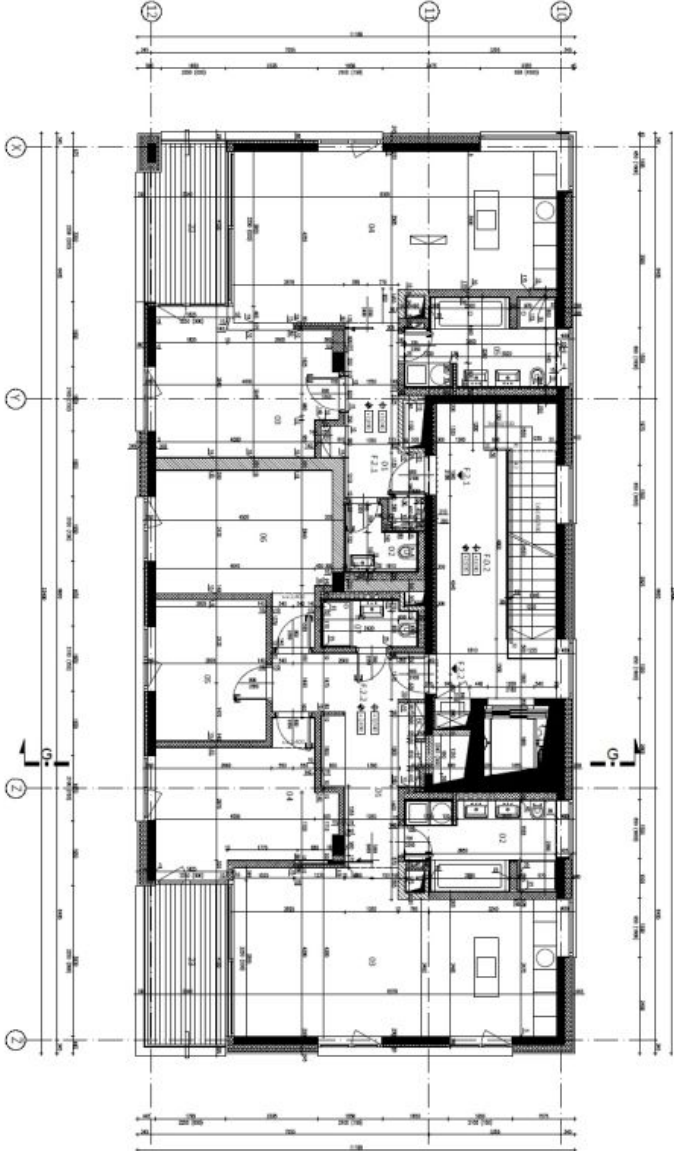

Apartment Three-bedroom (4+kk)

Rented

97 m², Prague 6, Střešovice, U Laboratoře