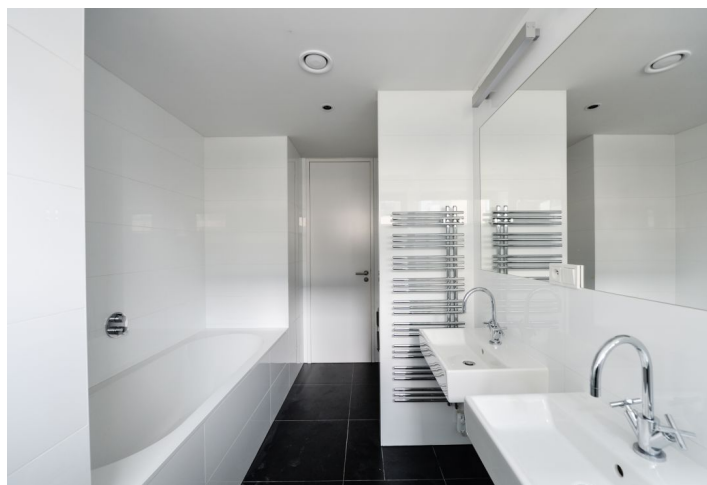

Apartment Three-bedroom (4+kk)

Rented

97 m², Prague 6, Střešovice, U Laboratoře