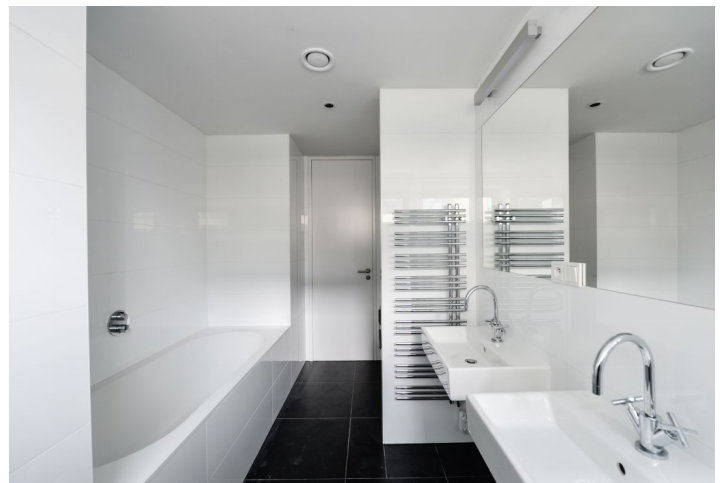

Apartment Three-bedroom (4+kk)

Rented

97 m², Praha 6, Střešovice, U Laboratoře