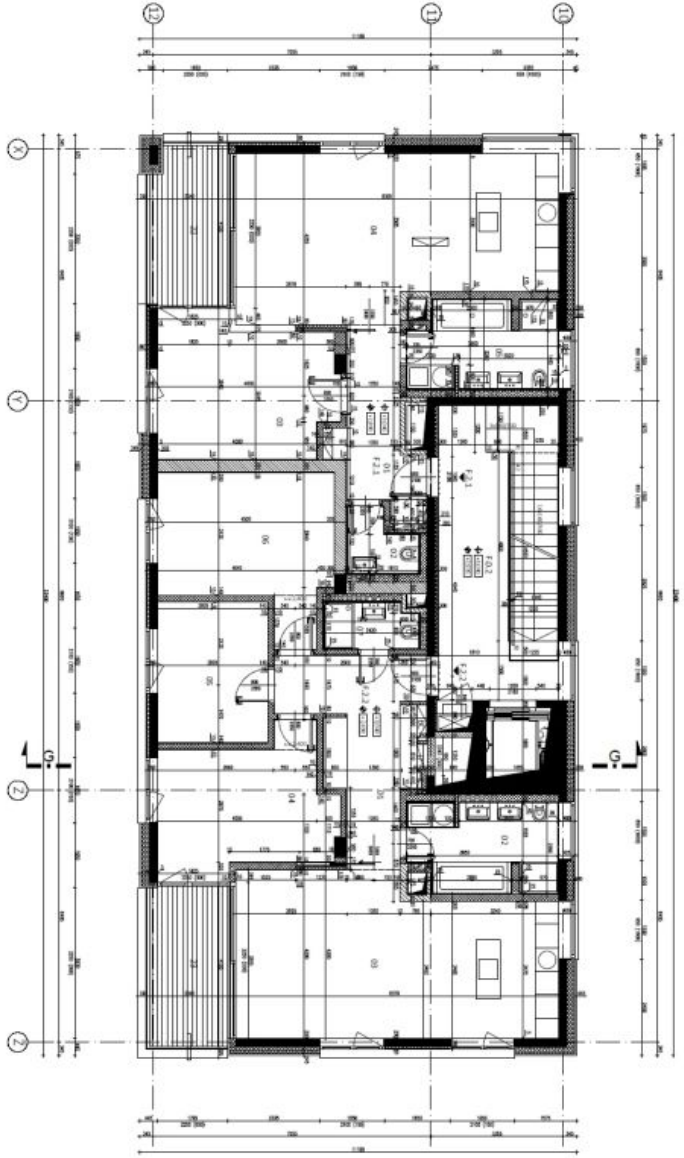

Apartment Three-bedroom (4+kk)

Rented

97 m², Praha 6, Střešovice, U Laboratoře

svoboda&williams ARCHITECTS