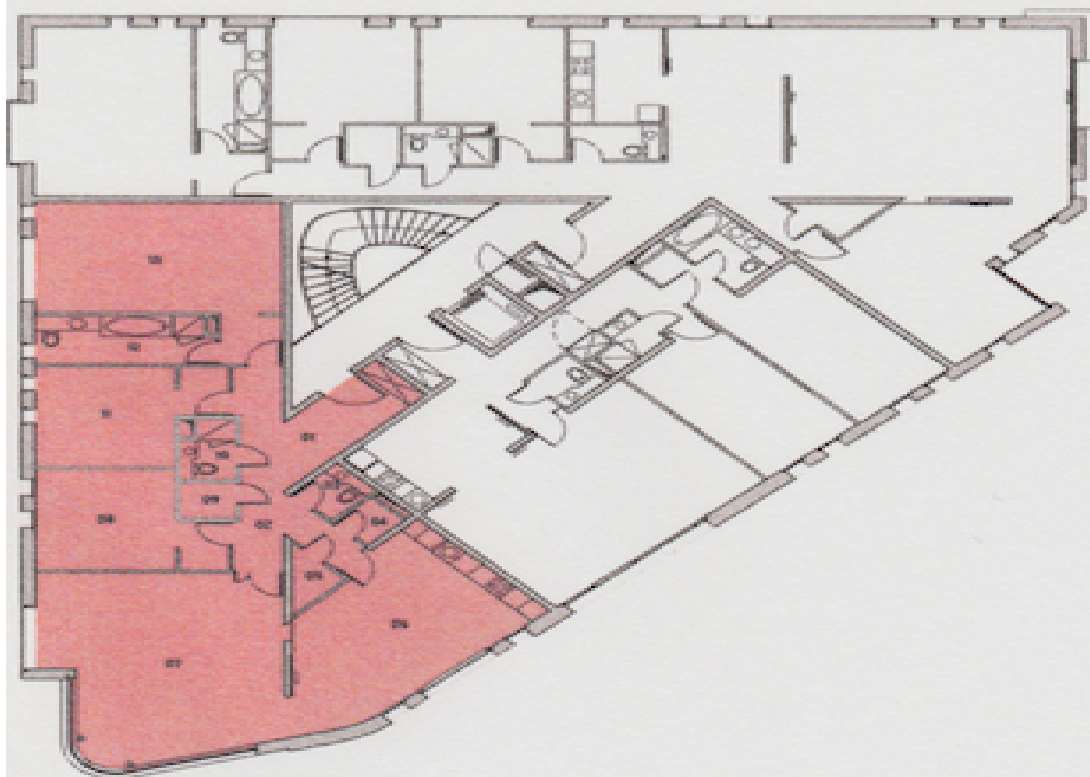

Apartment Three-bedroom (4+1)

171 m², Prague 6, Bubeneč, Pod Kaštany

Sold

second floor | pŭdorys 3. np

Room	Square meter	Floor finish	Wall finish
01 entrance hall Vstupni hala	7.58 m²	wooden floor Dřevěná podlaha	fine plaster with fitted cabinet Vnitřní omítka, vestavná skřín
02 hallway Hala	11.50 m²	wooden floor Dřevěná podlaha	fine plaster Vnitřní omítka
03 toilet WC	2.25 m²	terrazzo Terazzo	glass mosaic tiles skleněná mozaika
04 storage Komora	1.57 m²	ceramic floortiles Keramická dlažba	fine plaster white Vnitřní omítka bílá
05 wardrobe Šatna	1.81 m²	wooden floor Dřevěná podlaha	fine plaster white Vnitřní omítka bílá
06 kitchen/dining room Kuchyn/Jidelna	33.55 m²	wooden floor Dřevěná podlaha	fine plaster with glass mosaic tiles Omítka se skleněnou mozaikou
07 living room Obyvací pokoj	40.06 m²	wooden floor Dřevěná podlaha	fine plaster Vnitřní omítka
08 bedroom Ložnice	15.49 m²	wooden floor Dřevěná podlaha	fine plaster Vnitřní omítka
09 household Spiz,komora	1.95 m²	ceramic floortiles Keramická dlažba	fine plaster white Vnitřní omítka bílá
10 shower Sprcha	2.99 m²	terrazzo Terazzo	glass mosaic tiles skleněná mozaika
11 bedroom Ložnice	15.49 m²	wooden floor Dřevěná podlaha	fine plaster Vnitřní omítka
12 bathroom Koupelna	8.04 m²	terrazzo Terazzo	glass mosaic tiles skleněná mozaika
13 master bedroom Ložnice	29.41 m²	wooden floor Dřevěná podlaha	fine plaster white Vnitřní omítka bílá