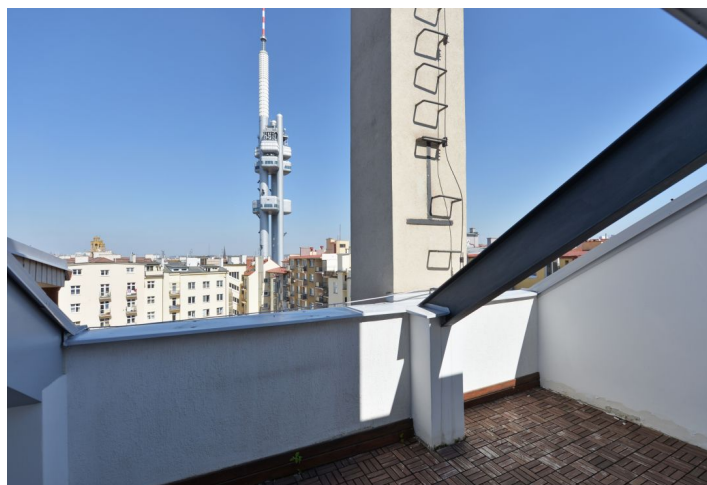

Apartment Three-bedroom (4+kk)

Rented

140 m², Prague 3, Vinohrady, náměstí Jiřího z Poděbrad