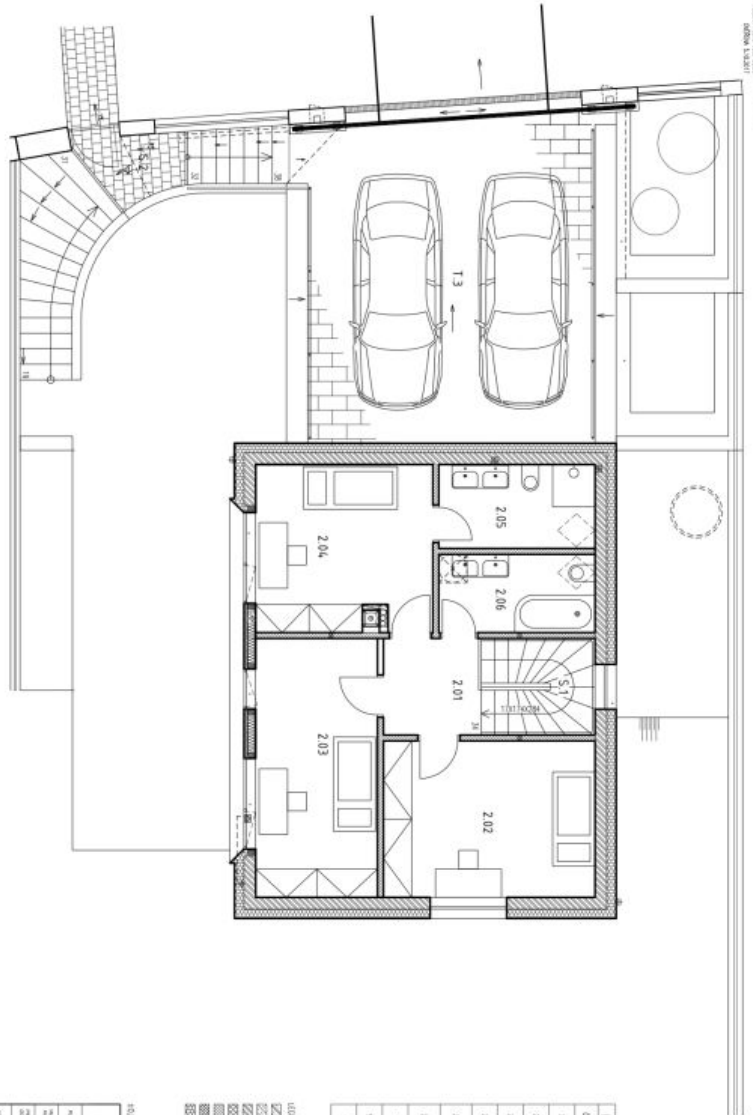

House Four-bedroom (5+kk)

281 m², Prague 6, Dejvice, Pokojná

Ask for price

161008-011231 n.a.r., výhledový sřítiv fig. 1
NOVOSTAVBA DVOU RODINNÝCH DOMŮ V DVOJCE BĀNKĚ
SO 01: PŮDORIS 2.NP
06 06