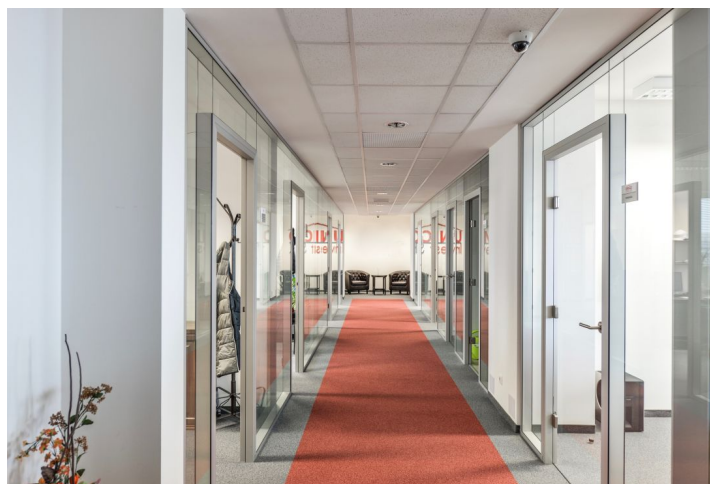

Office space

€ 9.00 / m² | CZK 225 / m²

Bratislava II, Ružinov, Pestovateľská