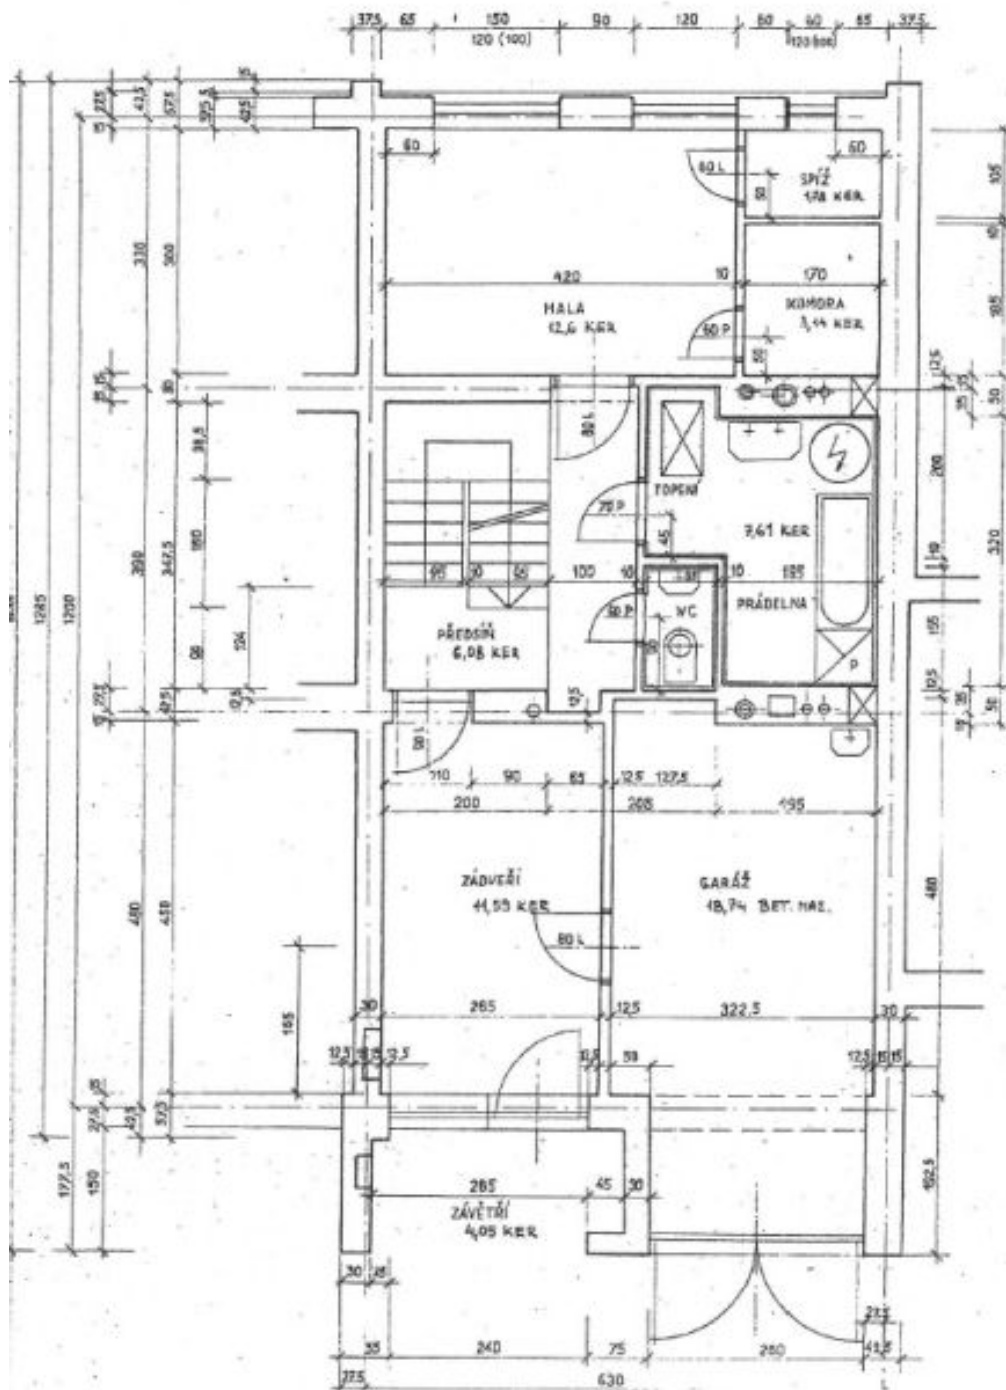

The ground floor consists of 1 room with access to another room, which is currently used as a storage space, a hallway with an entrance to the **garage**, and a utility room. On the 1st floor, there is a living room with a **balcony**, a hallway, a kitchen with a pantry and dining room connected to the **terrace and garden**, a bathroom, and a toilet. On the 2nd floor, there is a **master bedroom** with **views of the garden**, 2 more bedrooms, and a bathroom.

Useable area 243 m² - interior 216 m², terrace 15 m², balcony 12 m², built-up area 154 m², garden 287 m², land 441 m².

In addition to regular property viewings, we also offer real time video viewings via WhatsApp, FaceTime, Messenger, Skype, and other apps.

House Five-bedroom (6+1)

243 m², Praha 6, Dejvice

Sold

PŘÍZEMÍ

House Five-bedroom (6+1)

243 m², Praha 6, Dejvice

Sold

House Five-bedroom (6+1)