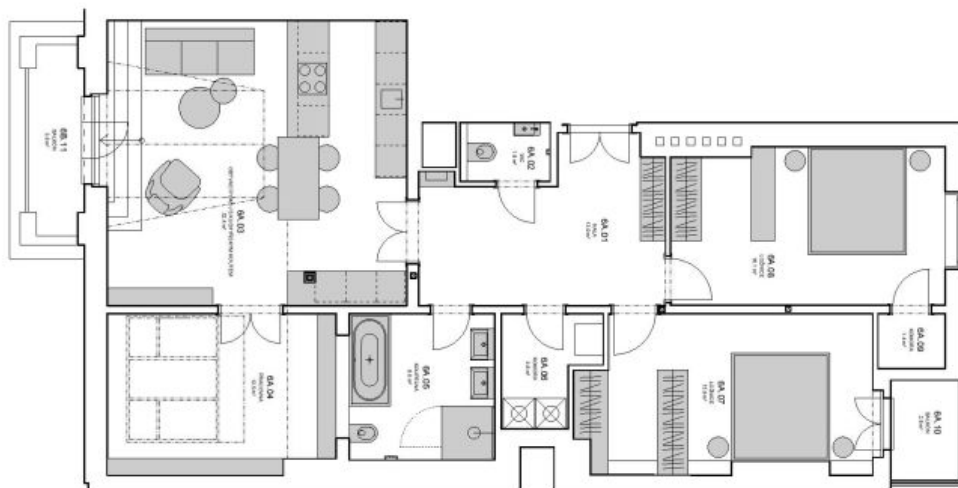

Apartment Three-bedroom (4+kk)

110 m², Prague 3, Vinohrady, Slavikova

Sold

VYHLED
BA_DISPONCE
CISLO VYHLEDU
1