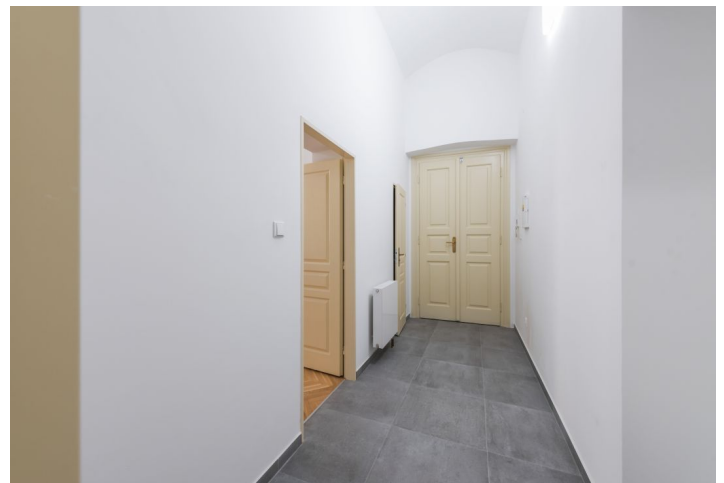

Rental apartment just steps from the Vltava riverbank, the Žofín Palace and the National Theatre. This is a fully newly renovated studio apartment with a terrace on the ground floor of a completely newly refurbished traditional residential building with preserved original details and a new lift. Well located in a quiet street in the historic center of Prague, just a minute walk from trams, a few min. from Karlovo náměstí metro station, with full amenities in the immediate neighborhood.

The airy interior features a living room / bedroom with a fitted open plan kitchen and two French windows leading to the terrace in the courtyard of the building. There is a bathroom including a bathtub, a separate toilet, a pantry, and an entrance hall.

Solid wood parquet floors, large format tiles, high vaulted ceilings, gas boiler, washing machine, dishwasher. The apartment can be equipped with furniture at a higher rent. Service charges and utilities are billed separately.