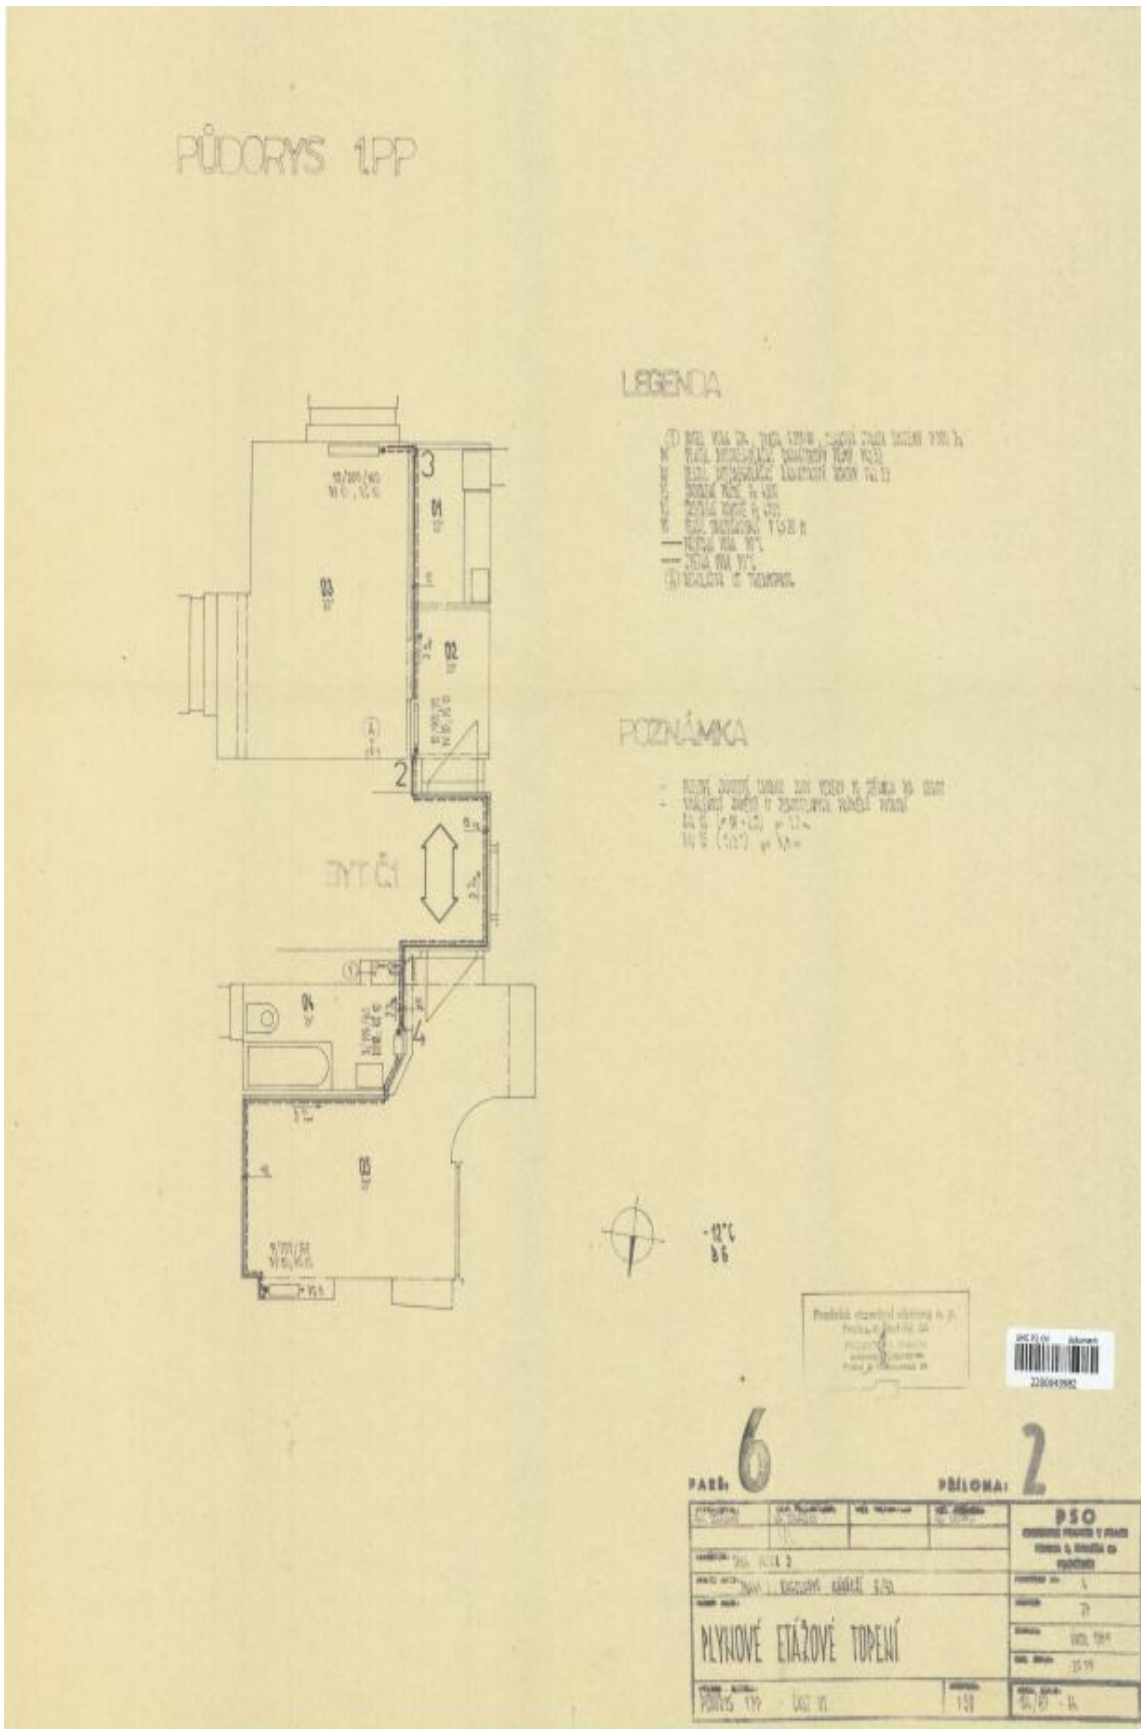

House Nine-bedroom (10+kk)

1 013 m², Prague 2, Nové Město, Rašínovo nábřeží

Ask for price