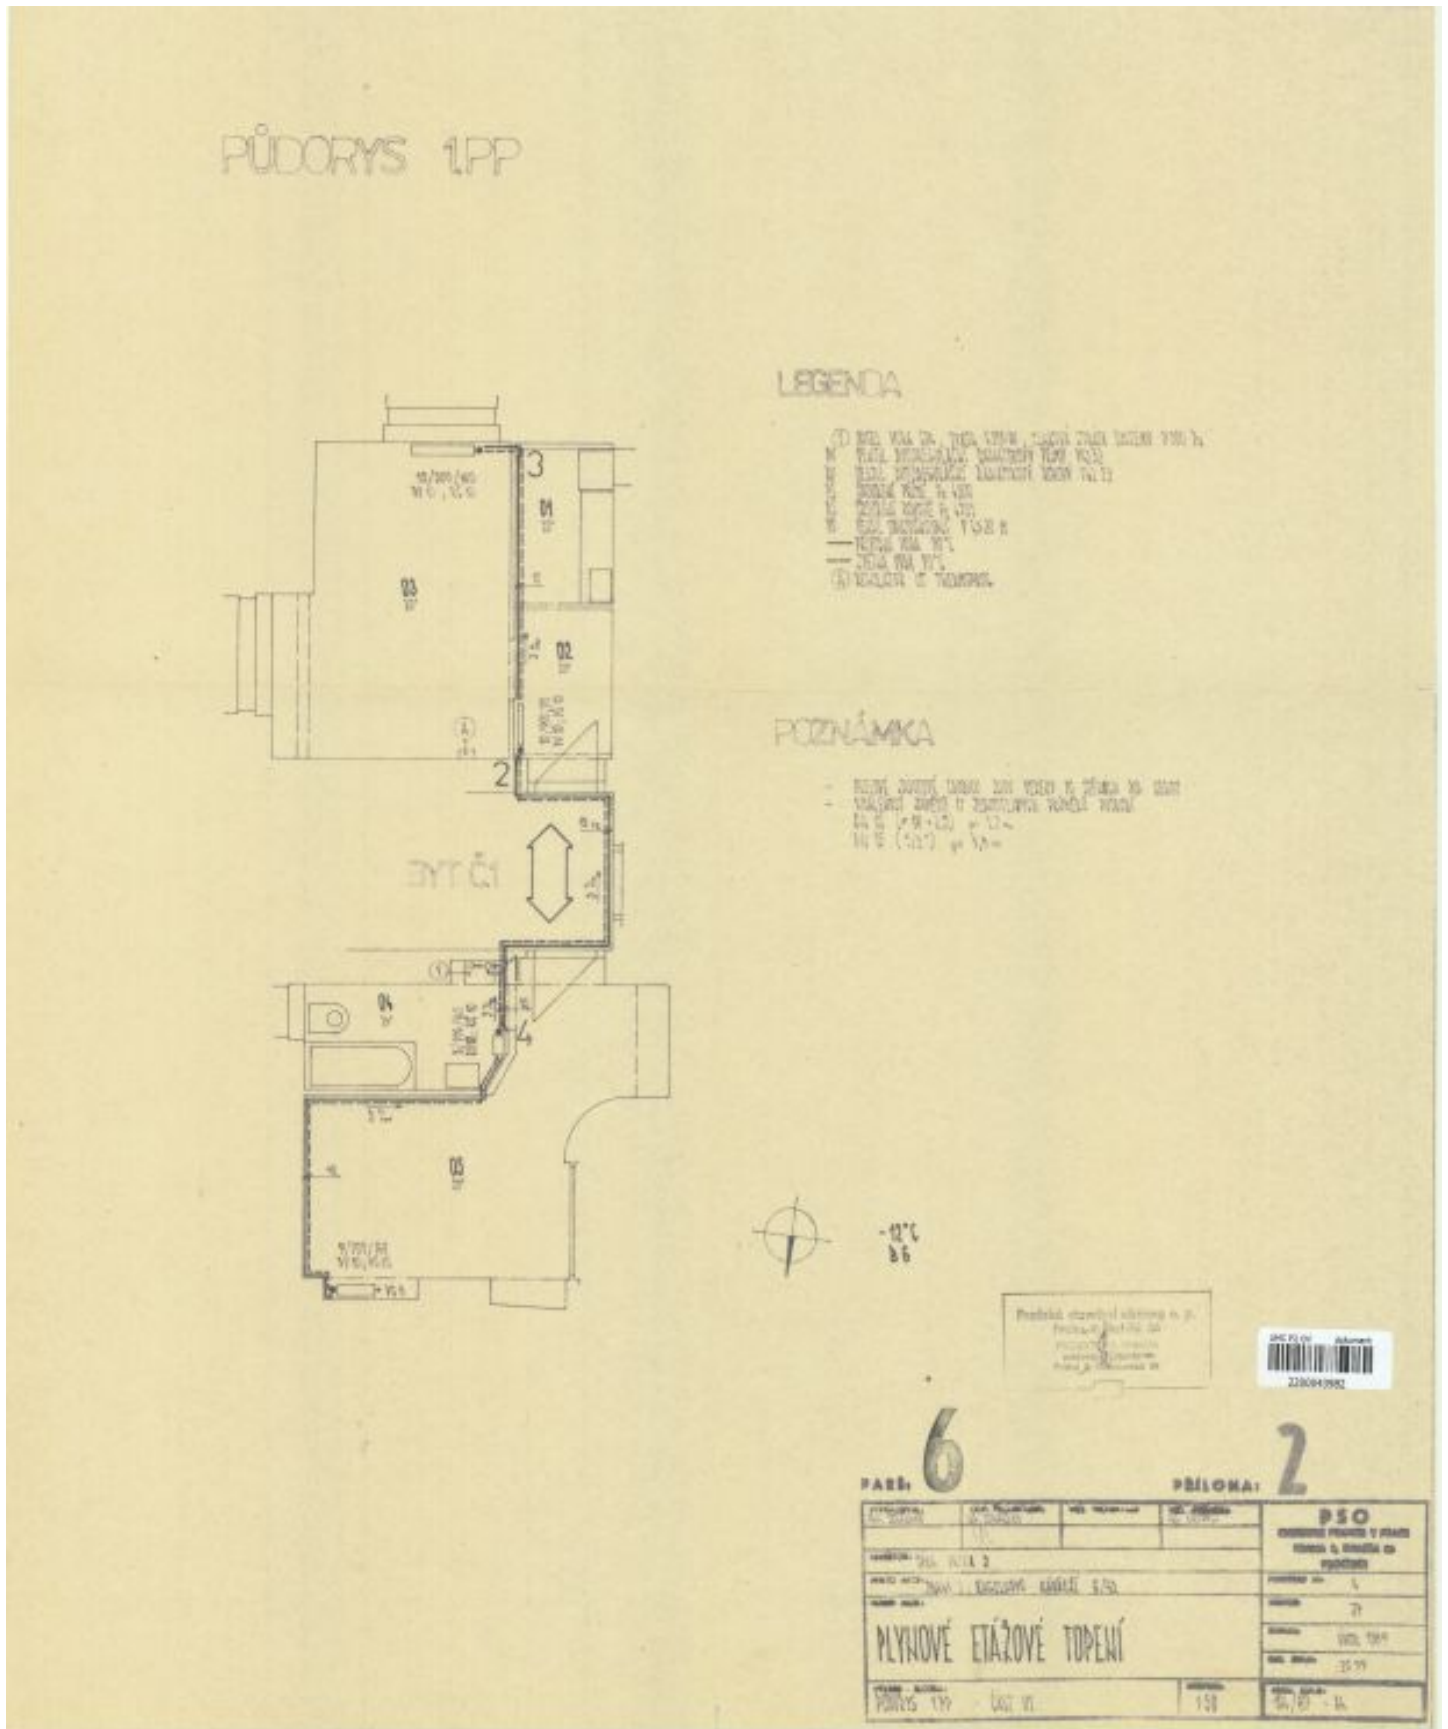

House Nine-bedroom (10+kk)

Ask for price

1 013 m², Prague 2, Nové Město, Rašínovo nábřeží