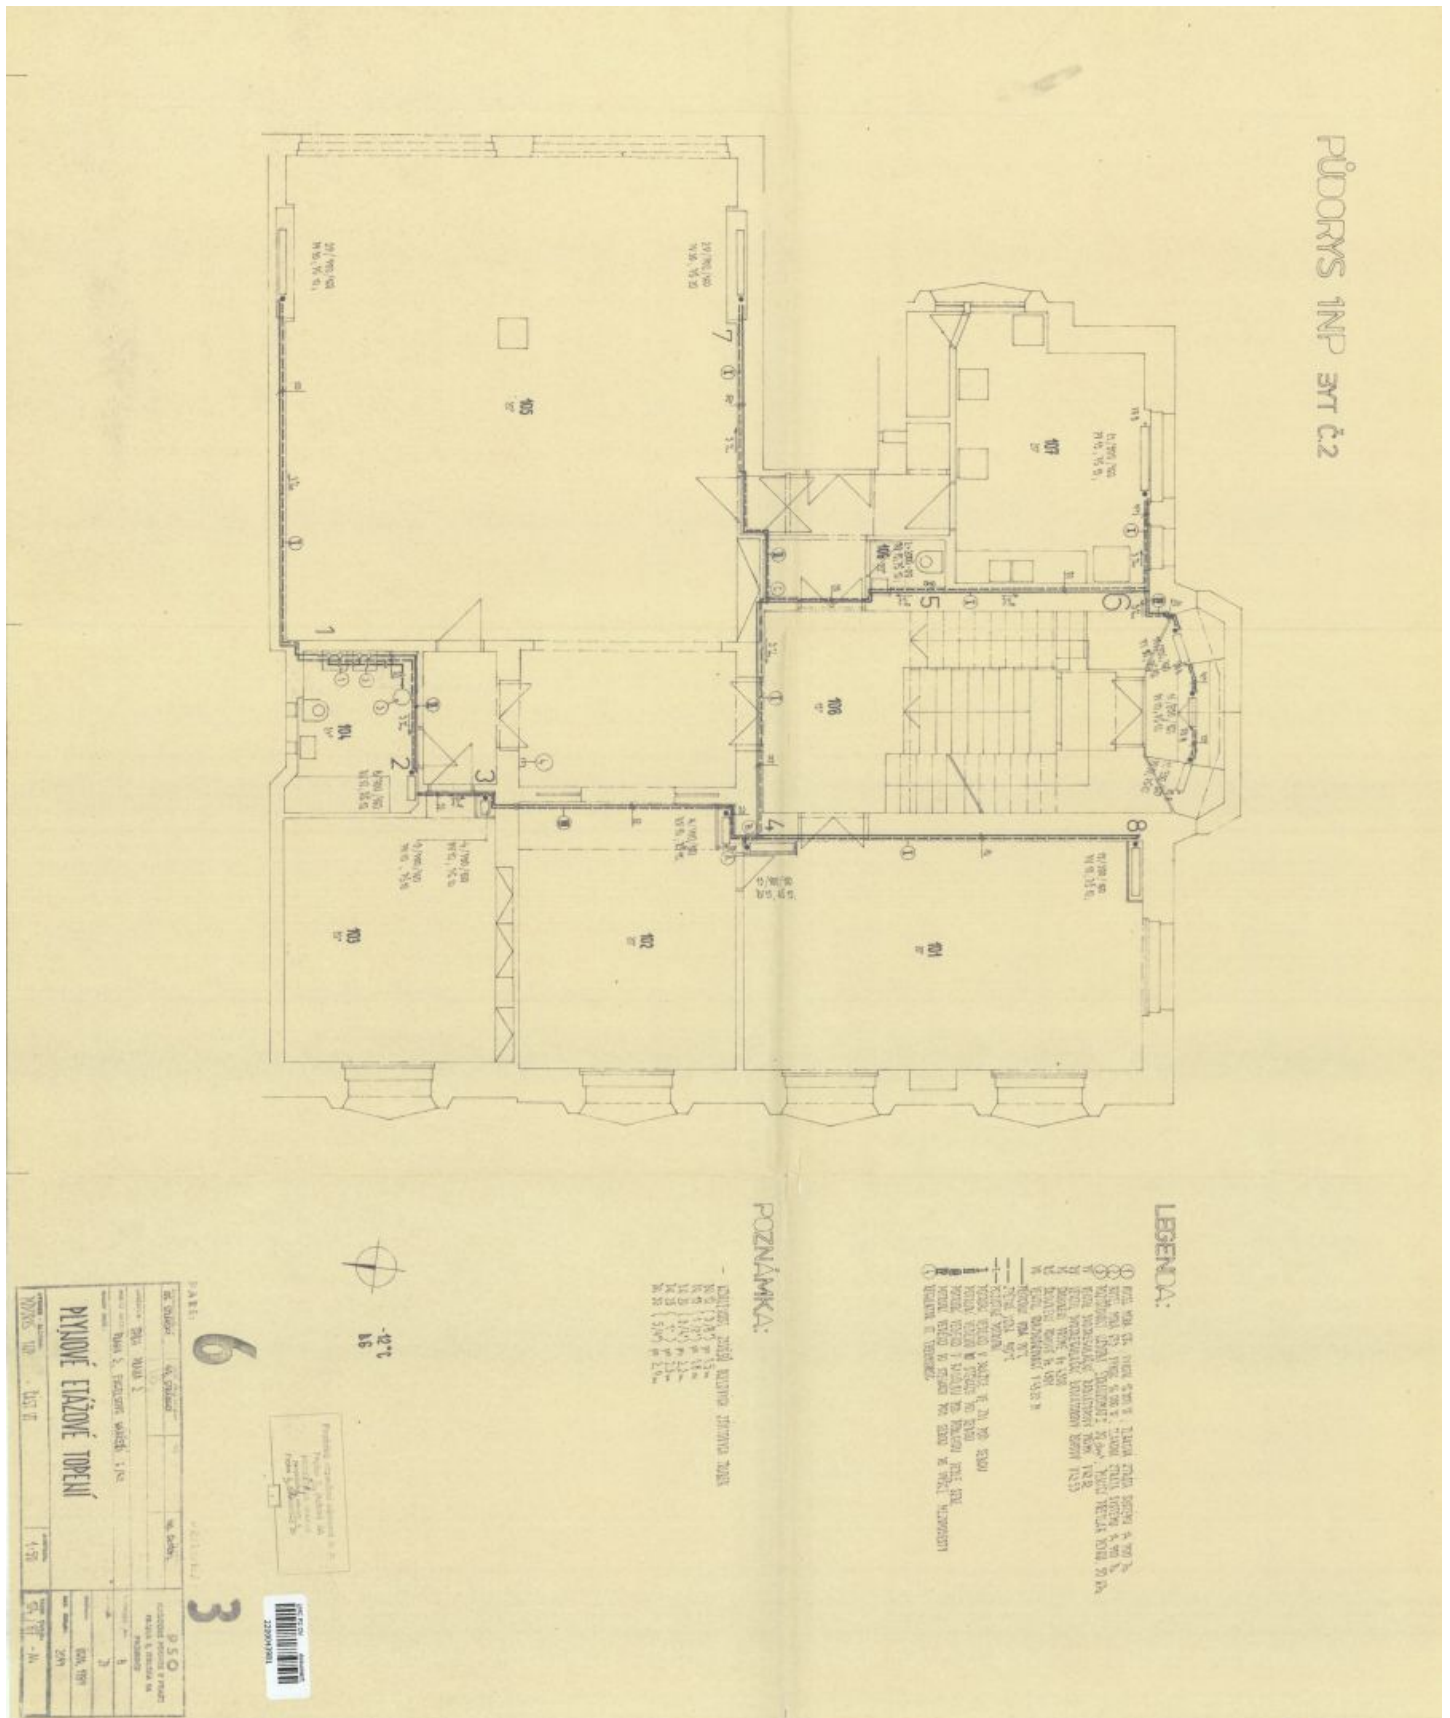

The current layout consists of 1 underground floor, 2 upper floors, and an attic with offices with kitchens, toilets, and utility facilities. There are storage rooms on the 2nd underground floor. There is a brick garden house on the plot.

The architect of the building is **Josef Chochol** in cooperation with **Antonín Belada**. The house is part of a group of **Cubist houses** that are some of the most important early works of Czech modern architecture. It was completely reconstructed and rebuilt in 1995, giving the interior an original appearance. Parquet floors, doors, wall lining, textile wallpaper, radiator covers, all wardrobes (including built-in), lighting fixtures, sanitary ware, etc. have been restored or preserved. Parking is available in the garage and in front of the building.

Total area 1,013 m², built-up area 427 m², garden 247 m², plot 674 m².

In addition to regular property viewings, we also offer **real time video viewings** via WhatsApp, FaceTime, Messenger, Skype, and other apps.

House Nine-bedroom (10+kk)

Ask for price

1 013 m², Prague 2, Nové Město, Rašínovo nábřeží

House Nine-bedroom (10+kk)

Ask for price

1 013 m², Prague 2, Nové Město, Rašínovo nábřeží

House Nine-bedroom (10+kk)