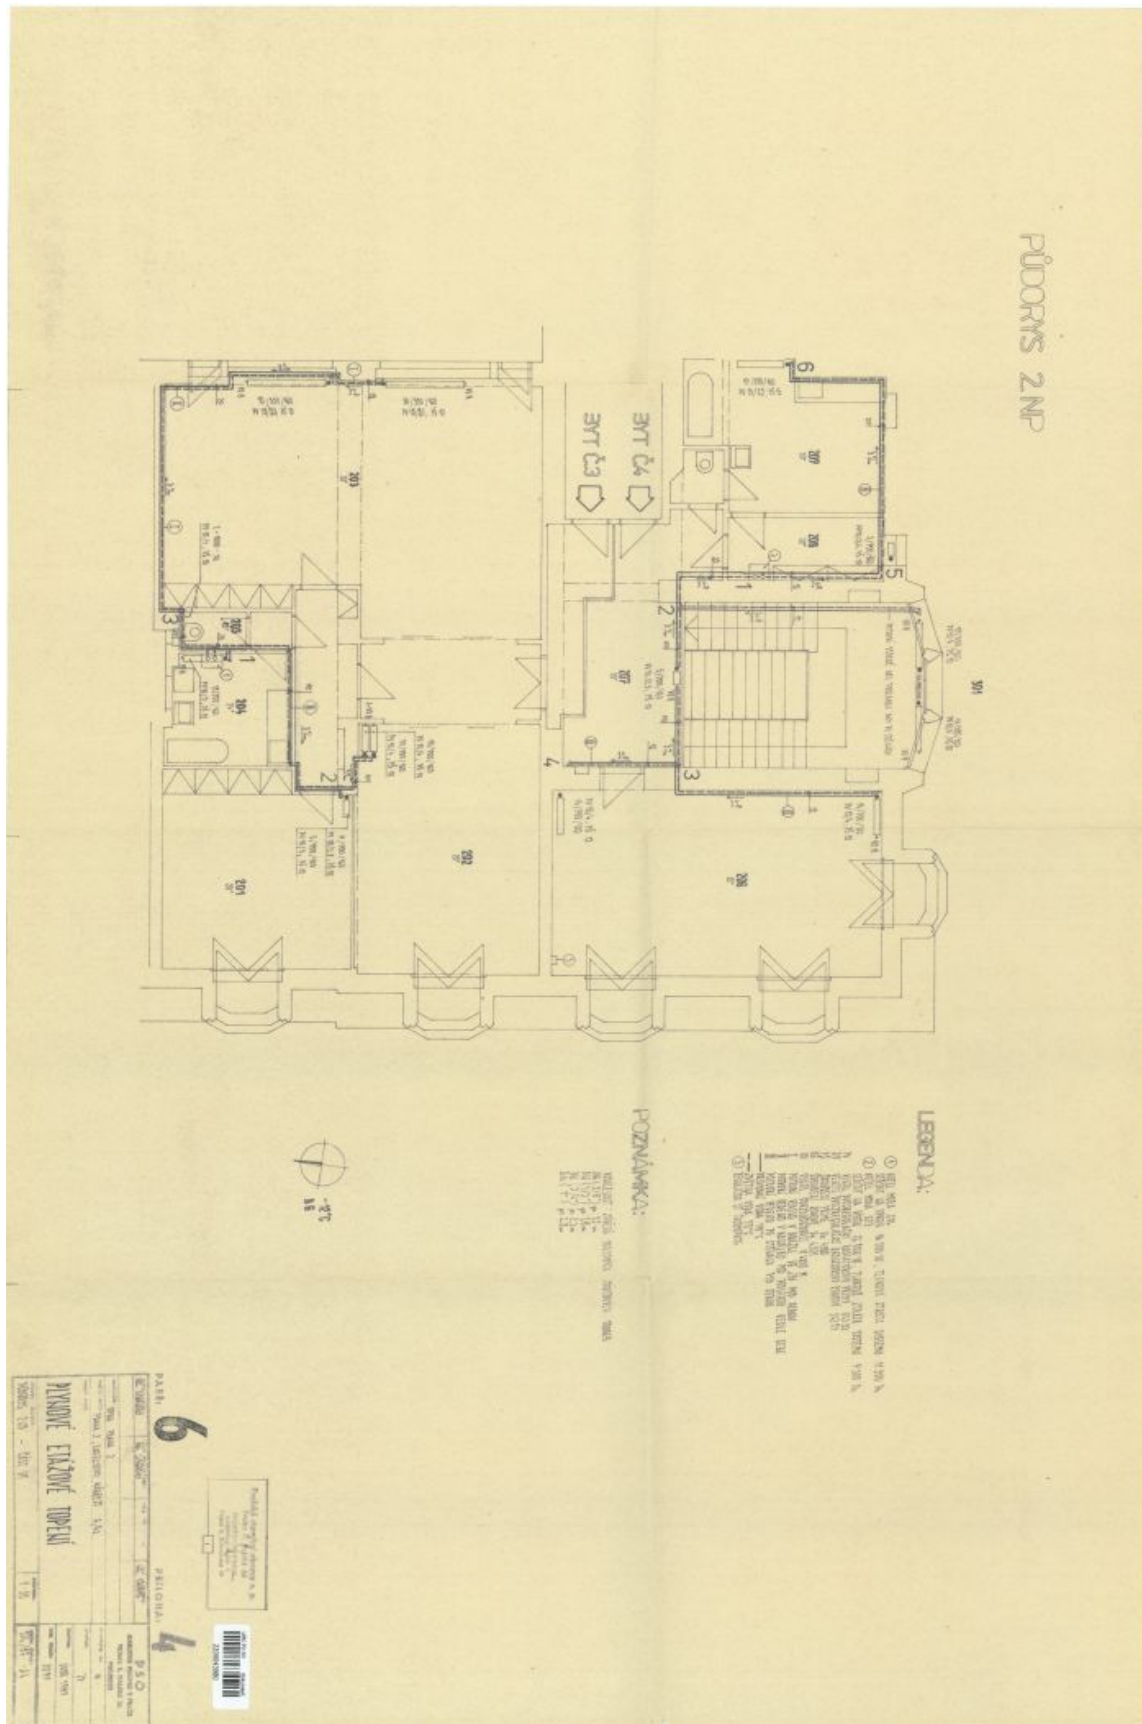

The current layout consists of 1 underground floor, 2 upper floors, and an attic with offices with kitchens, toilets, and utility facilities. There are storage rooms on the 2nd underground floor. There is a brick garden house on the plot.

The architect of the building is **Josef Chochol** in cooperation with **Antonín Belada**. The house is part of a group of **Cubist houses** that are some of the most important early works of Czech modern architecture. It was completely reconstructed and rebuilt in 1995, giving the interior an original appearance. Parquet floors, doors, wall lining, textile wallpaper, radiator covers, all wardrobes (including built-in), lighting fixtures, sanitary ware, etc. have been restored or preserved. Parking is available in the garage and in front of the building.

Total area 1,013 m², built-up area 427 m², garden 247 m², plot 674 m².

In addition to regular property viewings, we also offer **real time video viewings** via WhatsApp, FaceTime, Messenger, Skype, and other apps.

House Nine-bedroom (10+kk)

1 013 m², Prague 2, Nové Město, Rašínovo nábřeží

Ask for price

House Nine-bedroom (10+kk)

Ask for price

1 013 m², Prague 2, Nové Město, Rašínovo nábřeží

House Nine-bedroom (10+kk)