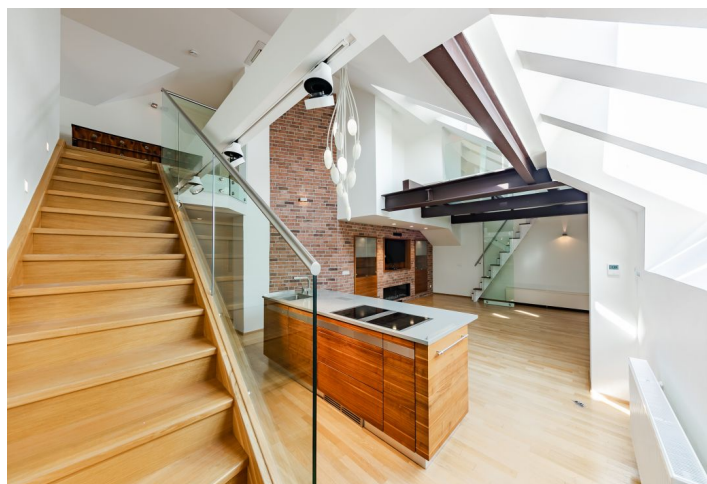

Apartment Six-bedroom (7+kk)

Rented

243 m², Prague 5, Smíchov, V Lesíčku