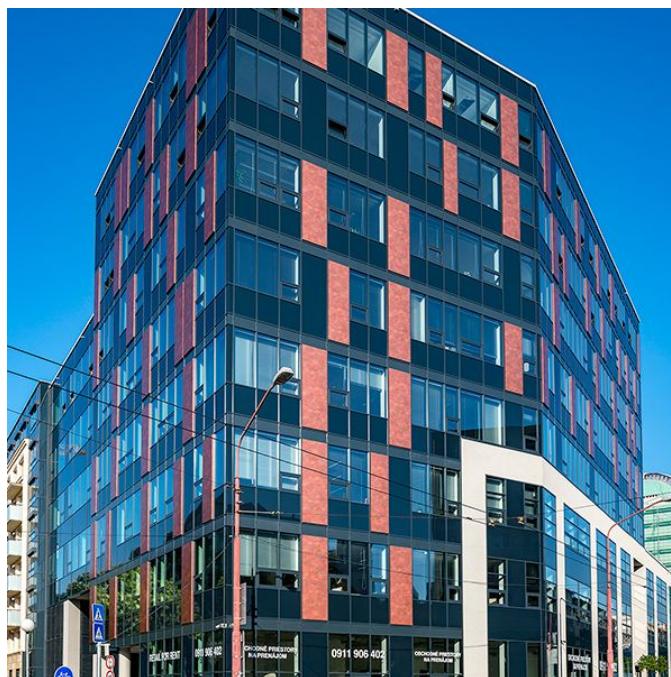

**Retail space**

€ 20.00 - 24.00 / m<sup>2</sup> | CZK 500 - 600 / m<sup>2</sup>

Bratislava I, Staré Mesto, Legionárska

Retail space with shop windows for lease in a modern polyfunctional complex with a convenient location, excellent visibility, and shop windows facing the busy intersection of Legionárska-Karadžičova-Krížna streets. The complex complies with international standards and offers a high standard in all respects, thanks to which it received LEED GOLD certification.

The retail premises situated on the ground floor with a wheelchair accessible entrance offer flexible space layouts according to the tenant's requirements. The attractive location in Old Town on the border of the New Town district offers a wide range of services on site or in the vicinity, as well as civic amenities at your fingertips (shops, cafes, restaurants, public institutions, banks, hotel, medical facilities). A quiet courtyard is part of the complex.

**Location:**

The retail premises are located near the major transport routes of the capital city, close to the popular CENTRAL shopping center. Excellent transport accessibility (public transport, car) and parking spaces available in the underground garage of the neighboring residential building.