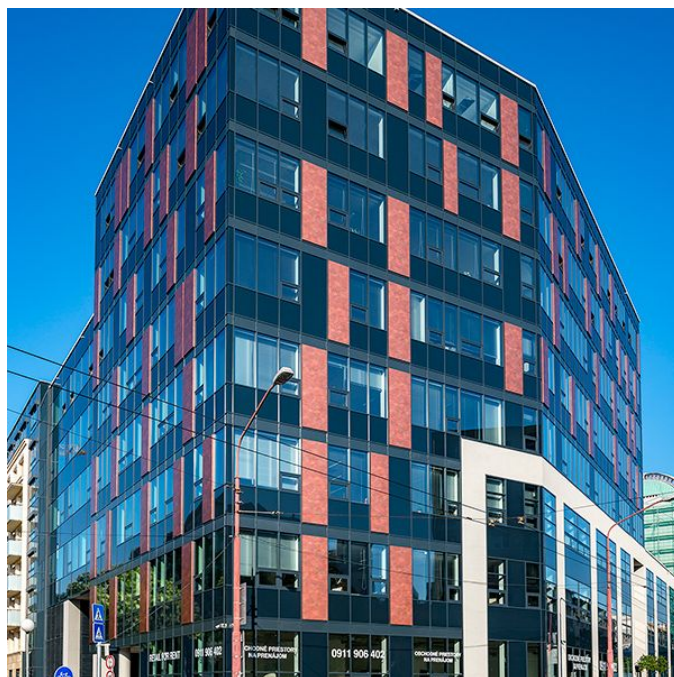

Retail space

€ 20.00 - 24.00 / m² | CZK 504 - 605 / m²

Bratislava I, Staré Mesto, Legionárska