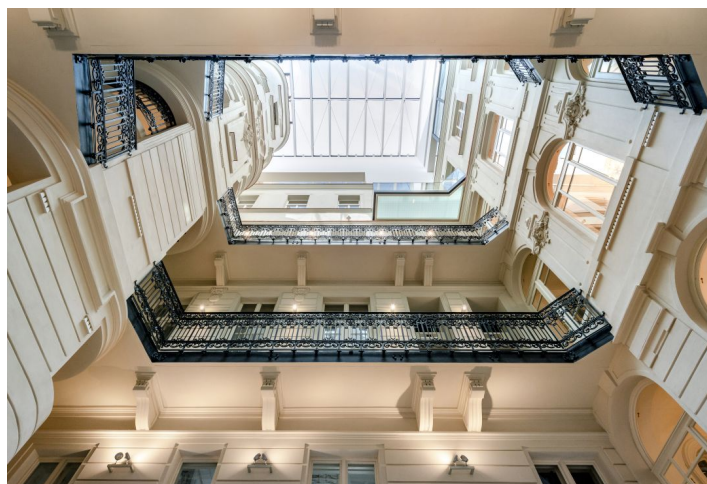

Office space

Bratislava I, Staré Mesto, Gorkého

Ask for price

Office space

Bratislava I, Staré Mesto, Gorkého

[Ask for price](#)

Available area	400 m ²
Cellar	-
Parking	-
PENB	B
Reference number	35554

A unique combination of history and the modern era. This exclusive and architecturally exceptional office space for lease meets the highest standards and are fully equipped with the latest technology. Located at a prestigious address in the heart of the capital city in a completely renovated historical building from the early 20th century with an elegant reception, two elevators, and an exterior and interior CCTV security system.

The attractive premises with an entrance from the central social hall with a glazed roof are situated in the middle of the city in a tourist zone just a few steps away from the streets and corners of Old Town with the best restaurants, cafes, and bars in the historical part of Bratislava close at hand. Excellent transport accessibility by car or public transport, right next to several tram stops.

Features and Services:

- Elegant reception
- Clear office height of 4,500 - 3,400
- Suspended floor
- Office wall dividers - solid brick (stationary wall), SDK variable dividers
- Electronic secure access and entrance control system
- CCTV security camera system
- Peripheral intrusion protection
- Voice alarm systems and electronic fire alarm systems
- 2 personal elevators controlled by a DUPLEX system (option to block floors from inside the elevators)
- Openable windows
- Motorized exterior blinds
- Emergency lighting
- Integrated heating and cooling system connected to a central intelligent system
- Forced ventilation of the common areas and part of the client areas
- Intelligent electrical wiring
- Fiber optic cabling
- LED energy efficient lighting