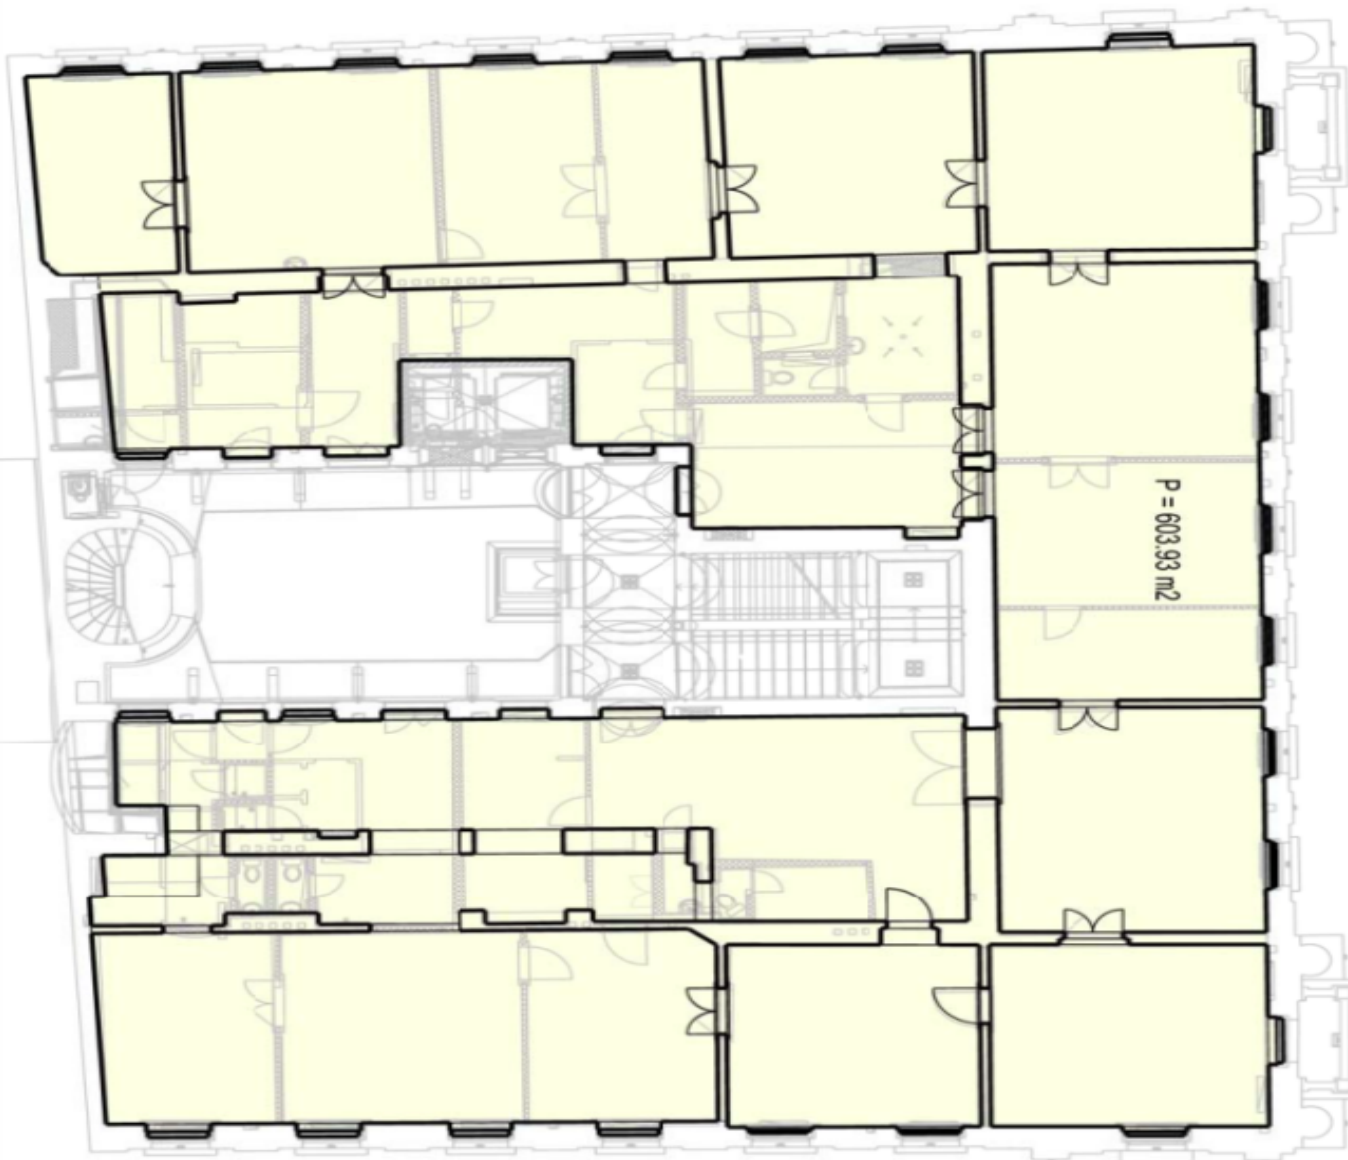

Plocha "Occupant areas"

Celková zameraná plocha

PLOCHY JEDNOTLIVÝ