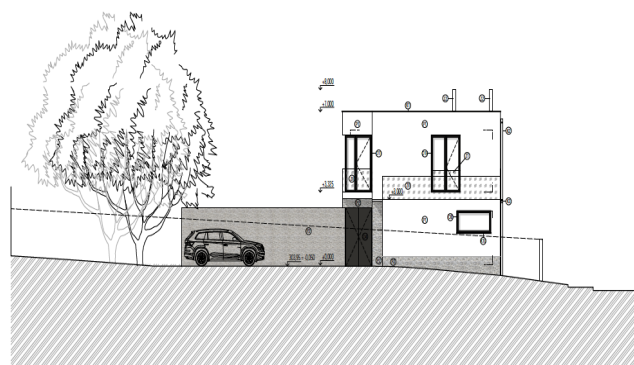

Land

944 m², Praha-západ, Průhonice, Tovární

Sold