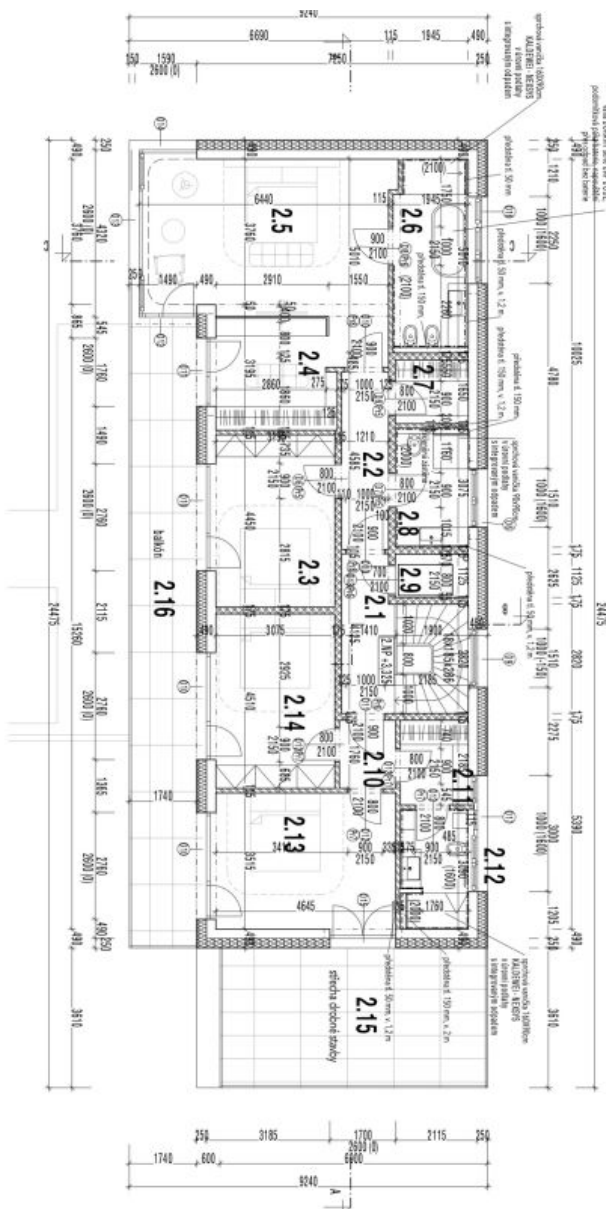

LEGENDA MÍSTNOSTI

ozn. místnosti	dlečba	podlahba	stěny	strop
2.1 chodba	11,31 m² vinyl	sokl 5 cm modř. šála	vápená omítka	SOX
2.2 kuchyně	5,85 m² vinyl	sokl 5 cm modř. šála	vápená omítka / keramický obklad	SOX
2.3 pokoj	13,8 m² vinyl	sokl 5 cm modř. šála	vápená omítka	SOX
2.4 šatna	8,54 m² vinyl	sokl 5 cm modř. šála	vápená omítka	SOX
2.5 ložnice	28,65 m² vinyl	sokl 5 cm modř. šála	vápená omítka	SOX
2.6 koupelna + WC	10 m² keramická dlažba	keramická dlažba	keramický obklad	SOX
2.7 šatna	3,1 m² vinyl	sokl 5 cm modř. šála	vápená omítka	SOX
2.8 koupelna + WC	3,8 m² keramická dlažba	keramická dlažba	keramický obklad	SOX
2.9 vchod	2,09 m² -	-	-	-

2.10 chodba	2,45 m² vinyl	sokl 5 cm modř. šála	vápená omítka	SOX
2.11 šatna	3,8 m² vinyl	sokl 5 cm modř. šála	vápená omítka	SOX
2.12 koupelna + WC	5,5 m² keramická dlažba	keramická dlažba	vápená omítka	SOX
2.13 pokoj	16,54 m² vinyl	sokl 5 cm modř. šála	vápená omítka	SOX
2.14 šatna	14,03 m² vinyl	sokl 5 cm modř. šála	vápená omítka	SOX
2.15 stěna	24,84 m² keramická dlažba	keramická dlažba	-	-
2.16 balkon	28,17 m² keramická dlažba	keramická dlažba	-	-
celková plocha	131,14 m²	-	-	-

POZNÁMKY
Demontáž stáří pro účely výhledu stavebních podmínek, ingeniři se o rekonstrukci domovního