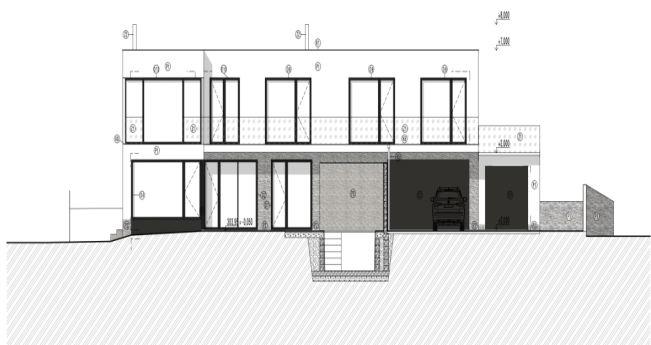

Land

944 m², Praha-západ, Průhonice, Tovární

Sold