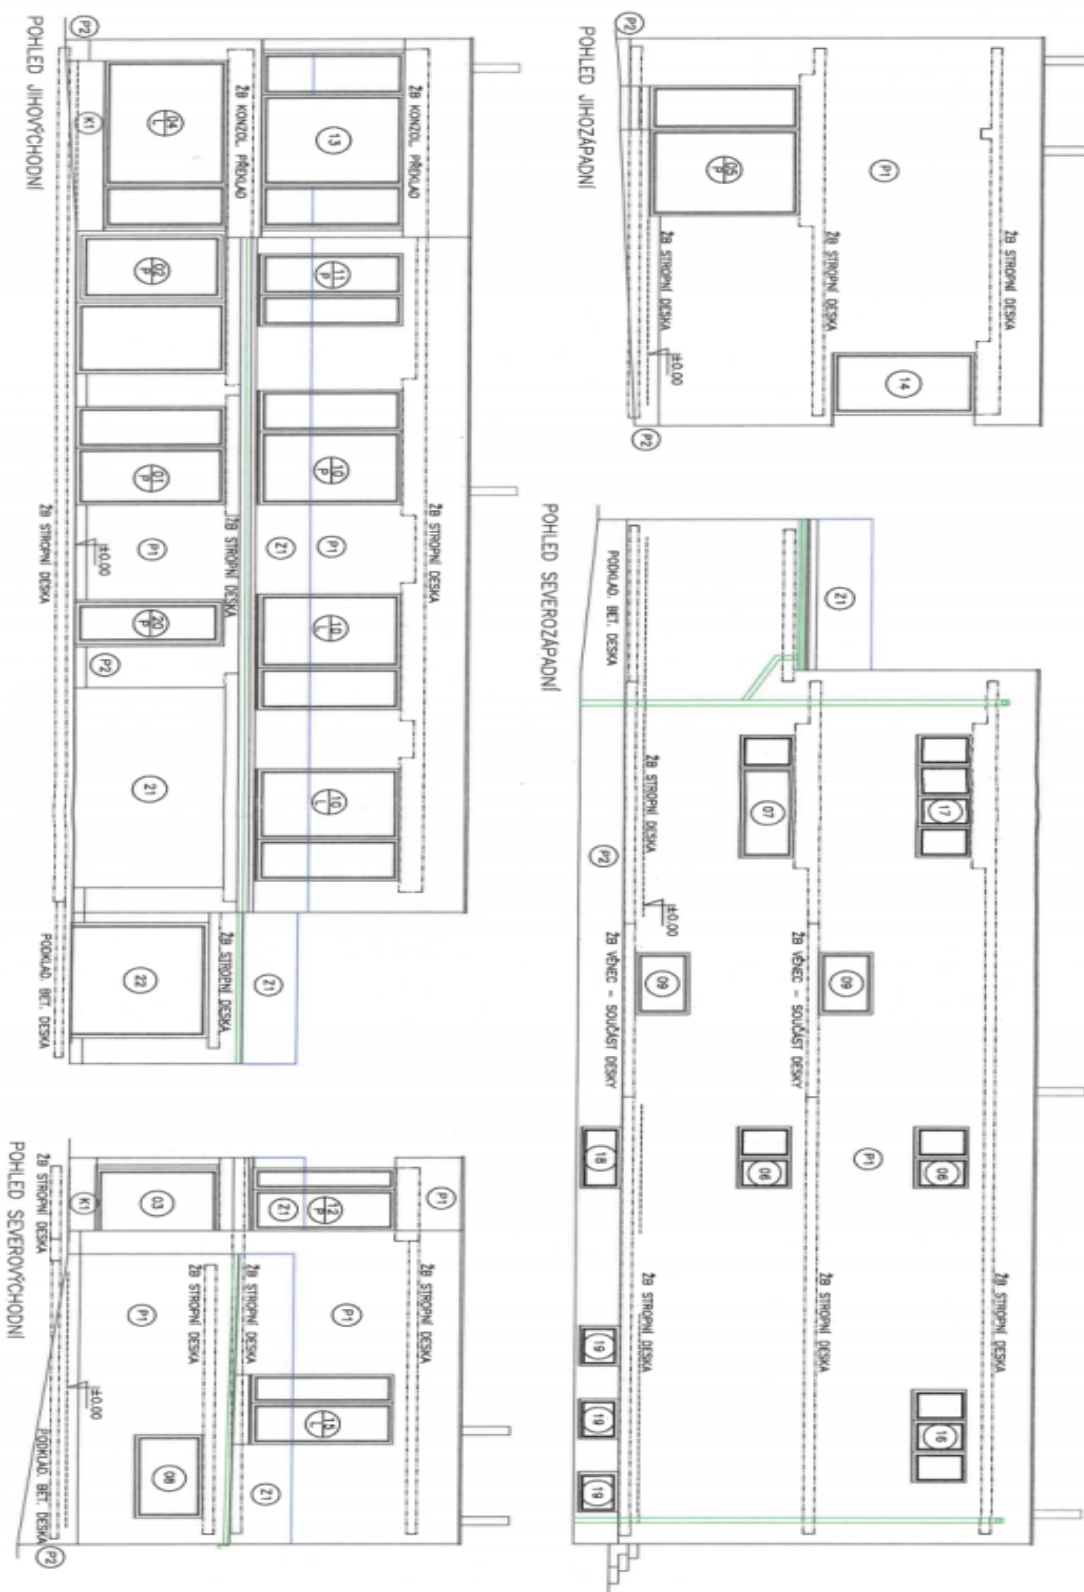

The land has a **complete connection ready**: water, sewer, electricity, gas and the Internet. The building permit **allows the creation of a three-storey house** with a countertop roof, one underground floor and two above-ground, with a **garage** (25 m²) and an **outdoor pool**. The planned area of the house is 382 m². The planned area of balcony, terrace and swimming pool is 103 m².

The **flat area** is ready for construction. There is a **well and mature trees**, including two walnuts (not limiting the future building). The entrance is directly from the street, the surroundings are residential buildings with gardens.

Total area 944 m².

LEGENDA MÍSTNOSTI

| ozn. místnosti | dlečba | podlahba | stěny | strop |
|-------------------|-------------------------------------|----------------------|----------------------------------|-------|
| 2.1 chodba | 11,31 m ² vinyl | sokl 5 cm modř. šála | vápená omítka | SOX |
| 2.2 kuchyně | 5,85 m ² vinyl | sokl 5 cm modř. šála | vápená omítka / keramický obklad | SOX |
| 2.3 pokoj | 13,8 m ² vinyl | sokl 5 cm modř. šála | vápená omítka | SOX |
| 2.4 šatna | 8,54 m ² vinyl | sokl 5 cm modř. šála | vápená omítka | SOX |
| 2.5 ložnice | 28,65 m ² vinyl | sokl 5 cm modř. šála | vápená omítka | SOX |
| 2.6 koupelna + WC | 10 m ² keramická dlažba | keramická dlažba | keramický obklad | SOX |
| 2.7 šatna | 3,1 m ² vinyl | sokl 5 cm modř. šála | vápená omítka | SOX |
| 2.8 koupelna + WC | 3,8 m ² keramická dlažba | keramická dlažba | keramický obklad | SOX |
| 2.9 vchod | 2,09 m ² - | - | - | - |