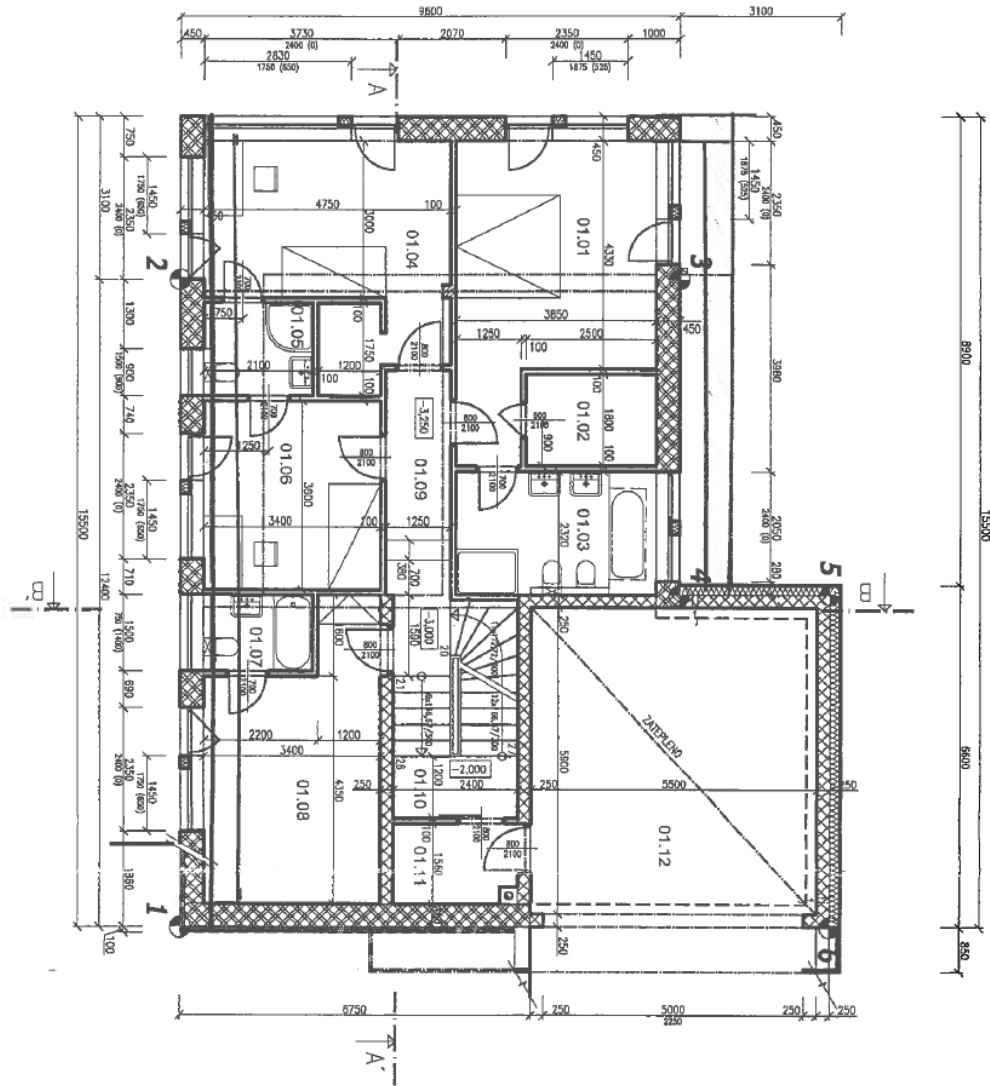

The house is situated on a slope surrounded by greenery and offers 9 rooms, 4 bathrooms, a kitchen, and plenty of storage space. The second floor with an entrance to the house at street level consists of a **spacious living room with a dining area** and terrace, a fully equipped kitchen with a pantry, a guest toilet, a hall with access to the terrace, and an entrance hall with built-in wardrobes. On the mezzanine floor is a walk-in wardrobe and access to the **garage for two cars**. The first floor consists of four bedrooms, three bathrooms, and a dressing room. The ground floor has two bedrooms, a study, a living room with a kitchen and access to a **covered terrace** and garden with a swimming pool, a bathroom, two dressing rooms, and a laundry room with utility facilities.

Interior 366 m², terraces 39 m² and 15 m², built-up area 169 m², garden 900 m², land 1,069 m².

In addition to regular property viewings, we also offer real-time video viewings via WhatsApp, FaceTime, Messenger, Skype, and other apps.

House Eight-bedroom (9+1)

420 m², Prague 6, Dejvice

Sold

House Eight-bedroom (9+1)

420 m², Prague 6, Dejvice

Sold

House Eight-bedroom (9+1)

420 m², Prague 6, Dejvice