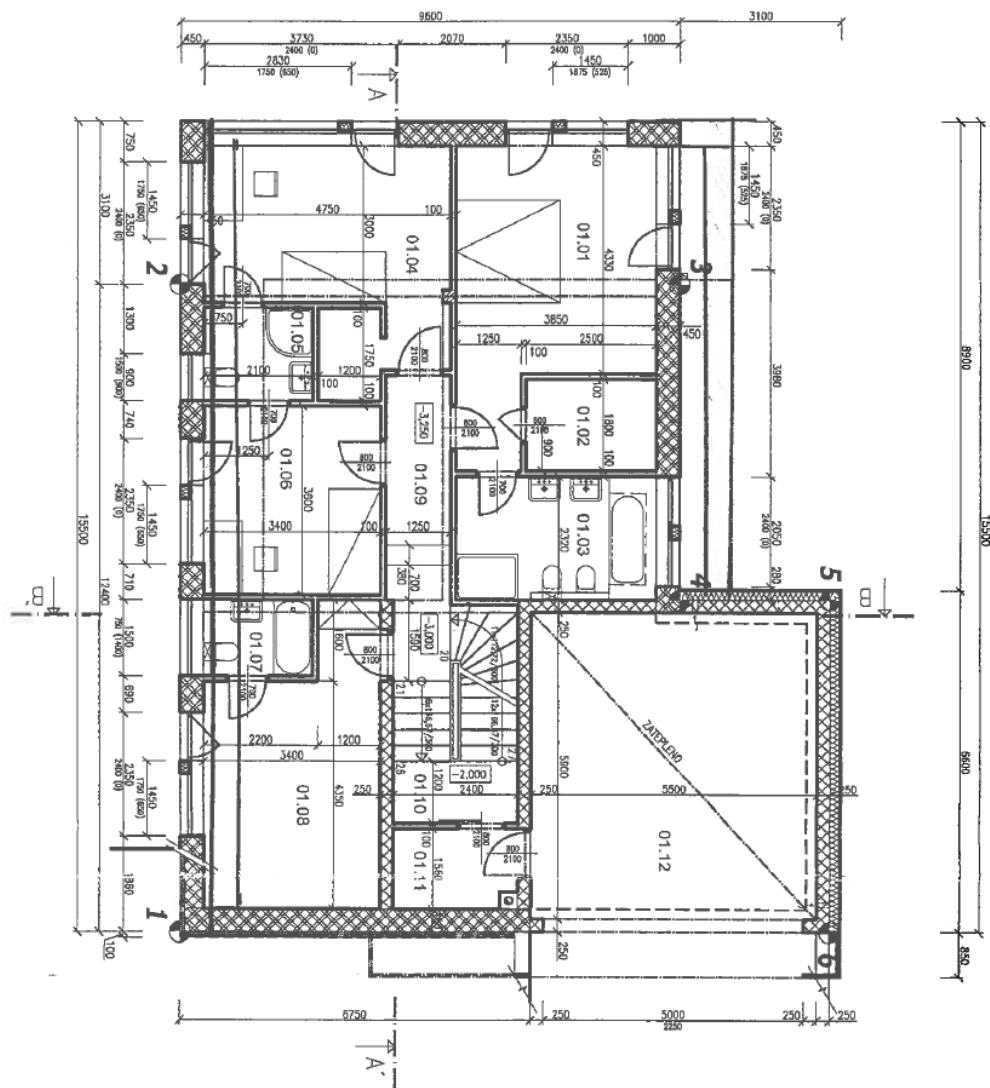

The house is situated on a slope surrounded by greenery and offers 9 rooms, 4 bathrooms, a kitchen, and plenty of storage space. The second floor with an entrance to the house at street level consists of a **spacious living room with a dining area** and terrace, a fully equipped kitchen with a pantry, a guest toilet, a hall with access to the terrace, and an entrance hall with built-in wardrobes. On the mezzanine floor is a walk-in wardrobe and access to the **garage for two cars**. The first floor consists of four bedrooms, three bathrooms, and a dressing room. The ground floor has two bedrooms, a study, a living room with a kitchen and access to a **covered terrace** and garden with a swimming pool, a bathroom, two dressing rooms, and a laundry room with utility facilities.

Interior 366 m², terraces 39 m² and 15 m², built-up area 169 m², garden 900 m², land 1,069 m².

In addition to regular property viewings, we also offer real-time video viewings via WhatsApp, FaceTime, Messenger, Skype, and other apps.

House Eight-bedroom (9+1)

420 m², Prague 6, Dejvice

Sold

House Eight-bedroom (9+1)

420 m², Prague 6, Dejvice

Sold

House Eight-bedroom (9+1)

420 m², Prague 6, Dejvice