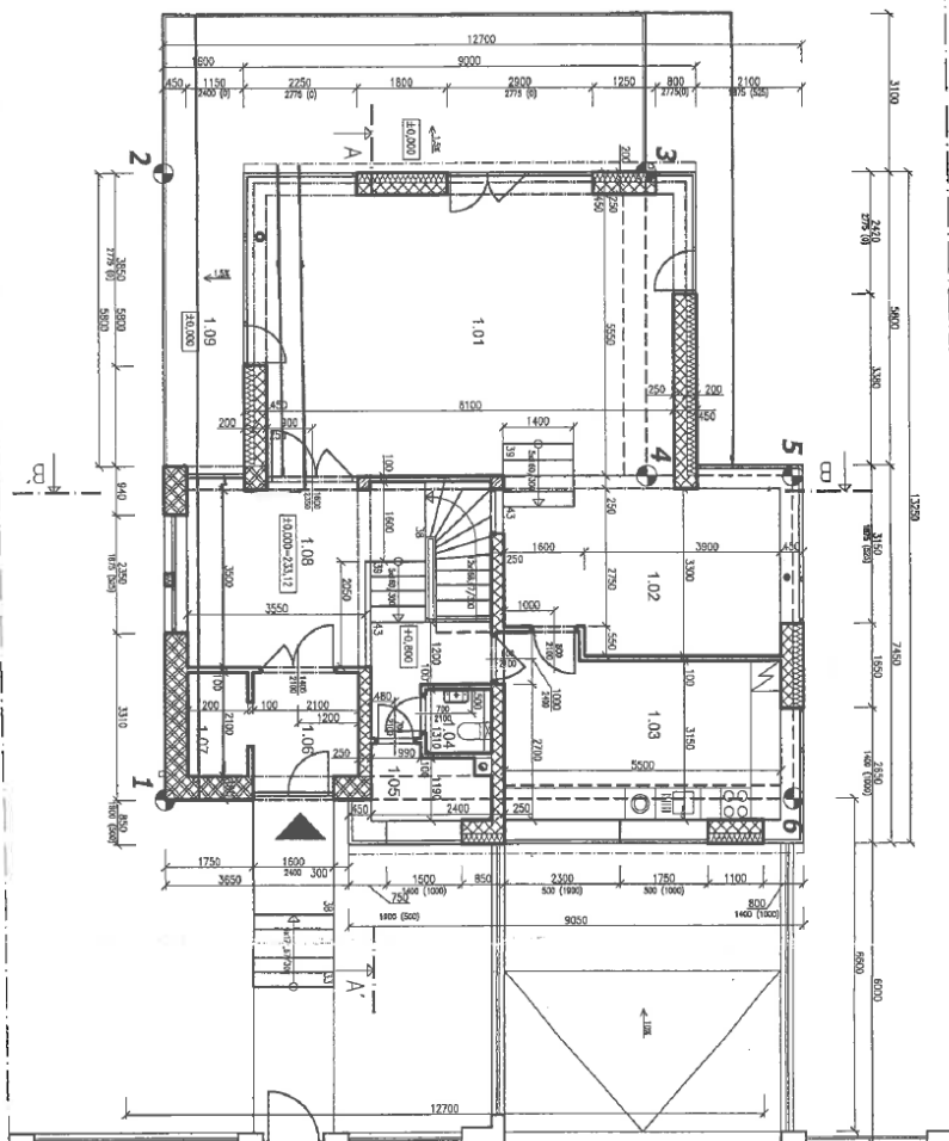

The house is situated on a slope surrounded by greenery and offers 9 rooms, 4 bathrooms, a kitchen, and plenty of storage space. The second floor with an entrance to the house at street level consists of a **spacious living room with a dining area** and terrace, a fully equipped kitchen with a pantry, a guest toilet, a hall with access to the terrace, and an entrance hall with built-in wardrobes. On the mezzanine floor is a walk-in wardrobe and access to the **garage for two cars**. The first floor consists of four bedrooms, three bathrooms, and a dressing room. The ground floor has two bedrooms, a study, a living room with a kitchen and access to a **covered terrace** and garden with a swimming pool, a bathroom, two dressing rooms, and a laundry room with utility facilities.

Interior 366 m², terraces 39 m² and 15 m², built-up area 169 m², garden 900 m², land 1,069 m².

In addition to regular property viewings, we also offer real-time video viewings via WhatsApp, FaceTime, Messenger, Skype, and other apps.

House Eight-bedroom (9+1)

420 m², Prague 6, Dejvice

Sold

House Eight-bedroom (9+1)

420 m², Prague 6, Dejvice

Sold

House Eight-bedroom (9+1)

420 m², Prague 6, Dejvice