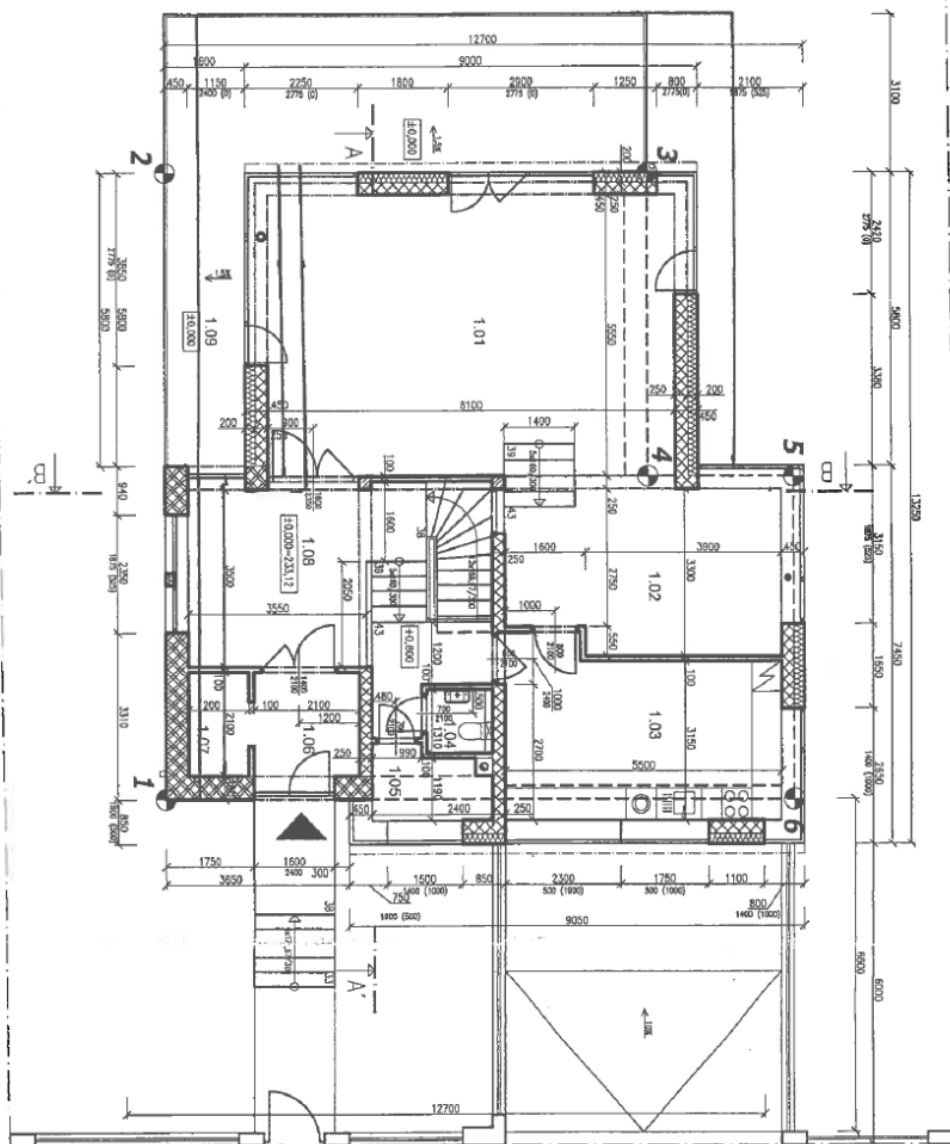

The house is situated on a slope surrounded by greenery and offers 9 rooms, 4 bathrooms, a kitchen, and plenty of storage space. The second floor with an entrance to the house at street level consists of a **spacious living room with a dining area** and terrace, a fully equipped kitchen with a pantry, a guest toilet, a hall with access to the terrace, and an entrance hall with built-in wardrobes. On the mezzanine floor is a walk-in wardrobe and access to the **garage for two cars**. The first floor consists of four bedrooms, three bathrooms, and a dressing room. The ground floor has two bedrooms, a study, a living room with a kitchen and access to a **covered terrace** and garden with a swimming pool, a bathroom, two dressing rooms, and a laundry room with utility facilities.

Interior 366 m², terraces 39 m² and 15 m², built-up area 169 m², garden 900 m², land 1,069 m².

In addition to regular property viewings, we also offer real-time video viewings via WhatsApp, FaceTime, Messenger, Skype, and other apps.

House Eight-bedroom (9+1)

420 m², Prague 6, Dejvice

Sold

House Eight-bedroom (9+1)

420 m², Prague 6, Dejvice

Sold

House Eight-bedroom (9+1)

420 m², Prague 6, Dejvice