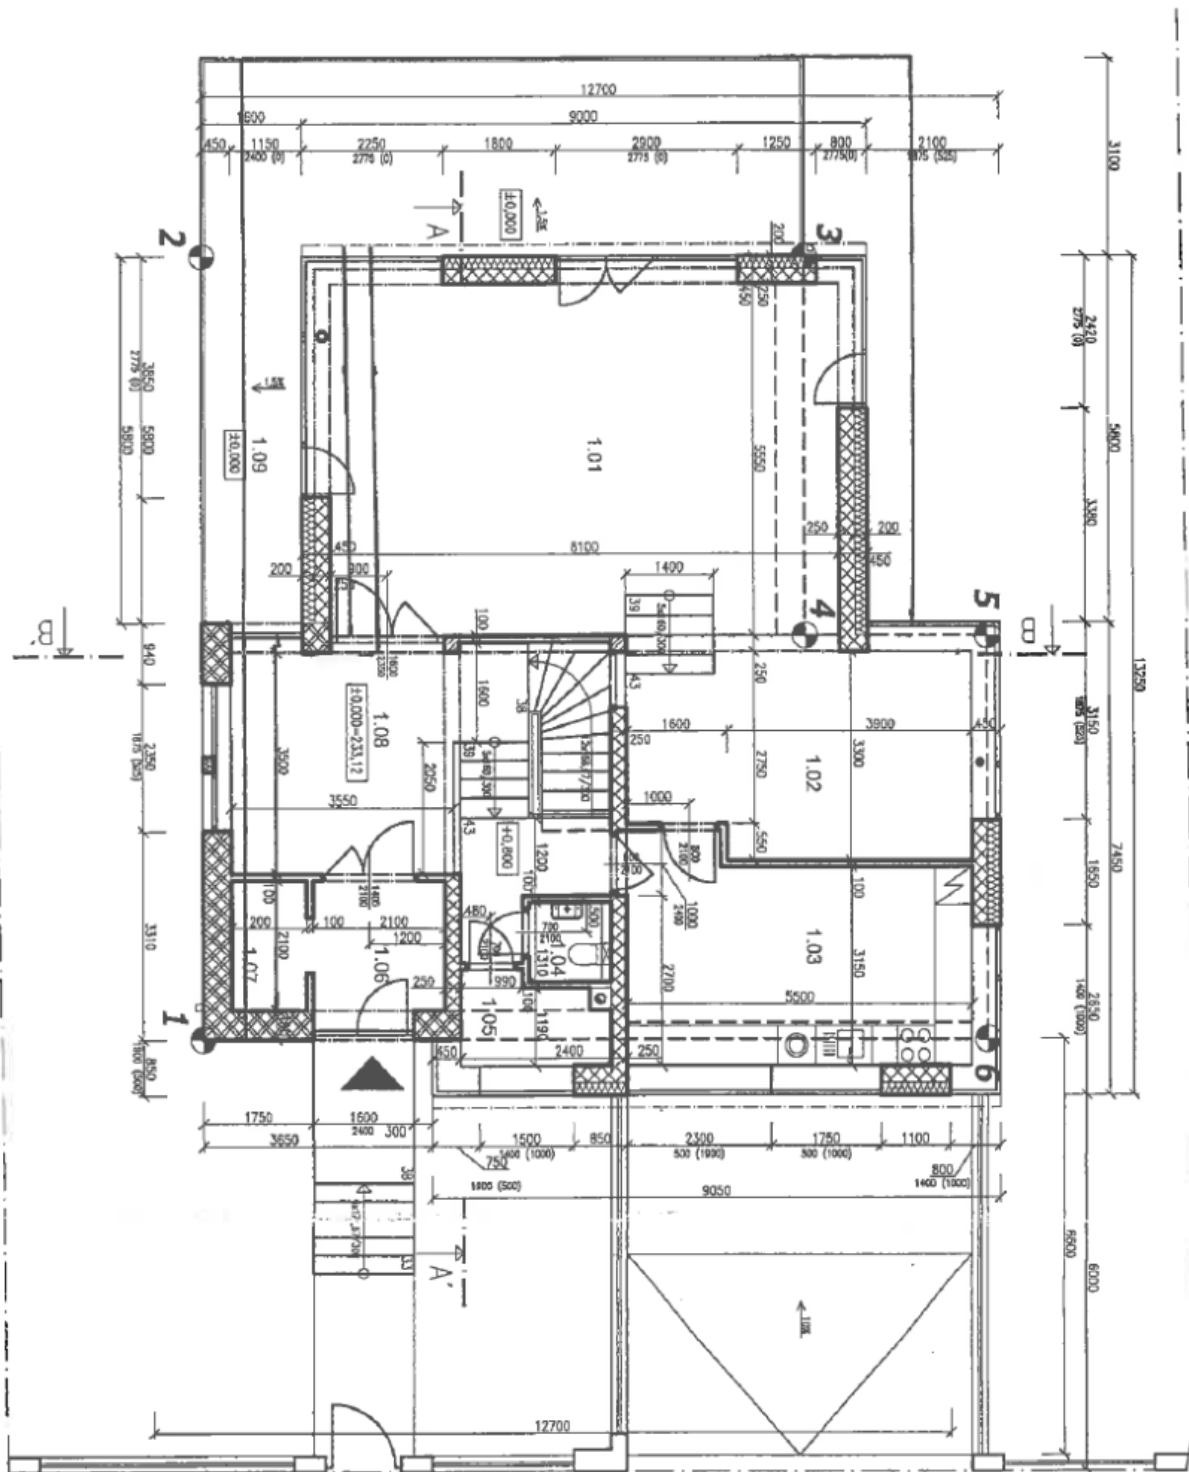

The house is situated on a slope surrounded by greenery and offers 9 rooms, 4 bathrooms, a kitchen, and plenty of storage space. The second floor with an entrance to the house at street level consists of a **spacious living room with a dining area** and terrace, a fully equipped kitchen with a pantry, a guest toilet, a hall with access to the terrace, and an entrance hall with built-in wardrobes. On the mezzanine floor is a walk-in wardrobe and access to the **garage for two cars**. The first floor consists of four bedrooms, three bathrooms, and a dressing room. The ground floor has two bedrooms, a study, a living room with a kitchen and access to a **covered terrace** and garden with a swimming pool, a bathroom, two dressing rooms, and a laundry room with utility facilities.

Interior 366 m², terraces 39 m² and 15 m², built-up area 169 m², garden 900 m², land 1,069 m².

In addition to regular property viewings, we also offer real-time video viewings via WhatsApp, FaceTime, Messenger, Skype, and other apps.

House Eight-bedroom (9+1)

420 m², Prague 6, Dejvice

Sold

House Eight-bedroom (9+1)

420 m², Prague 6, Dejvice

Sold