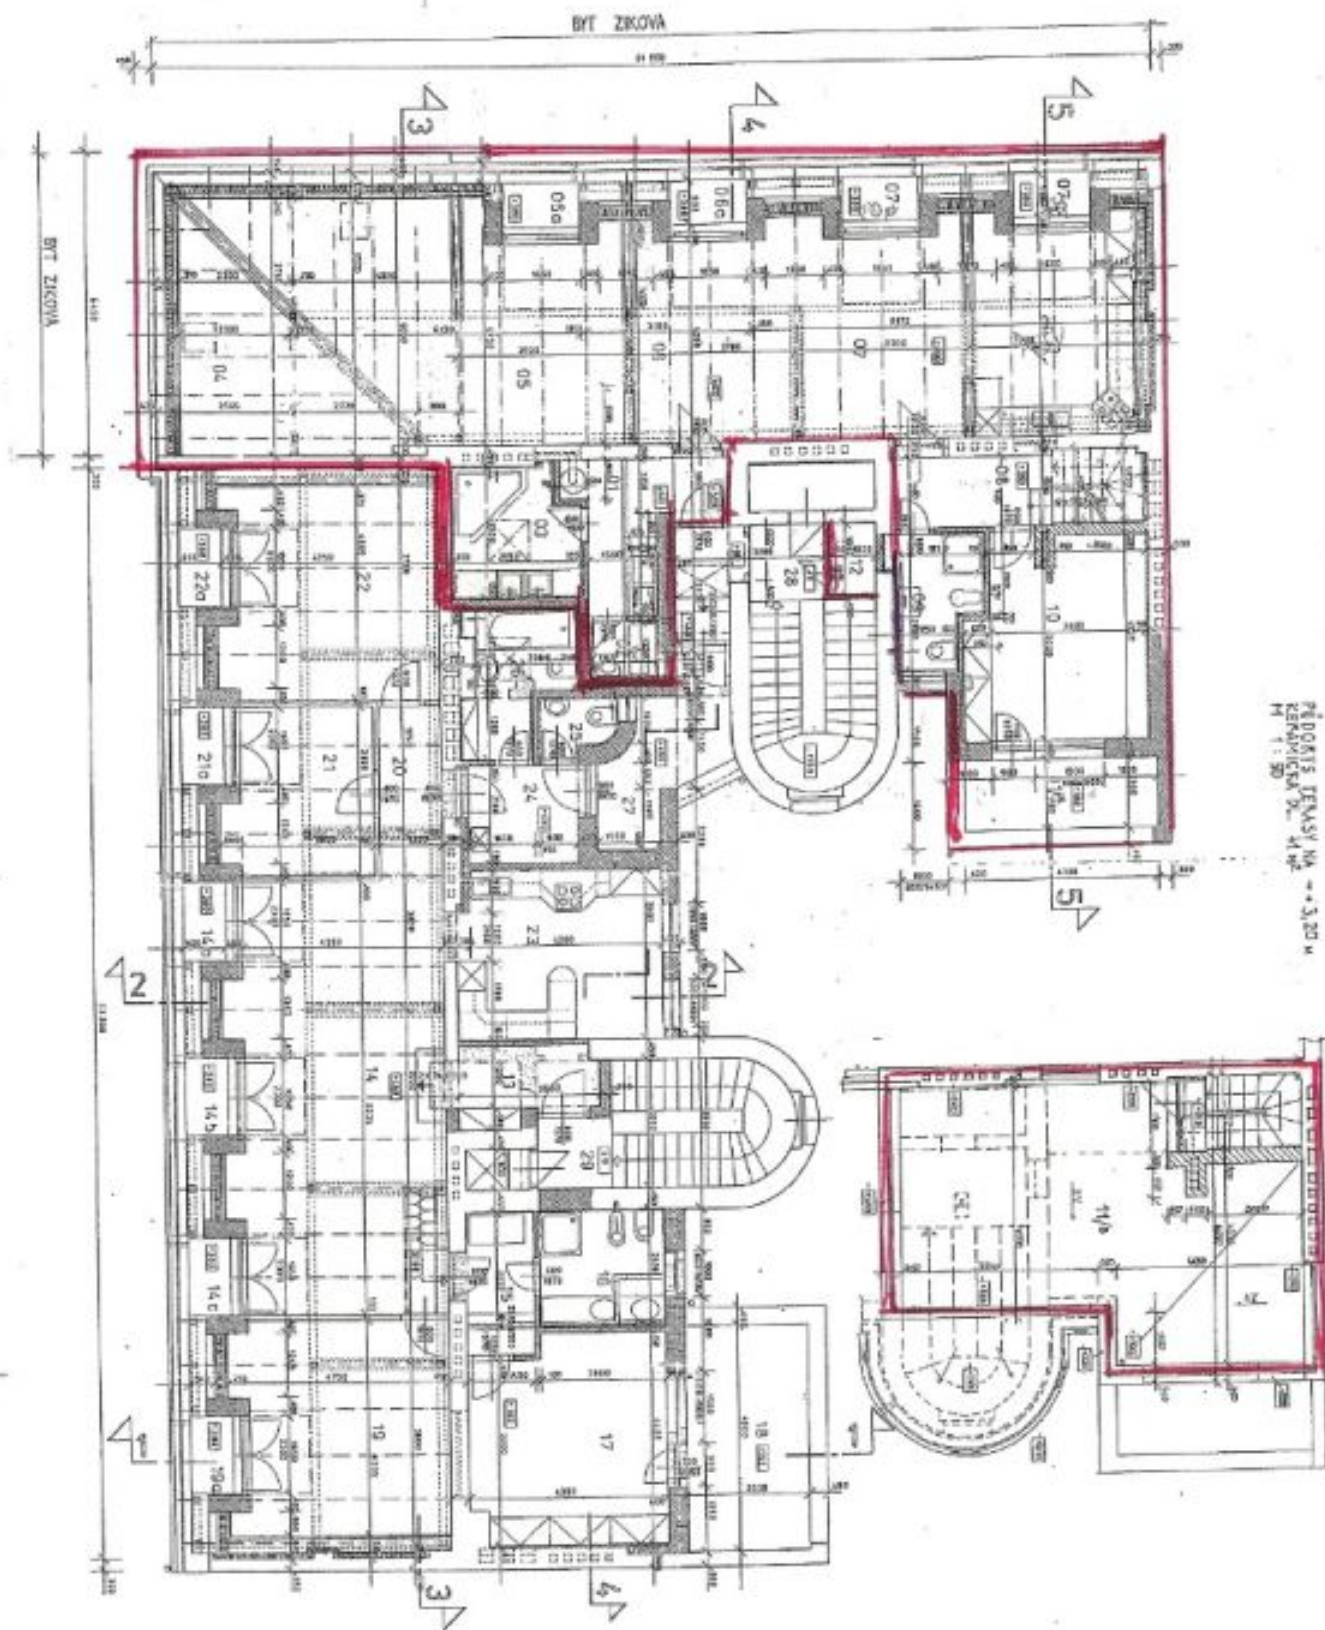

* Area of the unit according to the Civil Code. The area consists of the sum total area of the entire unit bounded by perimeter walls.

This bright, spacious apartment with 2 terraces and beautiful views is located on the 4th floor of a classic brick apartment building standing in an attractive part of Dejvice near a university campus just a few steps from the Dejvická metro station.

The dominant feature of the apartment is a **90-meter open space** with a living area, kitchen, and study. There is also a bedroom with a bathroom and a small **terrace**, a central bathroom, a hall, and a closet. Upstairs is a gallery and a **large rooftop terrace** with views of the surrounding landmarks. The terrace is accessible via stairs by the bedroom.

Interior 136.79 m², terraces 6.17 m² and 40.21 m².

In addition to regular property viewings, we also offer real-time video viewings via WhatsApp, FaceTime, Messenger, Skype, and other apps.

Apartment One-bedroom (2+kk)

Sold

136.79 m², Prague 6, Dejvice

Apartment One-bedroom (2+kk)

Sold

136.79 m², Prague 6, Dejvice