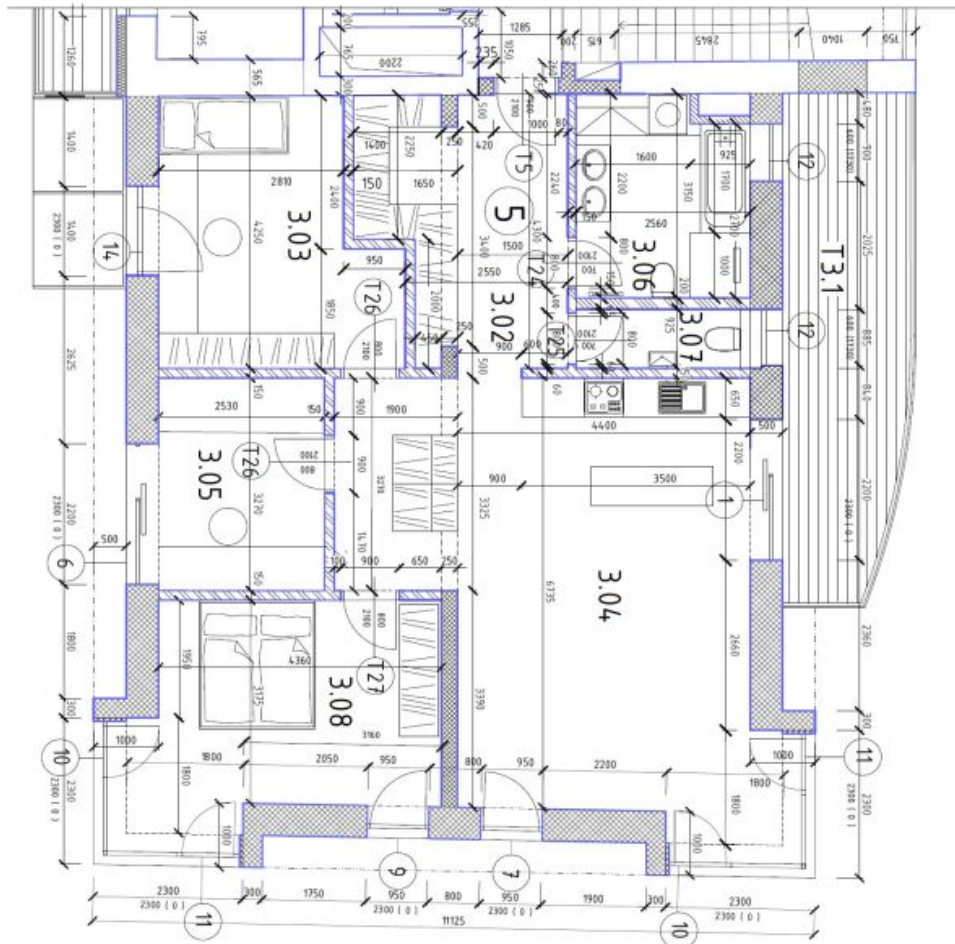

Apartment Three-bedroom (4+kk)

108 m², Prague 6, Břevnov, Vodňanského

Sold

BYT č.5

POZNÁMKY:
Všechny měřené údaje jsou orientační a mohou být odlišné od skutečného stavu. Pro přesnější měření je třeba vzít v úvahu vlivy okolního prostředí a měřicího přístroje. Měření provádějte v době, kdy není v místnosti žádná těžká nábytek.