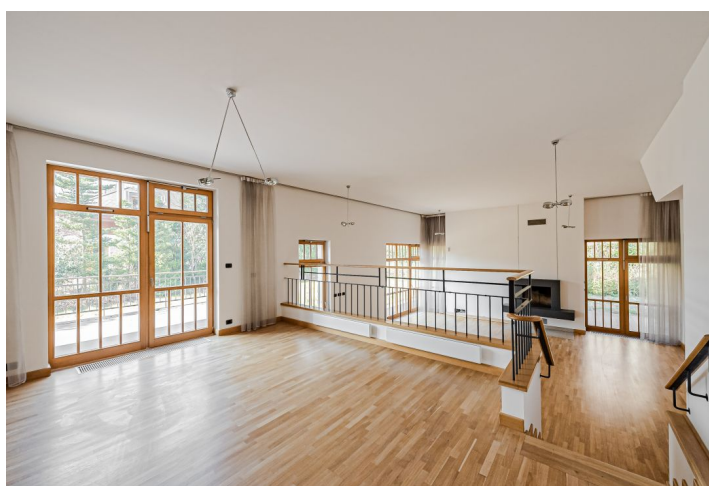

House Six-bedroom (7+1)

Sold

391 m², Prague 6, Dejvice, Ke Kulišce