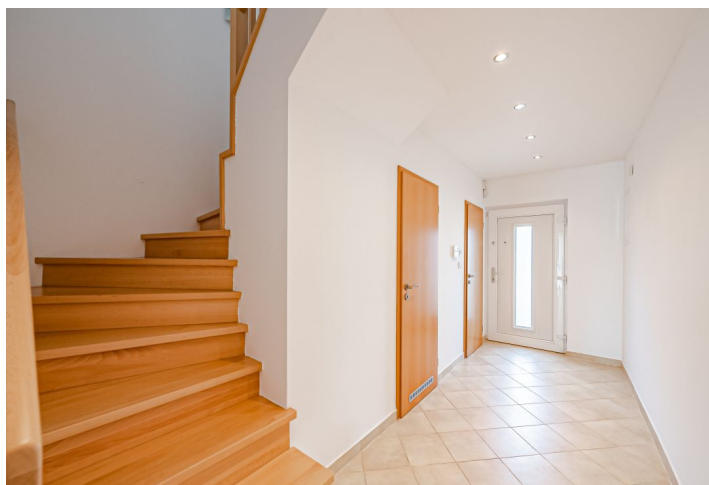

House Three-bedroom (4+kk)

Sold

122 m², Prague 5, Slivenec, Za Farou